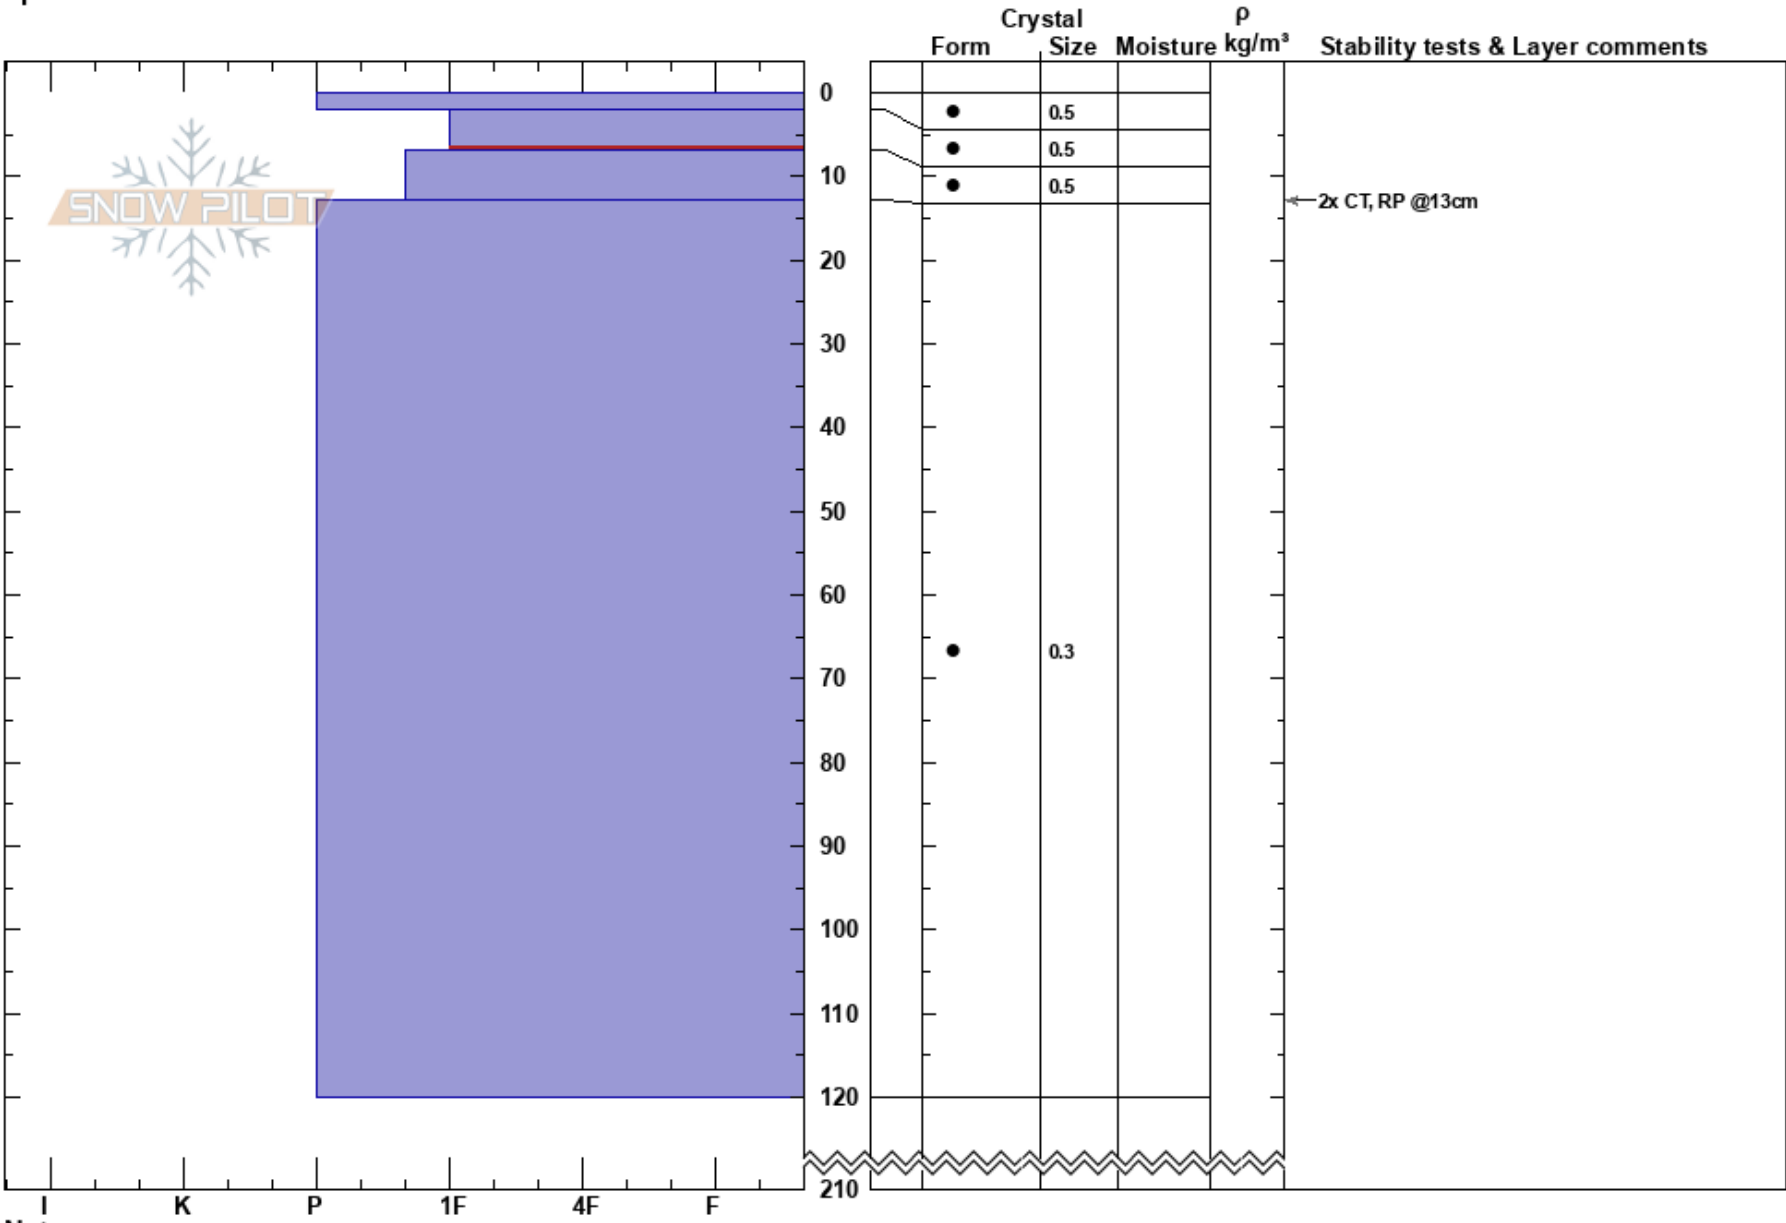

Divide Ramp (L)
Front Range
CO
Elevation: 12450 ft
Aspect: E
Specifics:

Anne St Clair
02/19/2017 - 2:00pm
Co-ord: 39.79265N, -105.88668W
Slope Angle: 29°
Wind Loading: previous

Stability:
Air Temperature:
Sky Cover: BKN
Precipitation: NO
Wind: SW Light Breeze

HS:210
Layer Notes:
2-7cm: Problematic layer

Notes: