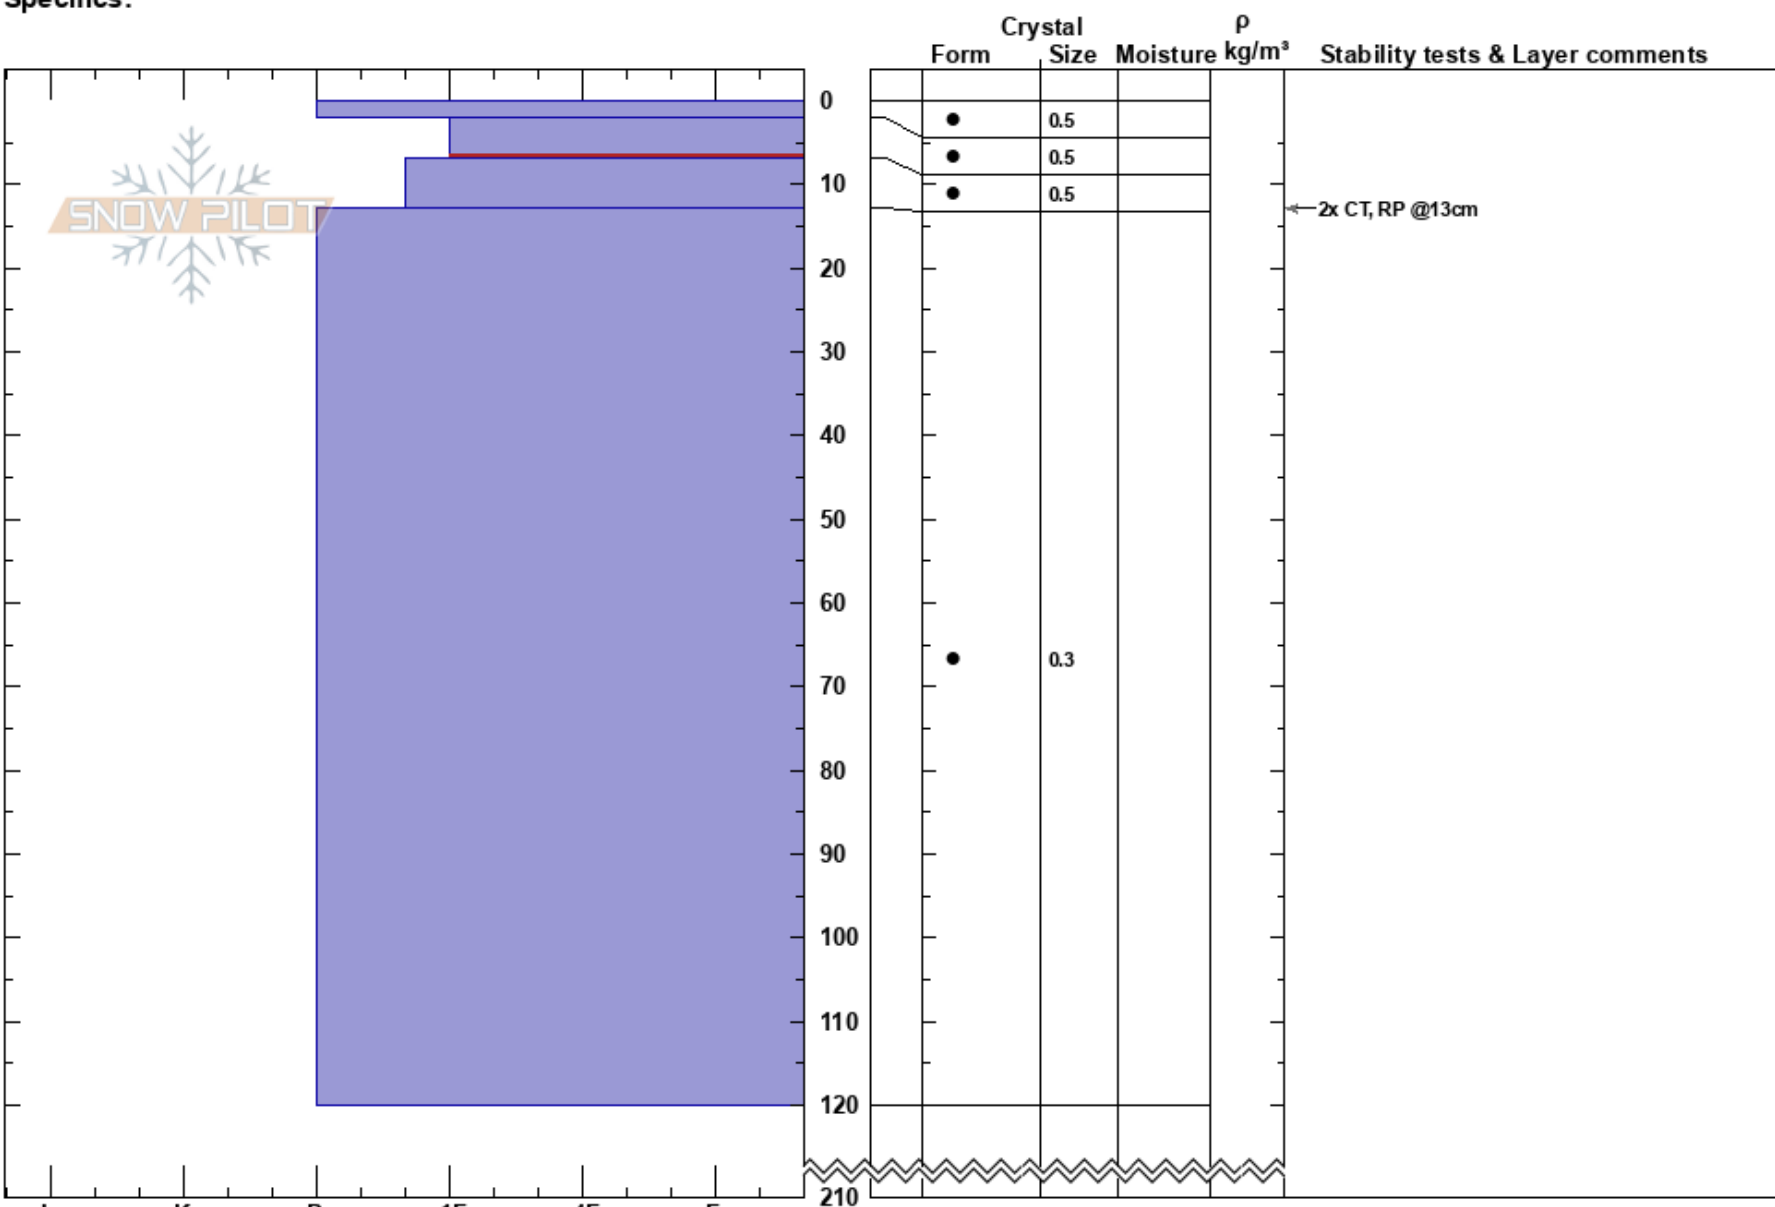

Divide Ramp (L)
 Front Range
 CO
 Elevation: 12450 ft
 Aspect: E
 Specifics:

Anne St Clair
 02/19/2017 - 2:00pm
 Co-ord: 39.79265N, -105.88668W
 Slope Angle: 29°
 Wind Loading: previous

Stability:
 Air Temperature:
 Sky Cover: BKN
 Precipitation: NO
 Wind: SW Light Breeze

HS:210
 Layer Notes:
 2-7cm: Problematic layer

Notes: