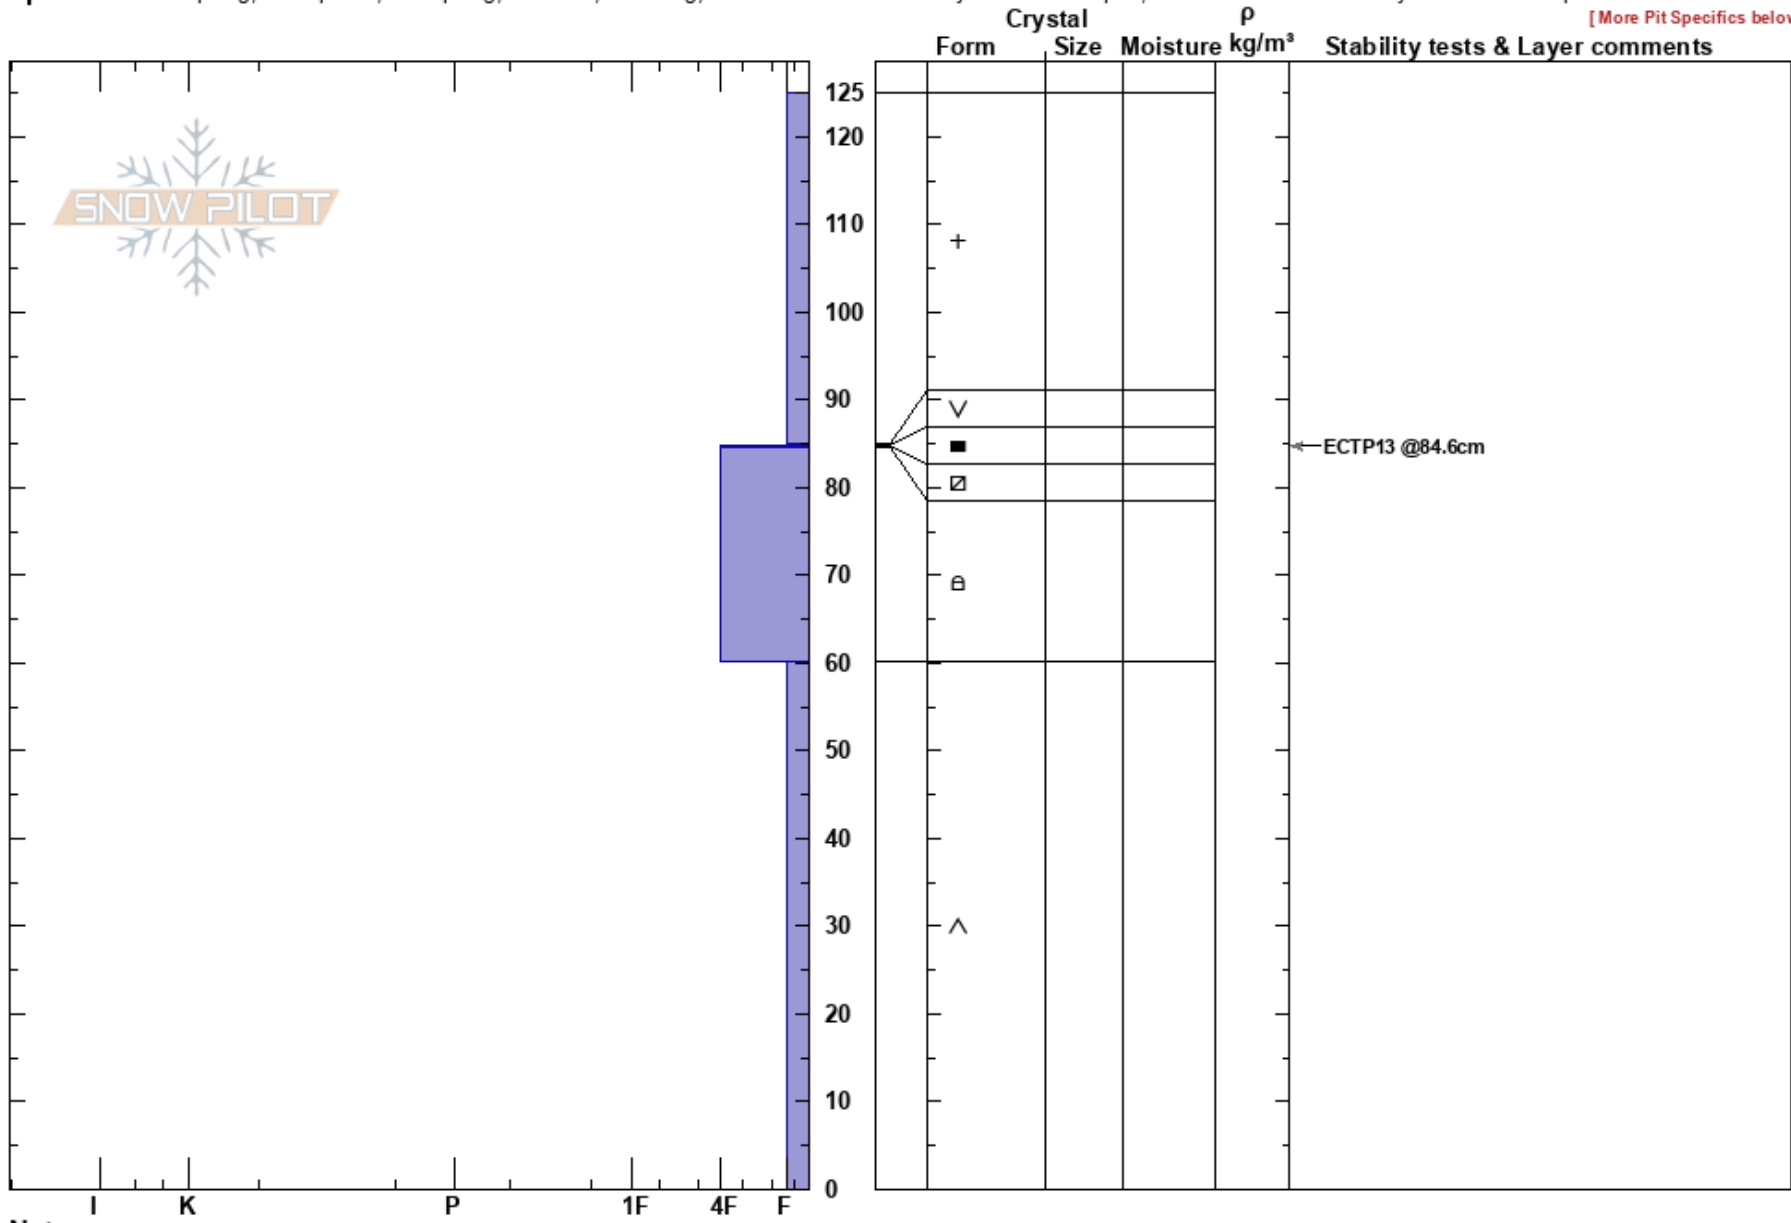

Lost Trail Sidecountry
 Bitterroot
 MT
 Elevation: 8037 ft
 Aspect: 25°

Todd Glew
 01/01/2020 - 1:00pm
 Co-ord: 45.70349N, -113.97316W
 Slope Angle: 23°
 Wind Loading: yes

Stability: Very Poor
 Air Temperature:
 Sky Cover: OVC
 Precipitation: S2
 Wind: SW Moderate
 HS: 125
 PF: 125 84.6-84.4cm: Problematic layer
 PS: 30

Specifics: Collapsing, widespread; Collapsing, localized; Cracking; Recent avalanche activity on similar slopes; Recent avalanche activity on different slopes

[More Pit Specifics below]

Notes: Additional Pit Specifics: Instability rapidly rising