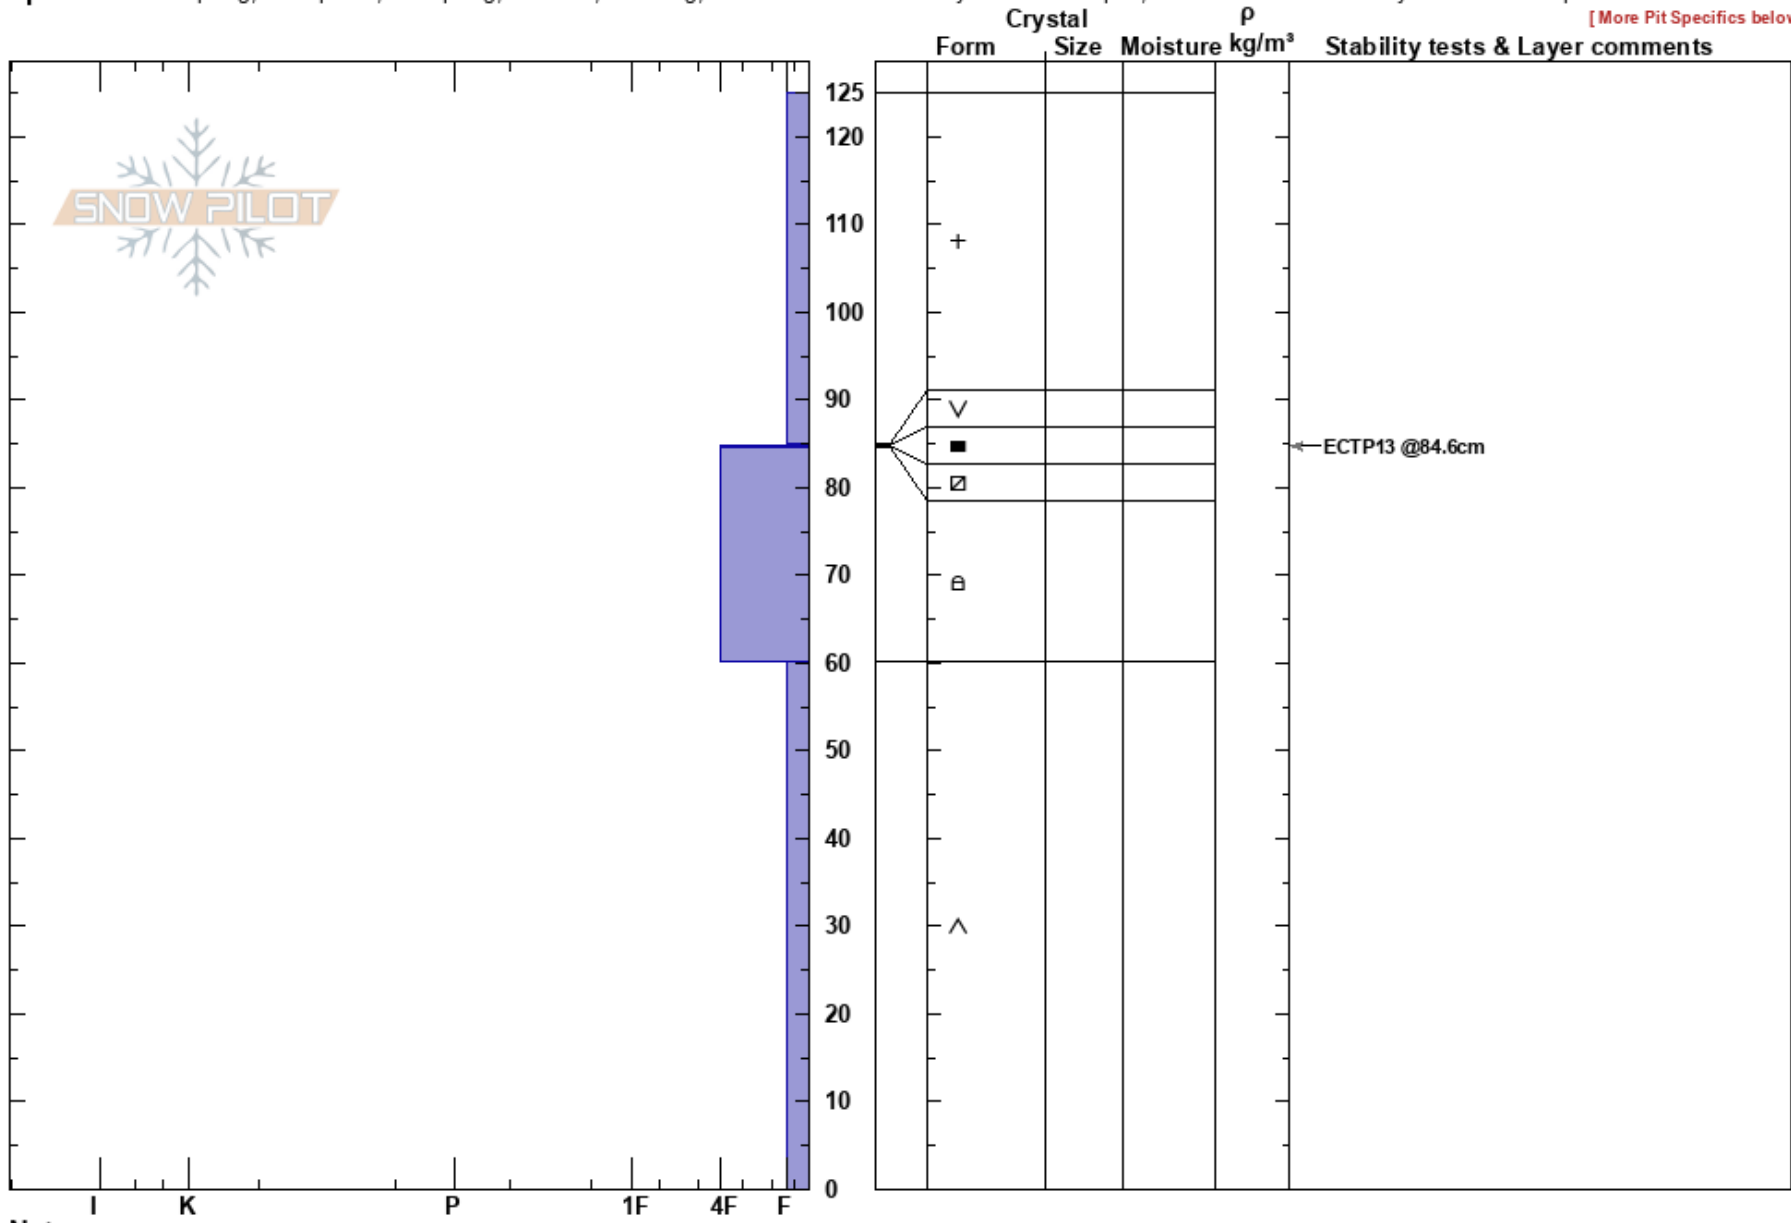

Lost Trail Sidecountry  
 Bitterroot  
 MT  
 Elevation: 8037 ft  
 Aspect: 25°

Todd Glew  
 01/01/2020 - 1:00pm  
 Co-ord: 45.70349N, -113.97316W  
 Slope Angle: 23°  
 Wind Loading: yes

Stability: Very Poor  
 Air Temperature:  
 Sky Cover: OVC  
 Precipitation: S2  
 Wind: SW Moderate  
 HS: 125  
 PF: 125 84.6-84.4cm: Problematic layer  
 PS: 30

Specifics: Collapsing, widespread; Collapsing, localized; Cracking; Recent avalanche activity on similar slopes; Recent avalanche activity on different slopes

[ More Pit Specifics below ]

Notes: Additional Pit Specifics: Instability rapidly rising