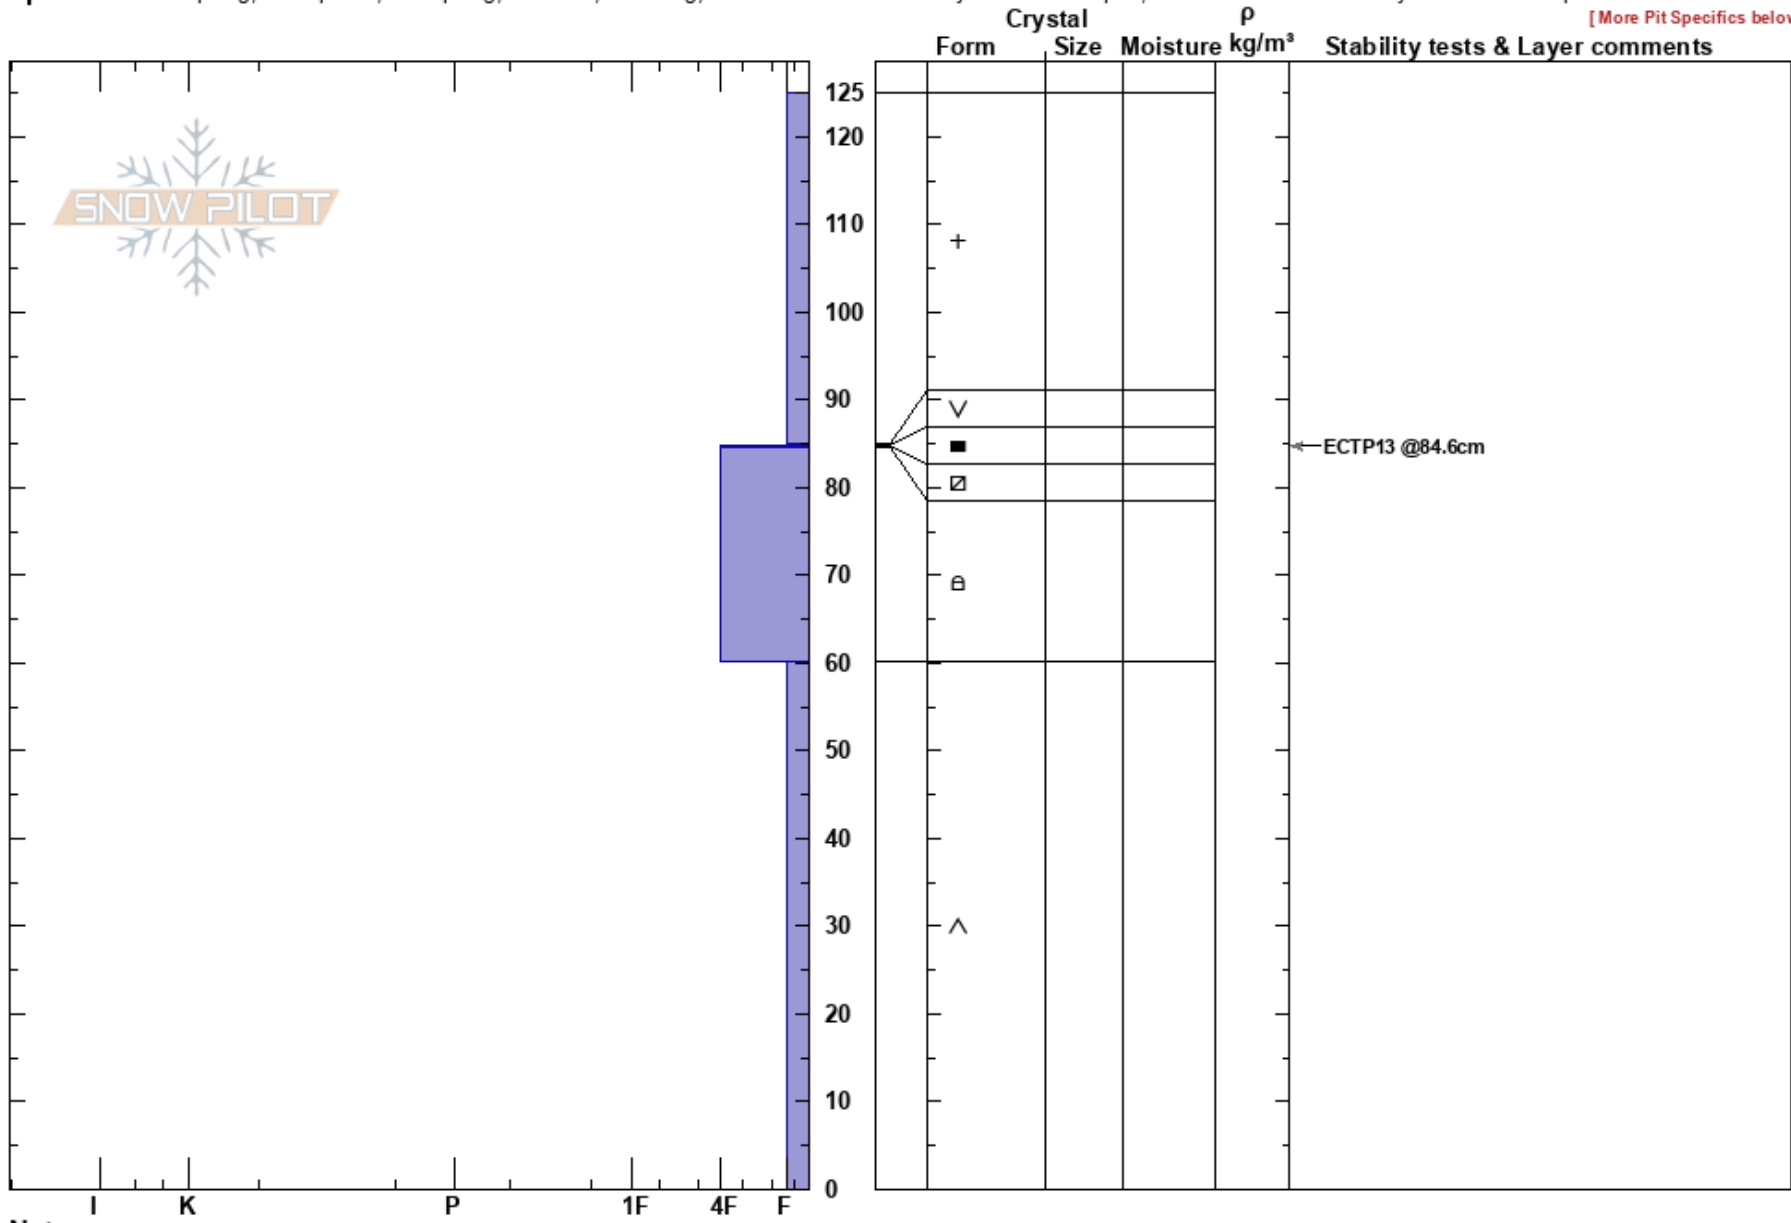

Lost Trail Sidecountry
Bitterroot
MT
Elevation: 8037 ft
Aspect: 25°

Todd Glew
01/01/2020 - 1:00pm
Co-ord: 45.70349N, -113.97316W
Slope Angle: 23°
Wind Loading: yes

Stability: Very Poor
Air Temperature:
Sky Cover: OVC
Precipitation: S2
Wind: SW Moderate
HS: 125
PF: 125 84.6-84.4cm: Problematic layer
PS: 30

Specifics: Collapsing, widespread; Collapsing, localized; Cracking; Recent avalanche activity on similar slopes; Recent avalanche activity on different slopes

[More Pit Specifics below]

Notes: Additional Pit Specifics: Instability rapidly rising