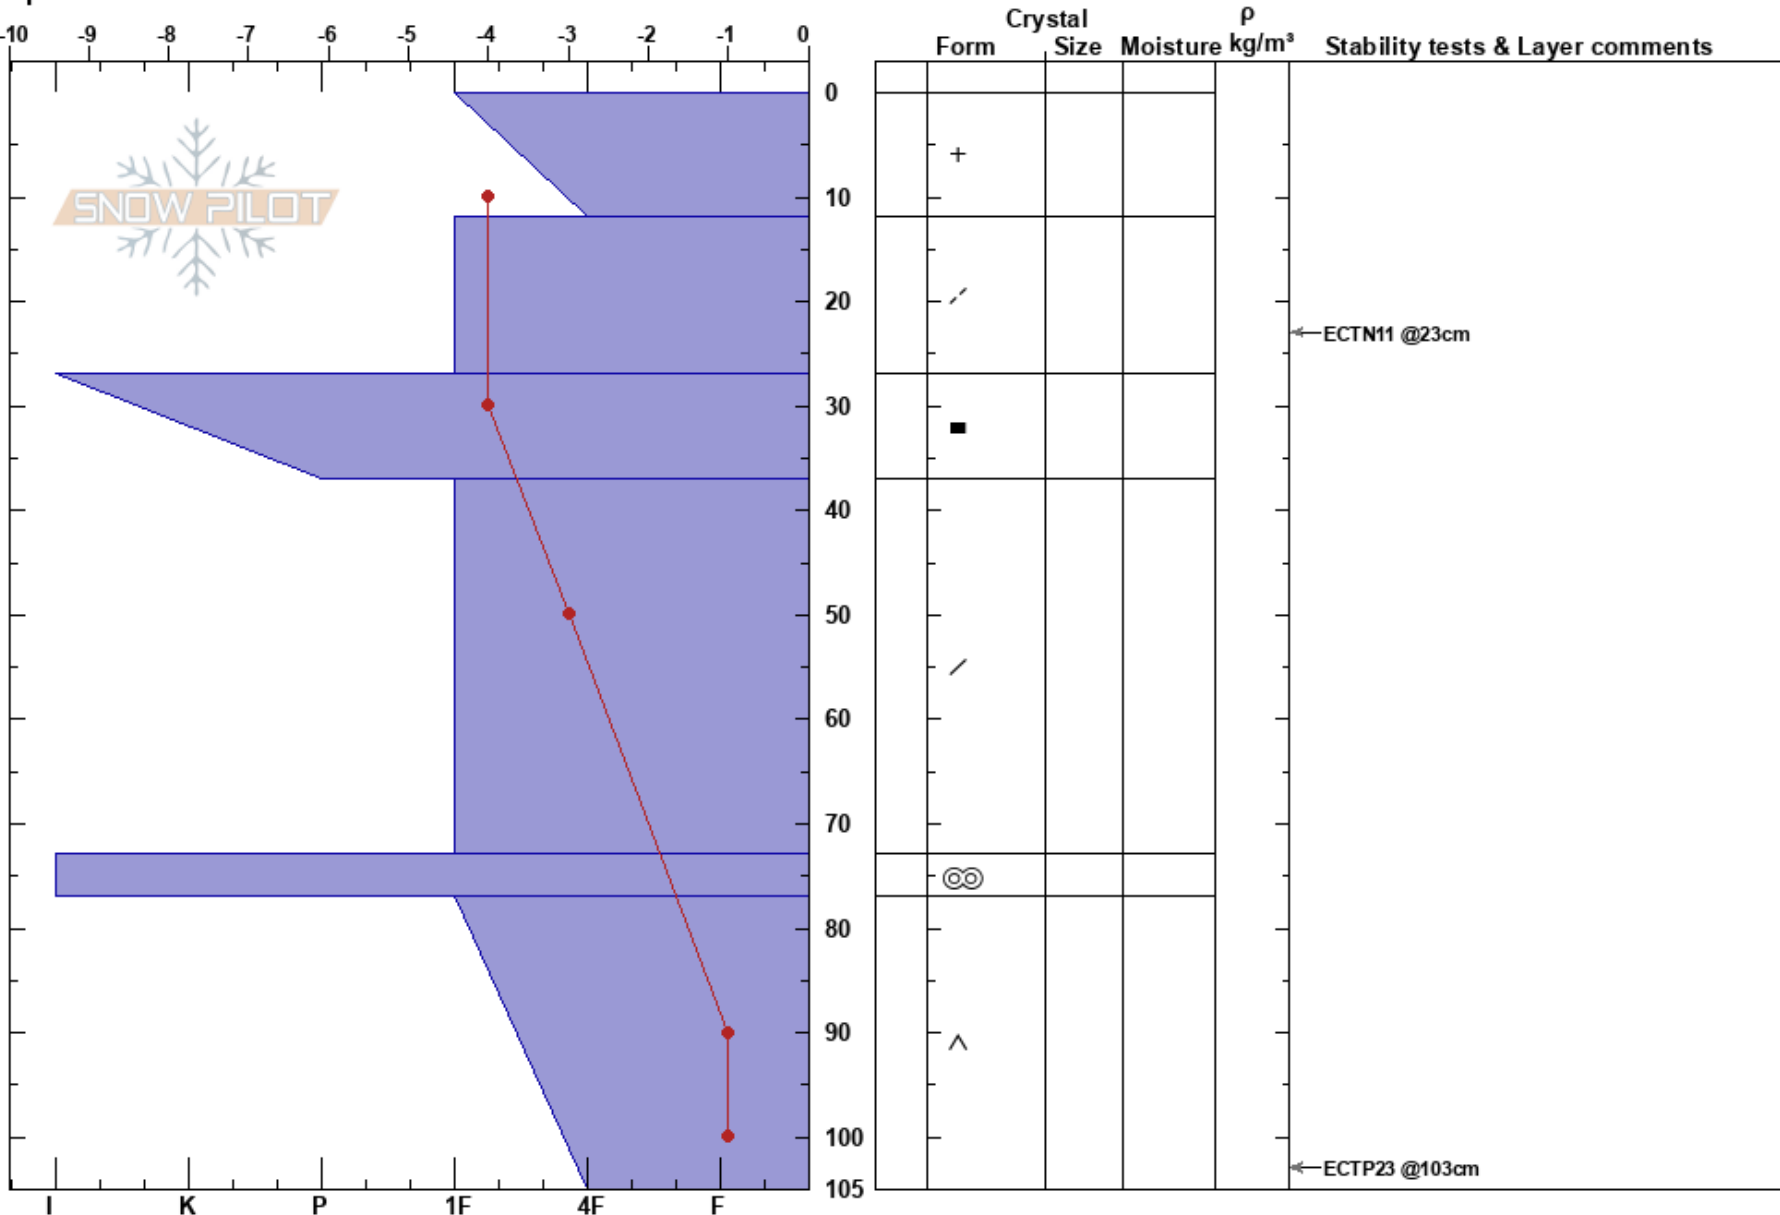

Klitvallen
 Gardfjället
 Sweden
 Elevation: 762 m
 Aspect: 114°
 Specifics:

Sven Olofsson
 04/01/2020 - 10:05
 Co-ord:
 Slope Angle: 33°
 Wind Loading: yes

Stability:
 Air Temperature: -5°C
 Sky Cover: CLR
 Precipitation: NO
 Wind: W Strong

HS: 105

PF: 16

Layer Notes:

Notes: