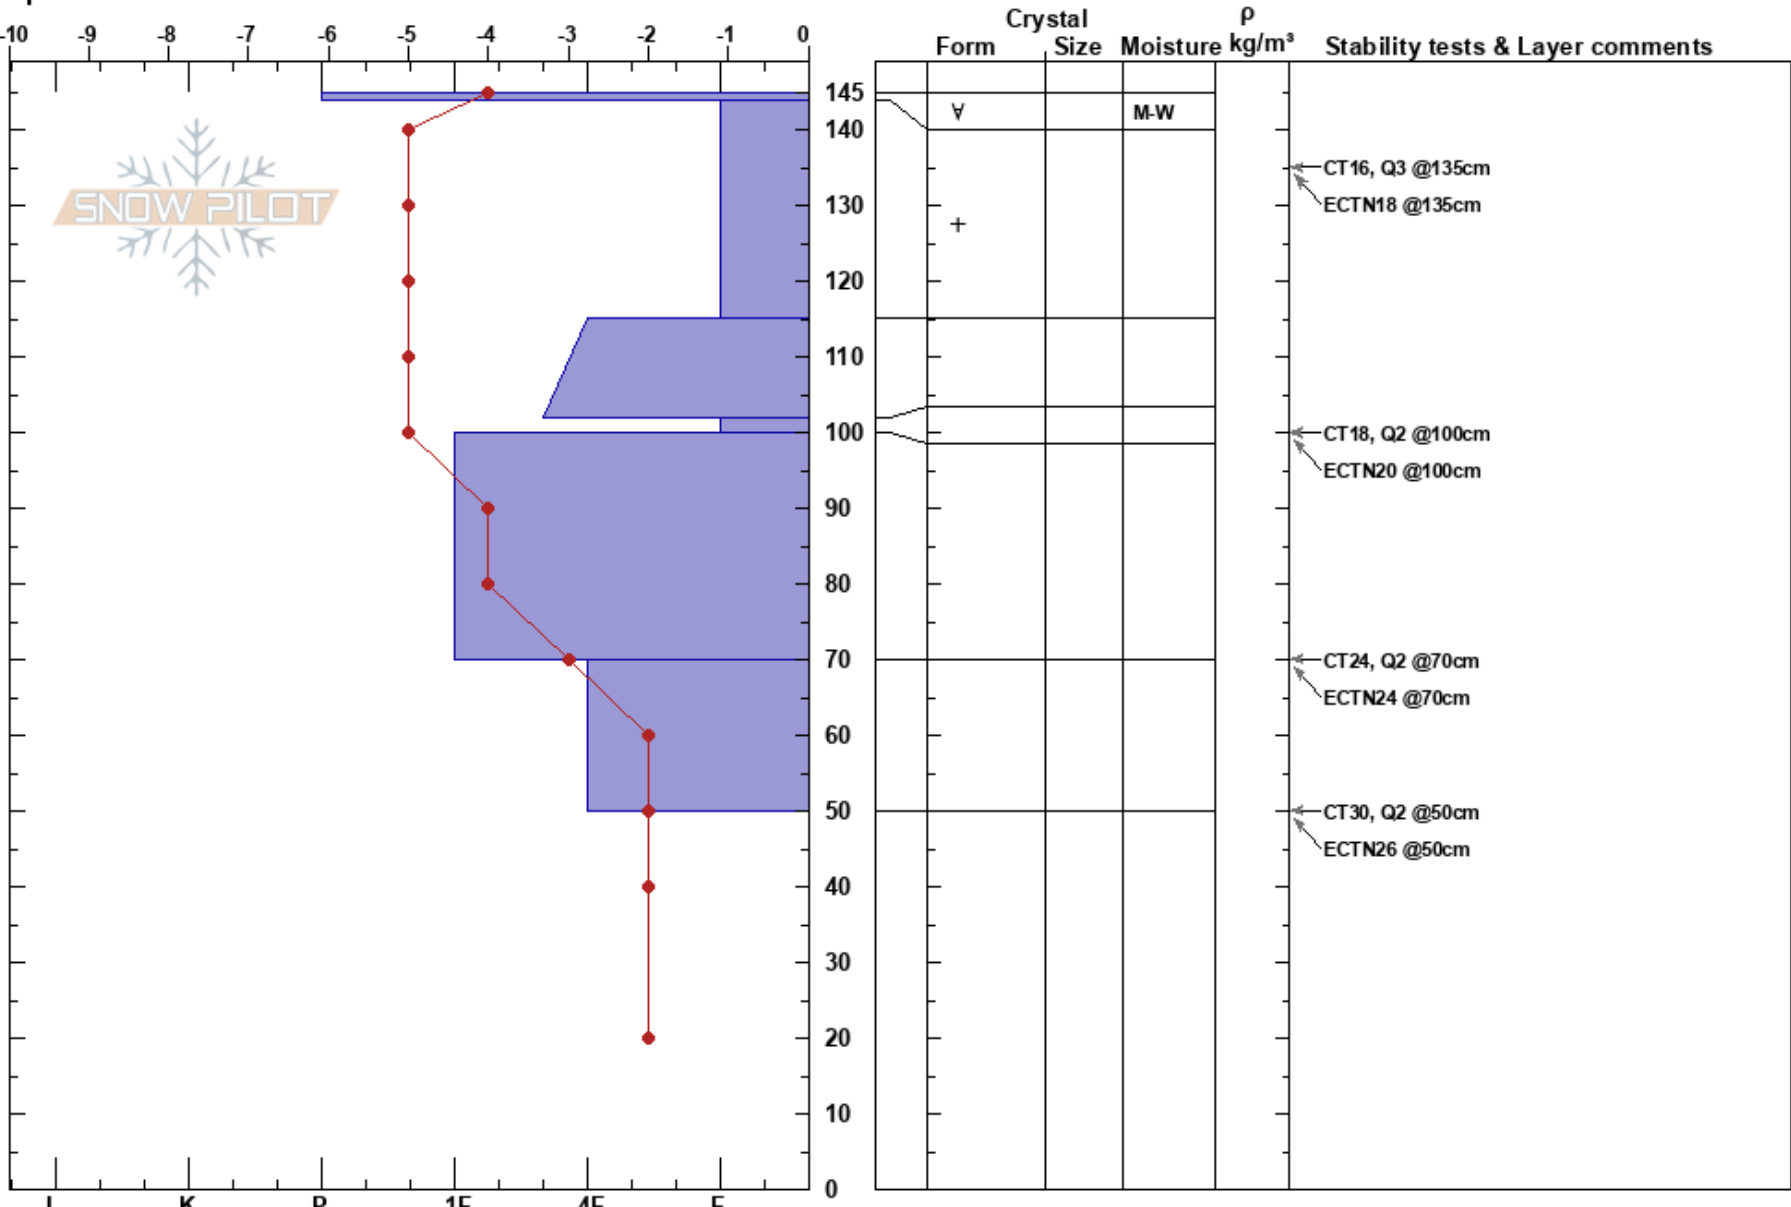

01032020LostTrailBC
 Bitterroot
 ID
 Elevation: 8100 ft
 Aspect: 32°
 Specifics:

Geoff Fast
 01/03/2020 - 11:30am
 Co-ord: 45.70322N, -113.97358W
 Slope Angle: 34°
 Wind Loading: previous

Stability:
 Air Temperature: -2°C
 Sky Cover: OVC
 Precipitation: S-1
 Wind: SW Moderate

Layer Notes:

HS: 145
 PF: 100
 PS: 20

Notes: Area received around 2 feet of snow 01/01/2020, and had natural avalanches at that time. With warming and snow expected, avalanche danger is high. Recent snow is forming strong slab and is not whumphing or cracking on top of weak lower snowpack.