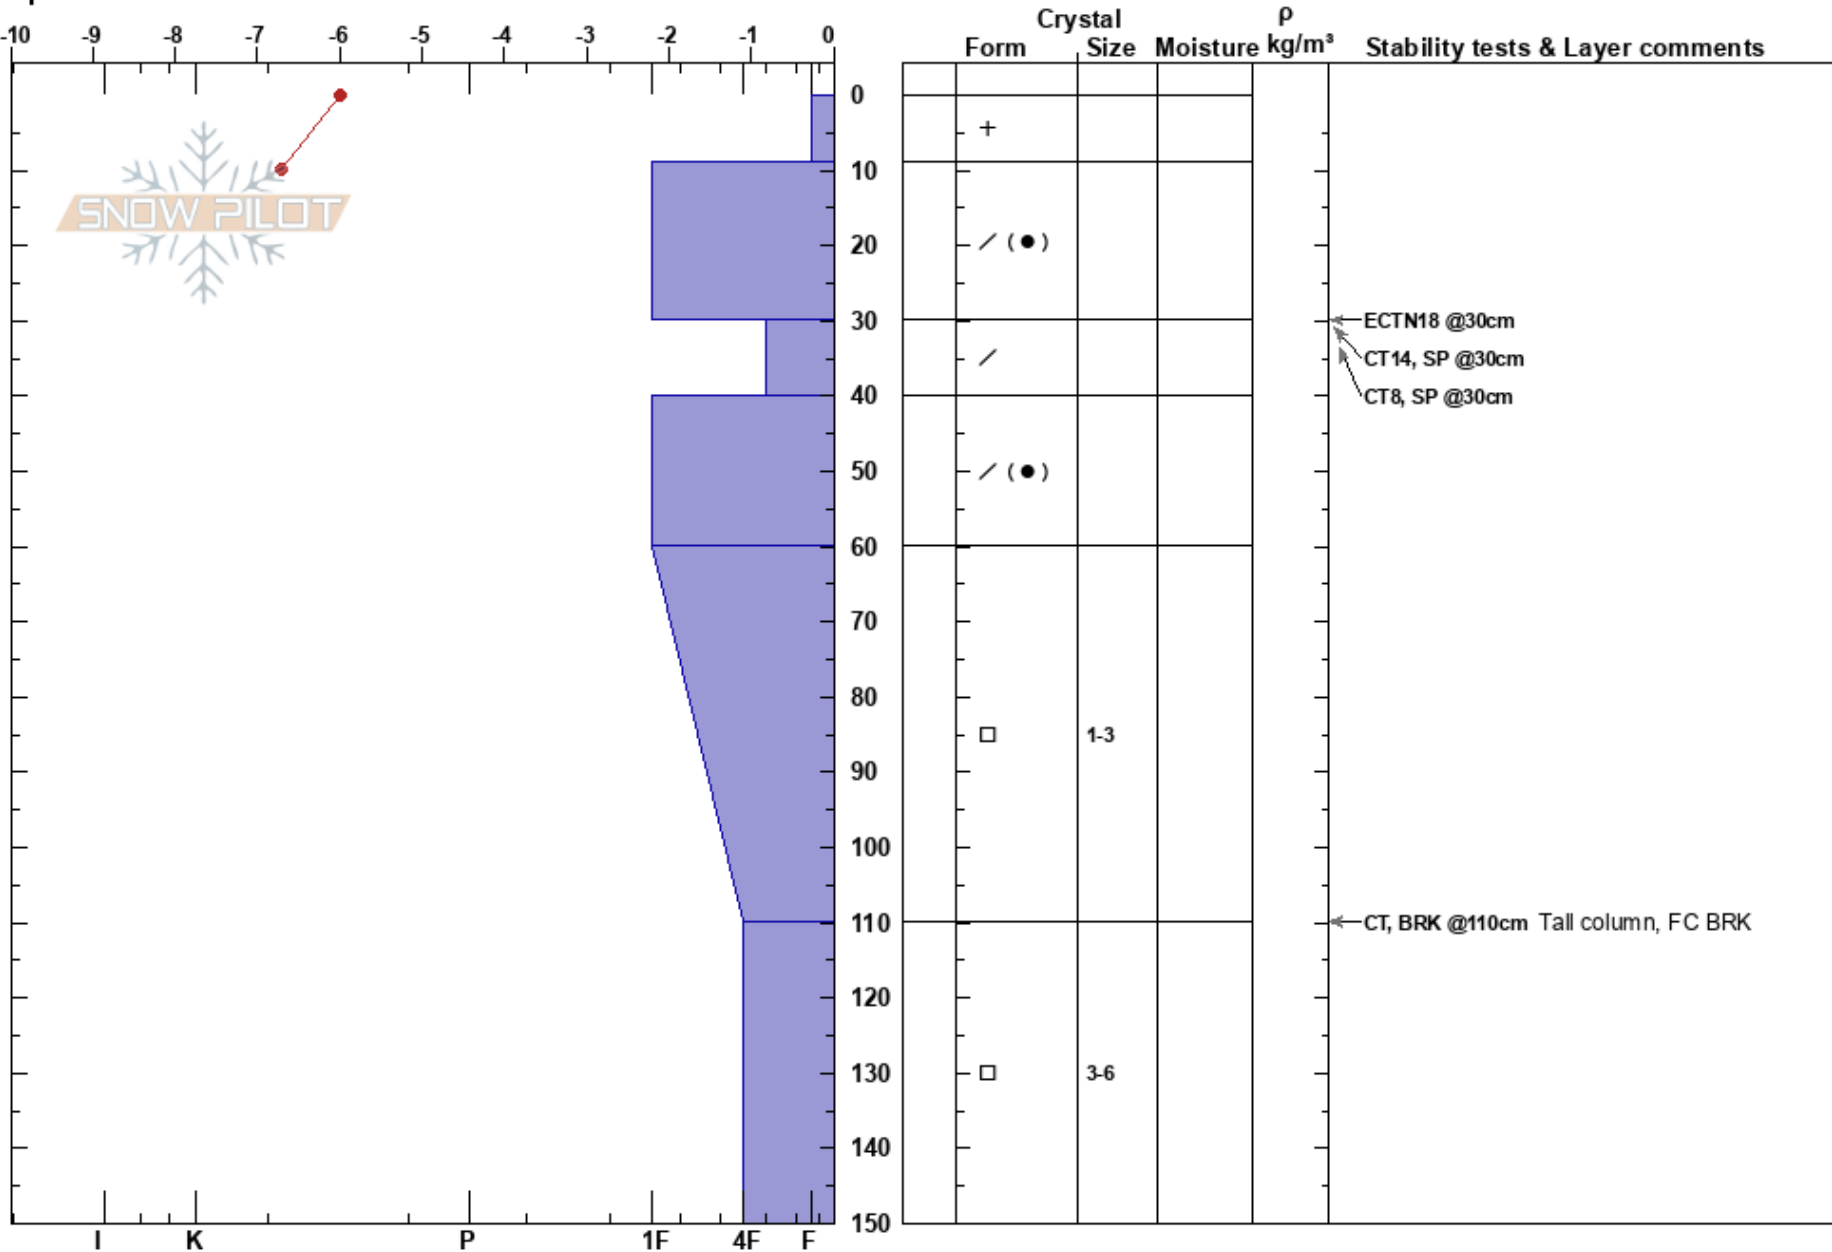

Euphoria
 Monashee
 BC
 Elevation: 2145 m
 Aspect: 25°
 Specifics:

luke stevens
 18/02/2017 - 11:45
 Co-ord:
 Slope Angle: 39°
 Wind Loading:

Stability:
 Air Temperature: -5.5°C
 Sky Cover: OVC
 Precipitation: NO
 Wind: SE Light Breeze

HS: 150 Layer Notes:

Notes: Location - ALP, open convex roll
 Objective - Investigate Persistent Facet Layers
 Other Test - DTH 28 (SC) dwn 110 FC
 Ground Cover - Rocky, Boulders, VAR HS 150-200