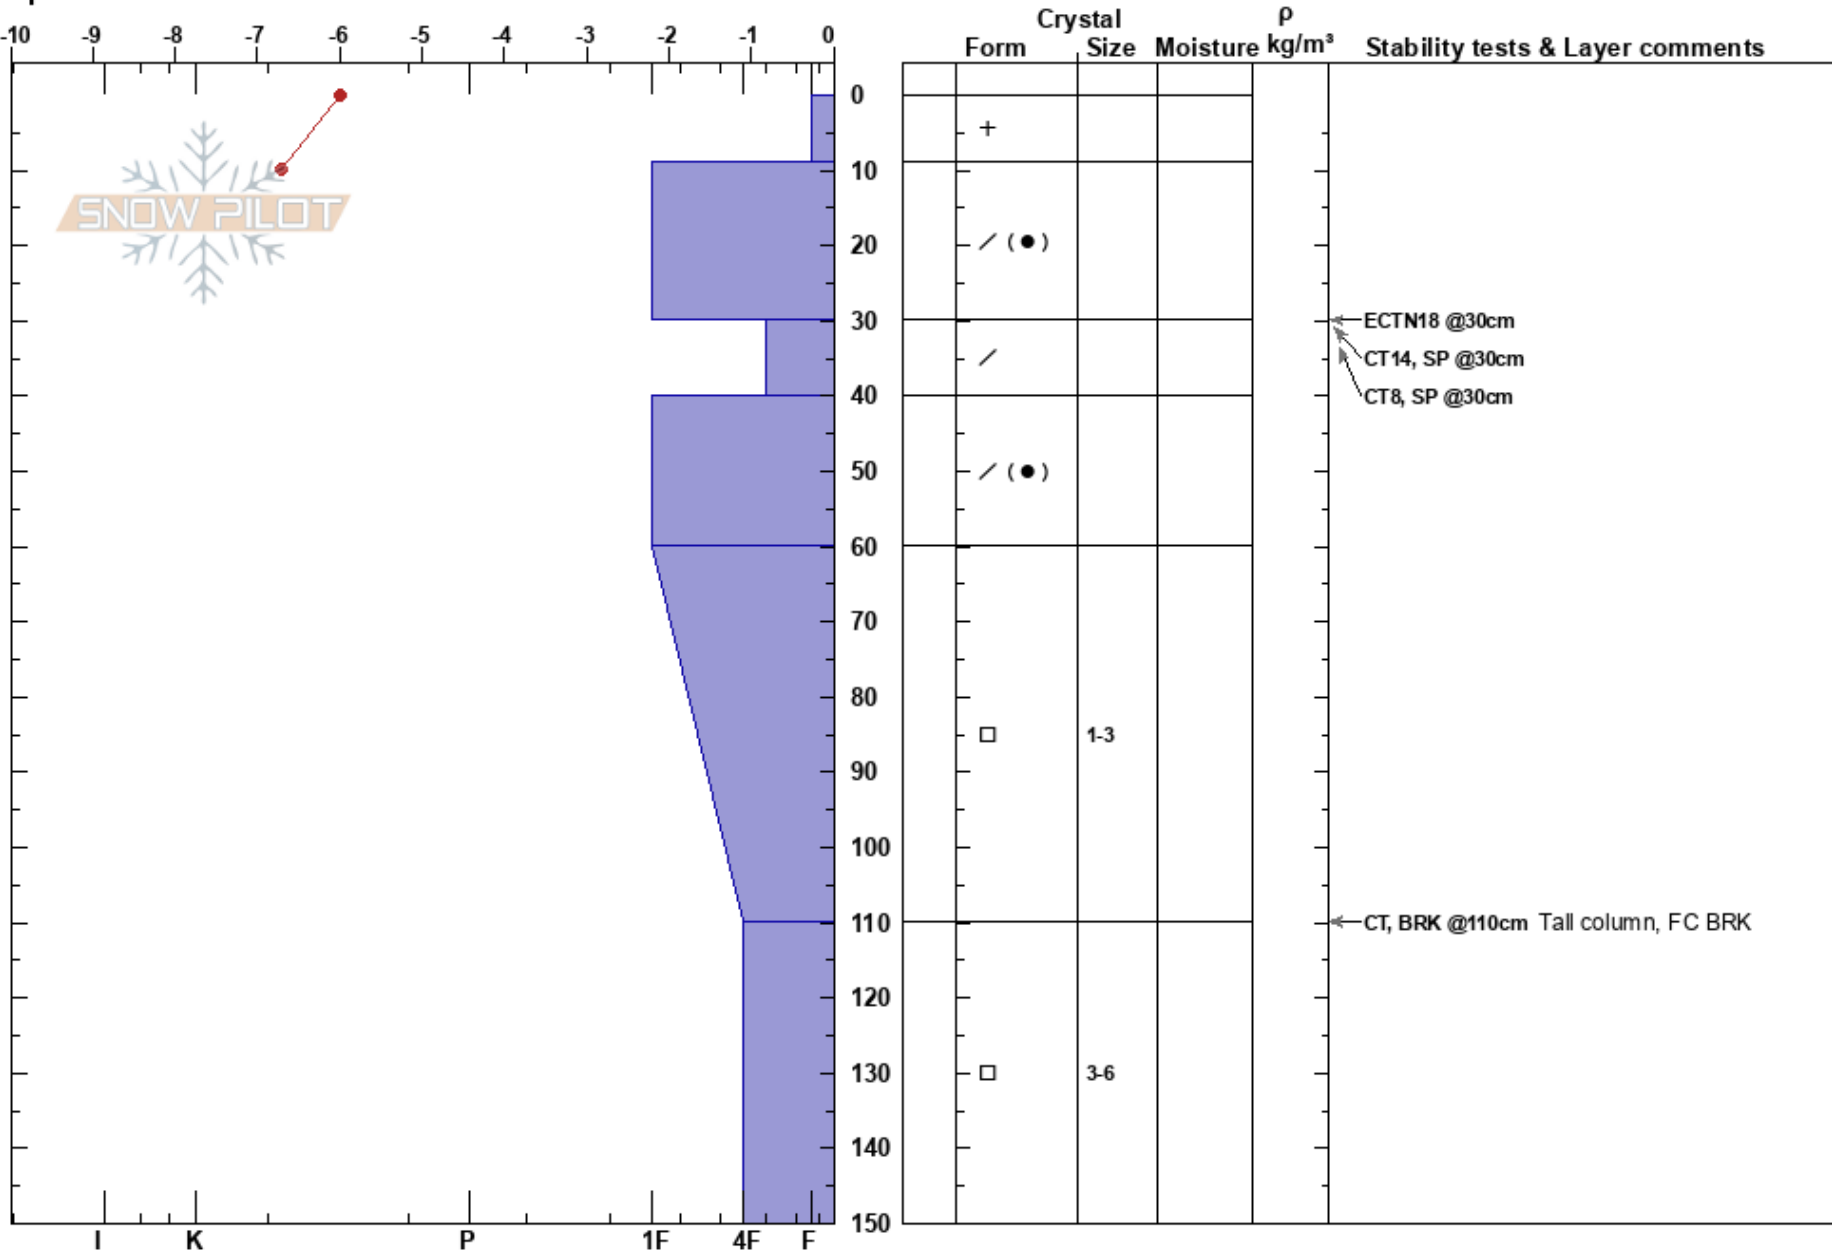

Euphoria  
 Monashee  
 BC  
 Elevation: 2145 m  
 Aspect: 25°  
 Specifics:

luke stevens  
 18/02/2017 - 11:45  
 Co-ord:  
 Slope Angle: 39°  
 Wind Loading:

Stability:  
 Air Temperature: -5.5°C  
 Sky Cover: OVC  
 Precipitation: NO  
 Wind: SE Light Breeze

HS: 150 Layer Notes:

**Notes:** Location - ALP, open convex roll  
 Objective - Investigate Persistent Facet Layers  
 Other Test - DTH 28 (SC) dwn 110 FC  
 Ground Cover - Rocky, Boulders, VAR HS 150-200