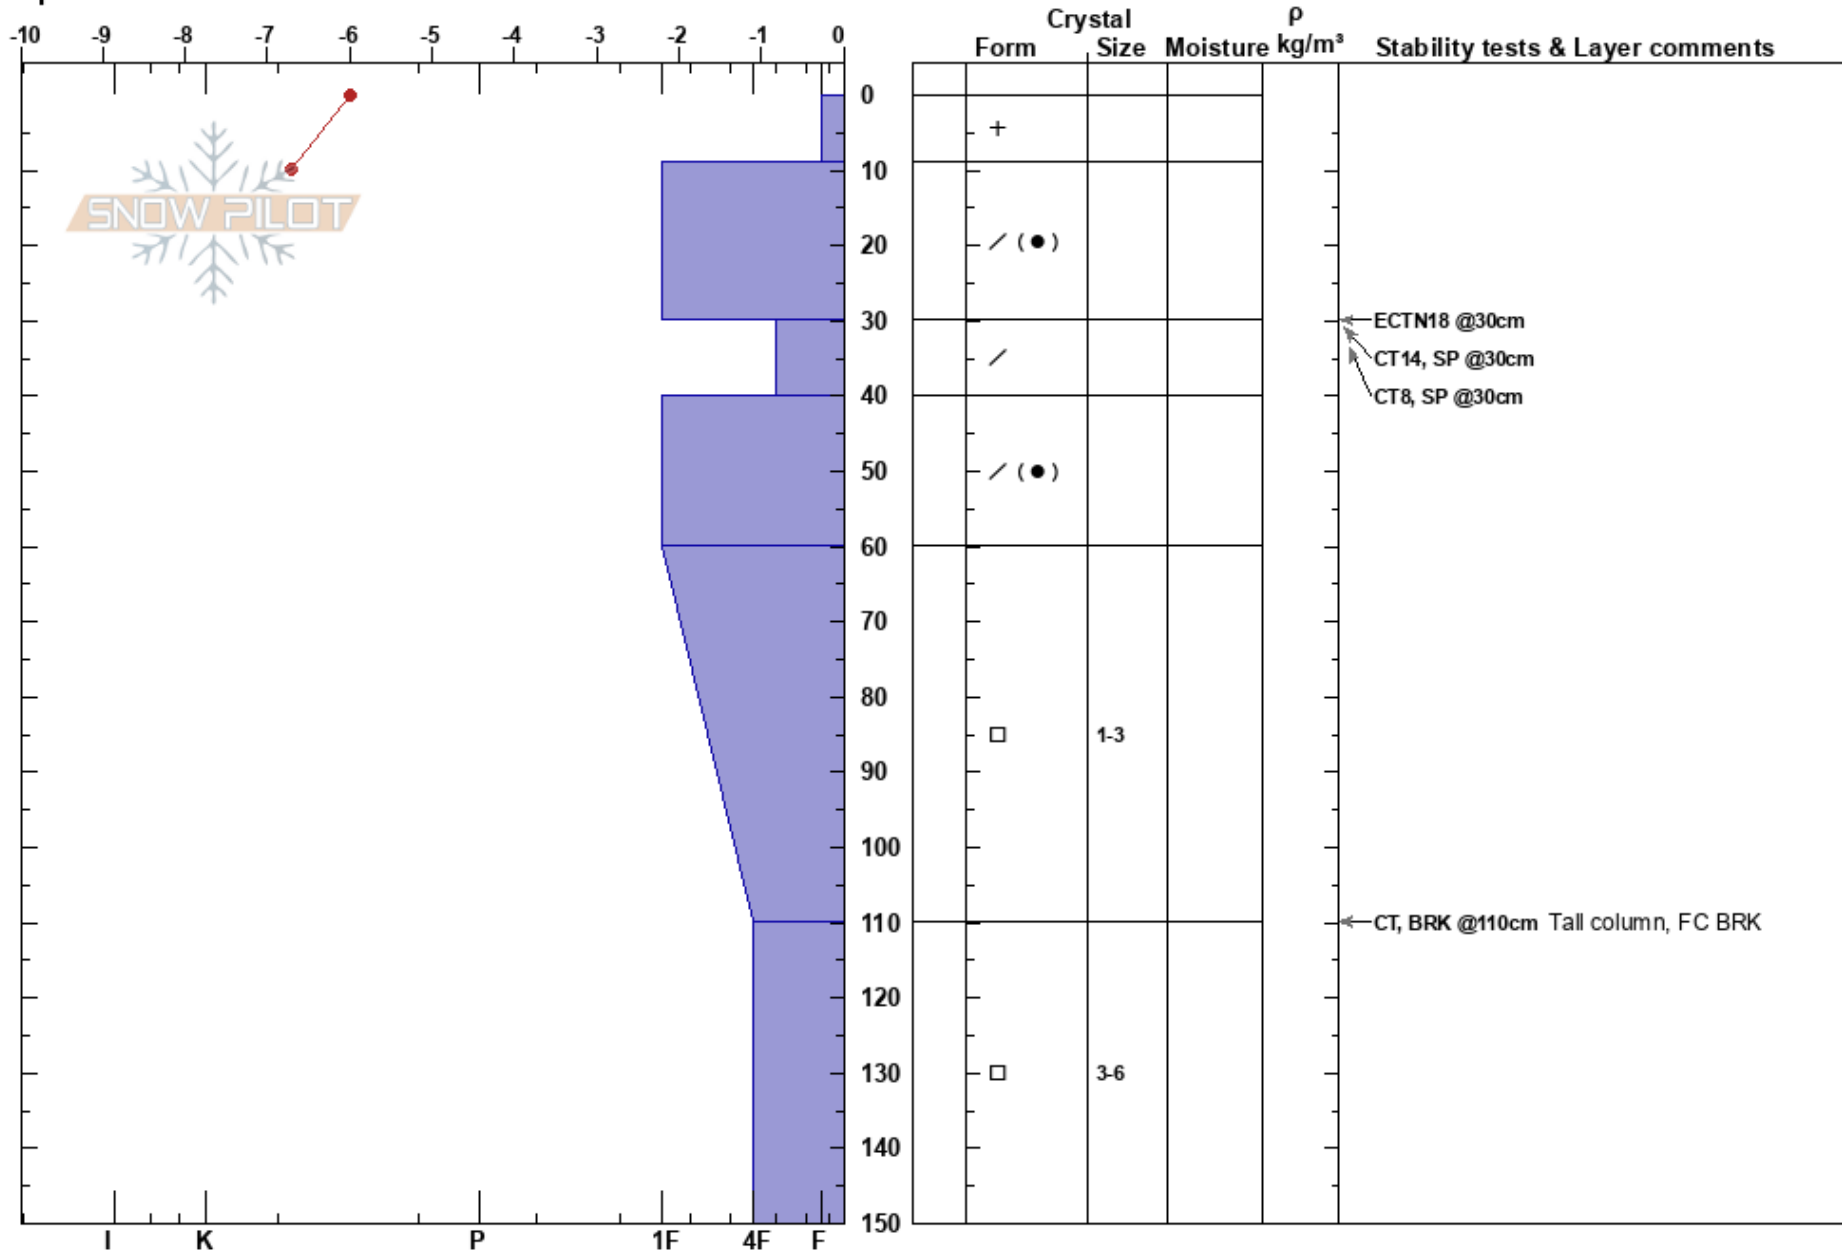

Euphoria
 Monashee
 BC
 Elevation: 2145 m
 Aspect: 25°
 Specifics:

luke stevens
 18/02/2017 - 11:45
 Co-ord:
 Slope Angle: 39°
 Wind Loading:

Stability:
 Air Temperature: -5.5°C
 Sky Cover: OVC
 Precipitation: NO
 Wind: SE Light Breeze

HS: 150 Layer Notes:

Notes: Location - ALP, open convex roll
 Objective - Investigate Persistent Facet Layers
 Other Test - DTH 28 (SC) dwn 110 FC
 Ground Cover - Rocky, Boulders, VAR HS 150-200