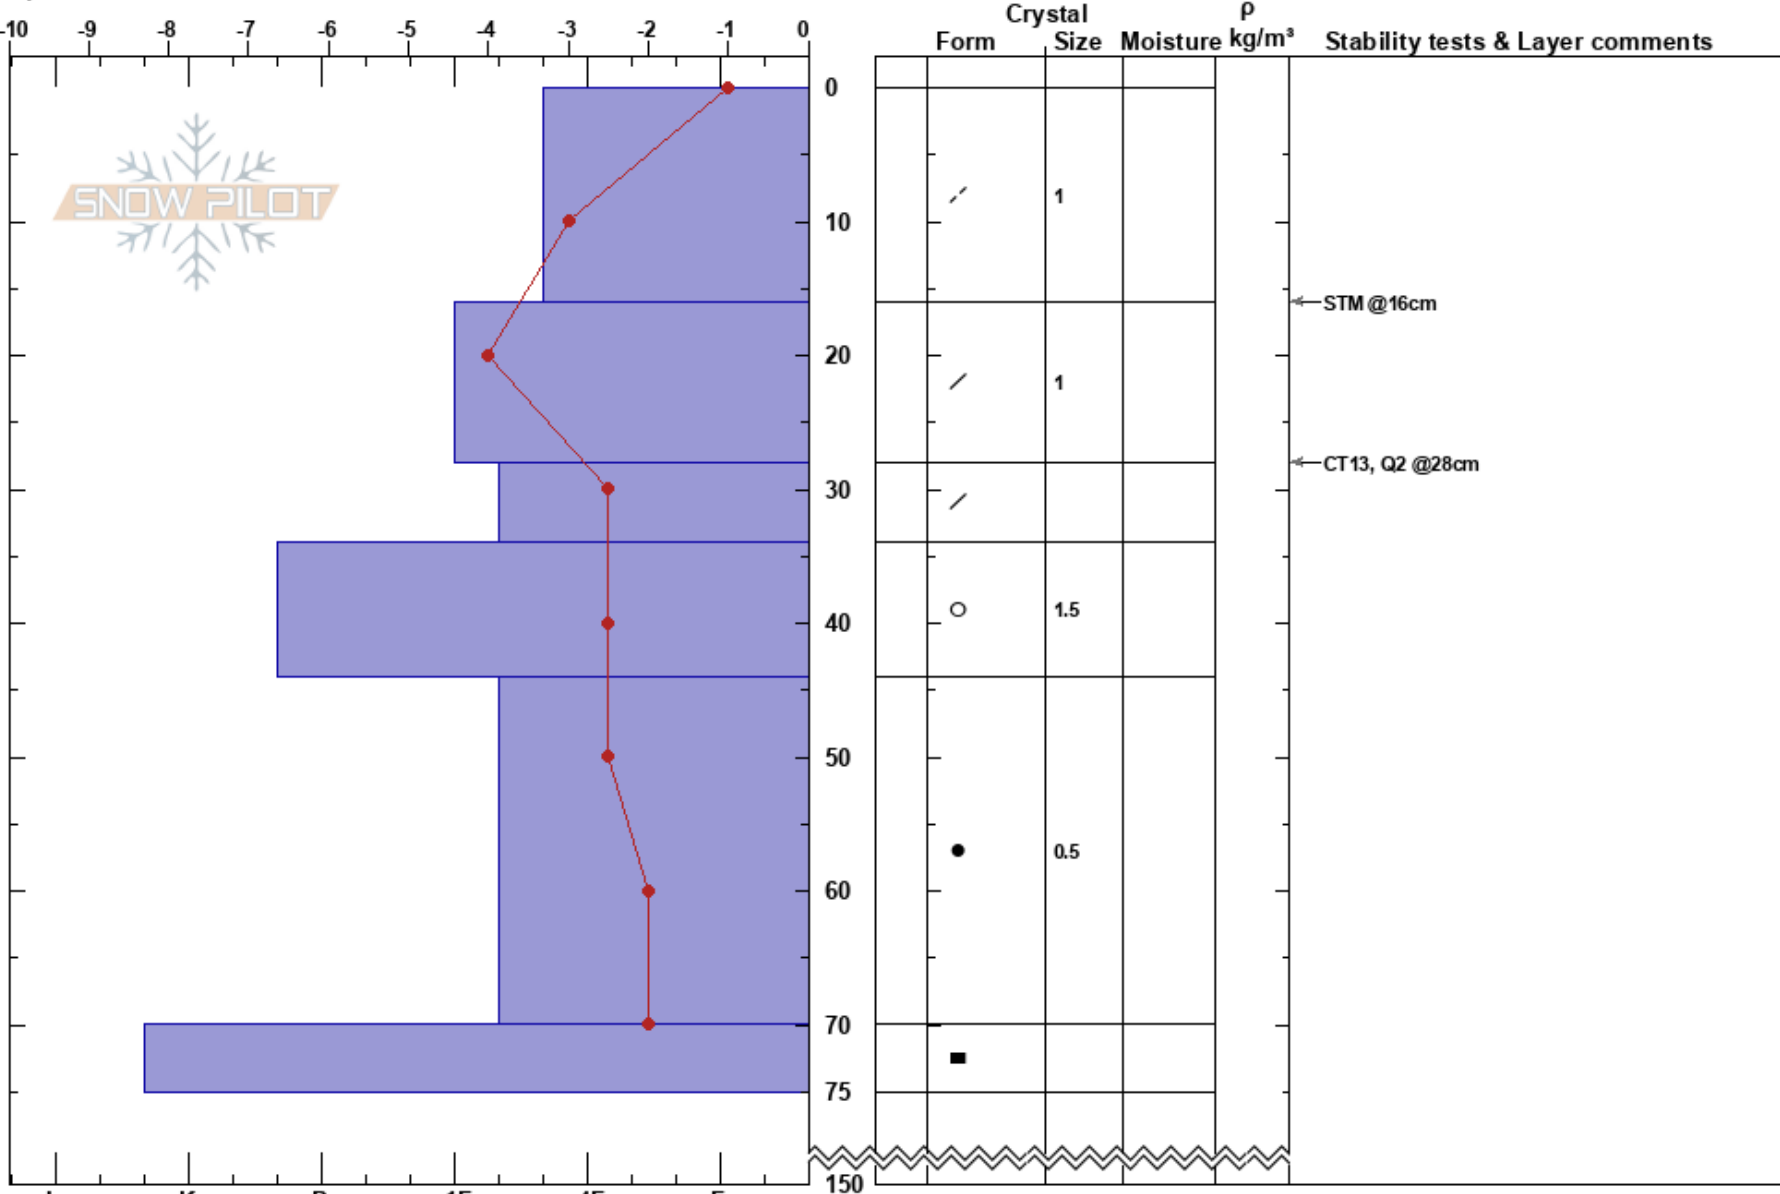

Green Butte
 Mt. Shasta
 CA
 Elevation: 9152 ft
 Aspect: 255°

Parker Smith
 02/18/2017 - 12:55pm
 Co-ord: 41.37290N, -122.21300W
 Slope Angle: 29°
 Wind Loading: yes

Stability: **HS: 150** **Layer Notes:**
 Air Temperature: -6°C **PF: 22** 16-28cm: Problematic layer
 Sky Cover: BKN
 Precipitation: NO
 Wind: E Moderate

Specifics: Ski tracks on slope; We skied slope

Notes: Height of snow is not measurable by 300 cm probe. Snow pilot will not let me state that.