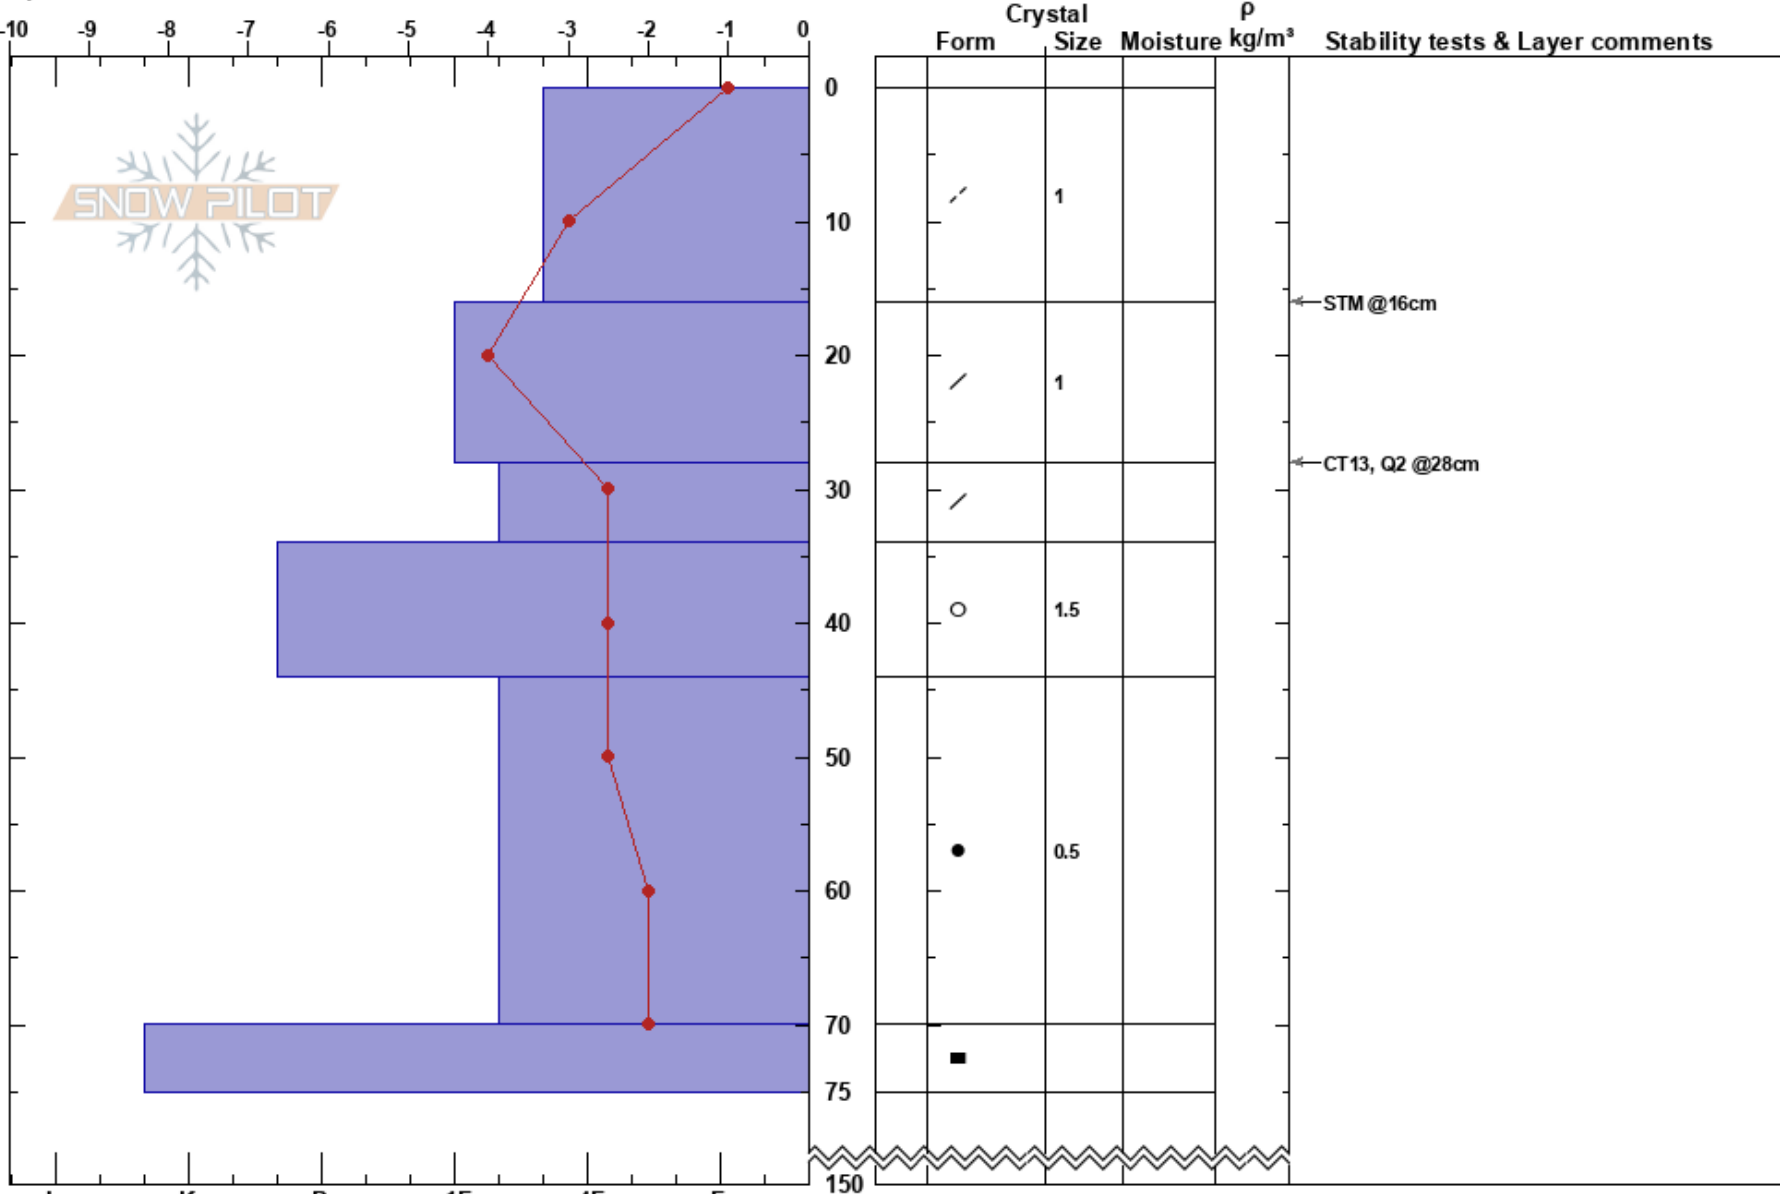

Green Butte  
 Mt. Shasta  
 CA  
 Elevation: 9152 ft  
 Aspect: 255°

Parker Smith  
 02/18/2017 - 12:55pm  
 Co-ord: 41.37290N, -122.21300W  
 Slope Angle: 29°  
 Wind Loading: yes

Stability: **HS: 150** **Layer Notes:**  
 Air Temperature: -6°C **PF: 22** 16-28cm: Problematic layer  
 Sky Cover: BKN  
 Precipitation: NO  
 Wind: E Moderate

**Specifics:** Ski tracks on slope; We skied slope

**Notes:** Height of snow is not measurable by 300 cm probe. Snow pilot will not let me state that.