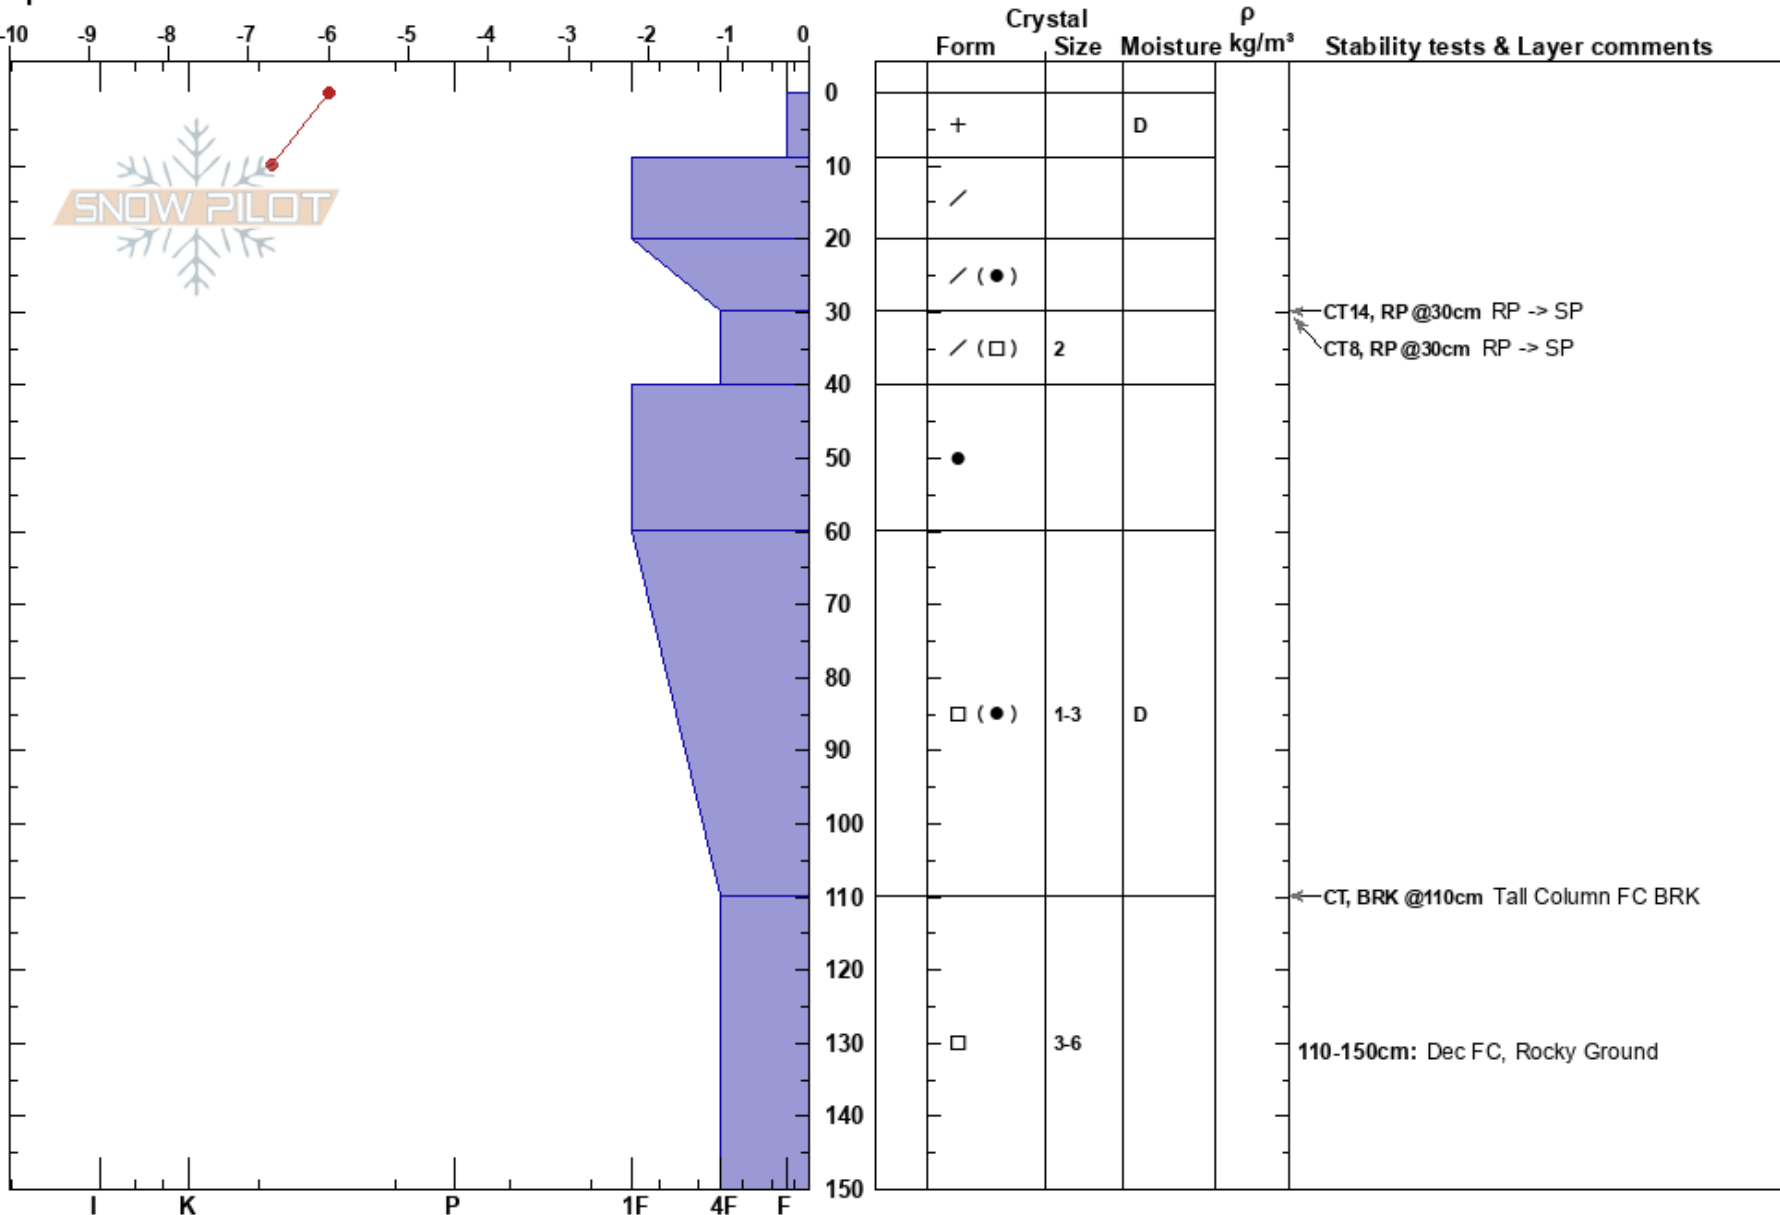

Euphoria  
 Monashee  
 BC  
 Elevation: 2145 m  
 Aspect: 25°  
 Specifics:

luke stevens  
 18/02/2017 - 11:45  
 Co-ord:  
 Slope Angle: 39°  
 Wind Loading:

Stability:  
 Air Temperature: -5.5°C  
 Sky Cover: OVC  
 Precipitation: NO  
 Wind: SE Light Breeze

HS: 160  
 Layer Notes:  
 110-150cm: Dec FC, Rocky Ground

Notes: Location - First convex roll below Ridge. Open, ALP, lightly cross loaded from SW