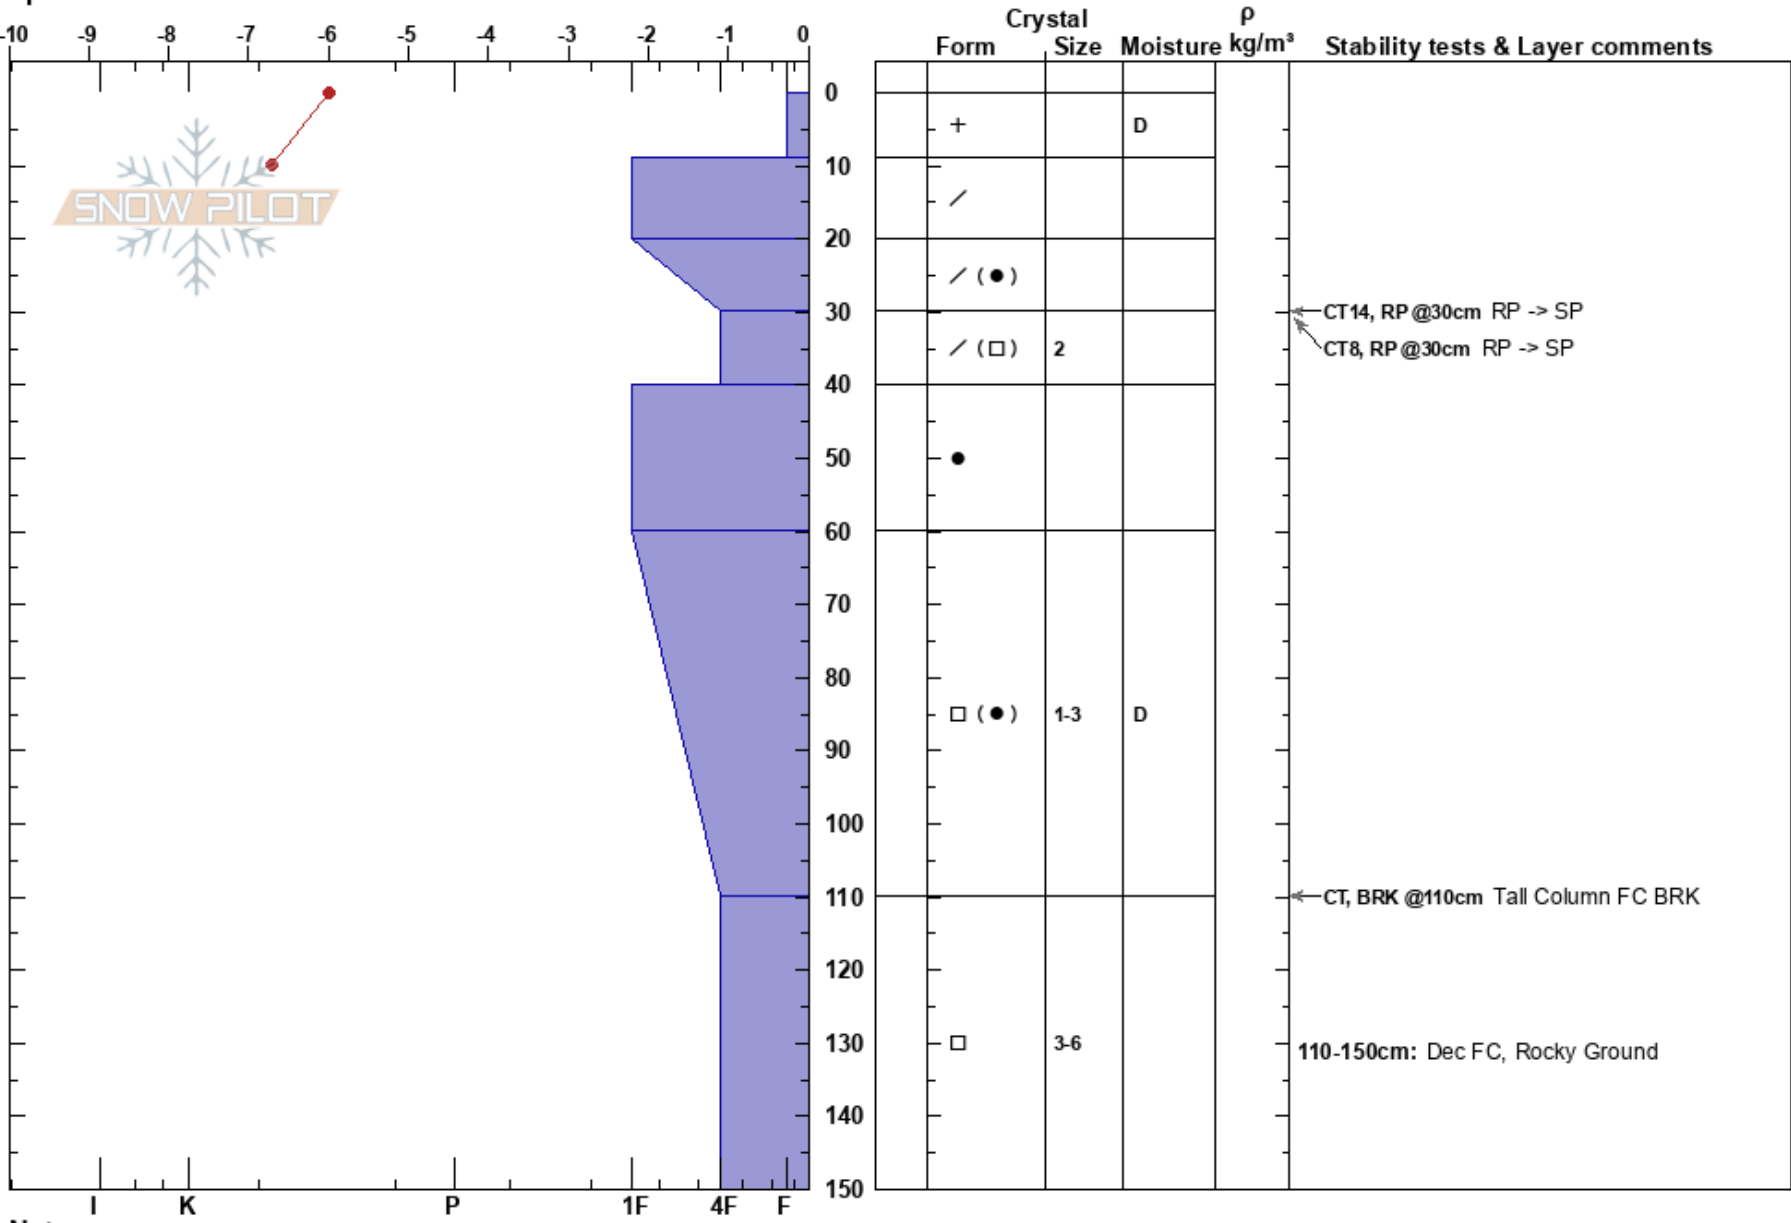

Euphoria
 Monashee
 BC
 Elevation: 2145 m
 Aspect: 25°
 Specifics:

luke stevens
 18/02/2017 - 11:45
 Co-ord:
 Slope Angle: 39°
 Wind Loading:

Stability:
 Air Temperature: -5.5°C
 Sky Cover: OVC
 Precipitation: NO
 Wind: SE Light Breeze

HS: 160
 Layer Notes:
 110-150cm: Dec FC, Rocky Ground

Notes: Location - First convex roll below Ridge. Open, ALP, lightly cross loaded from SW