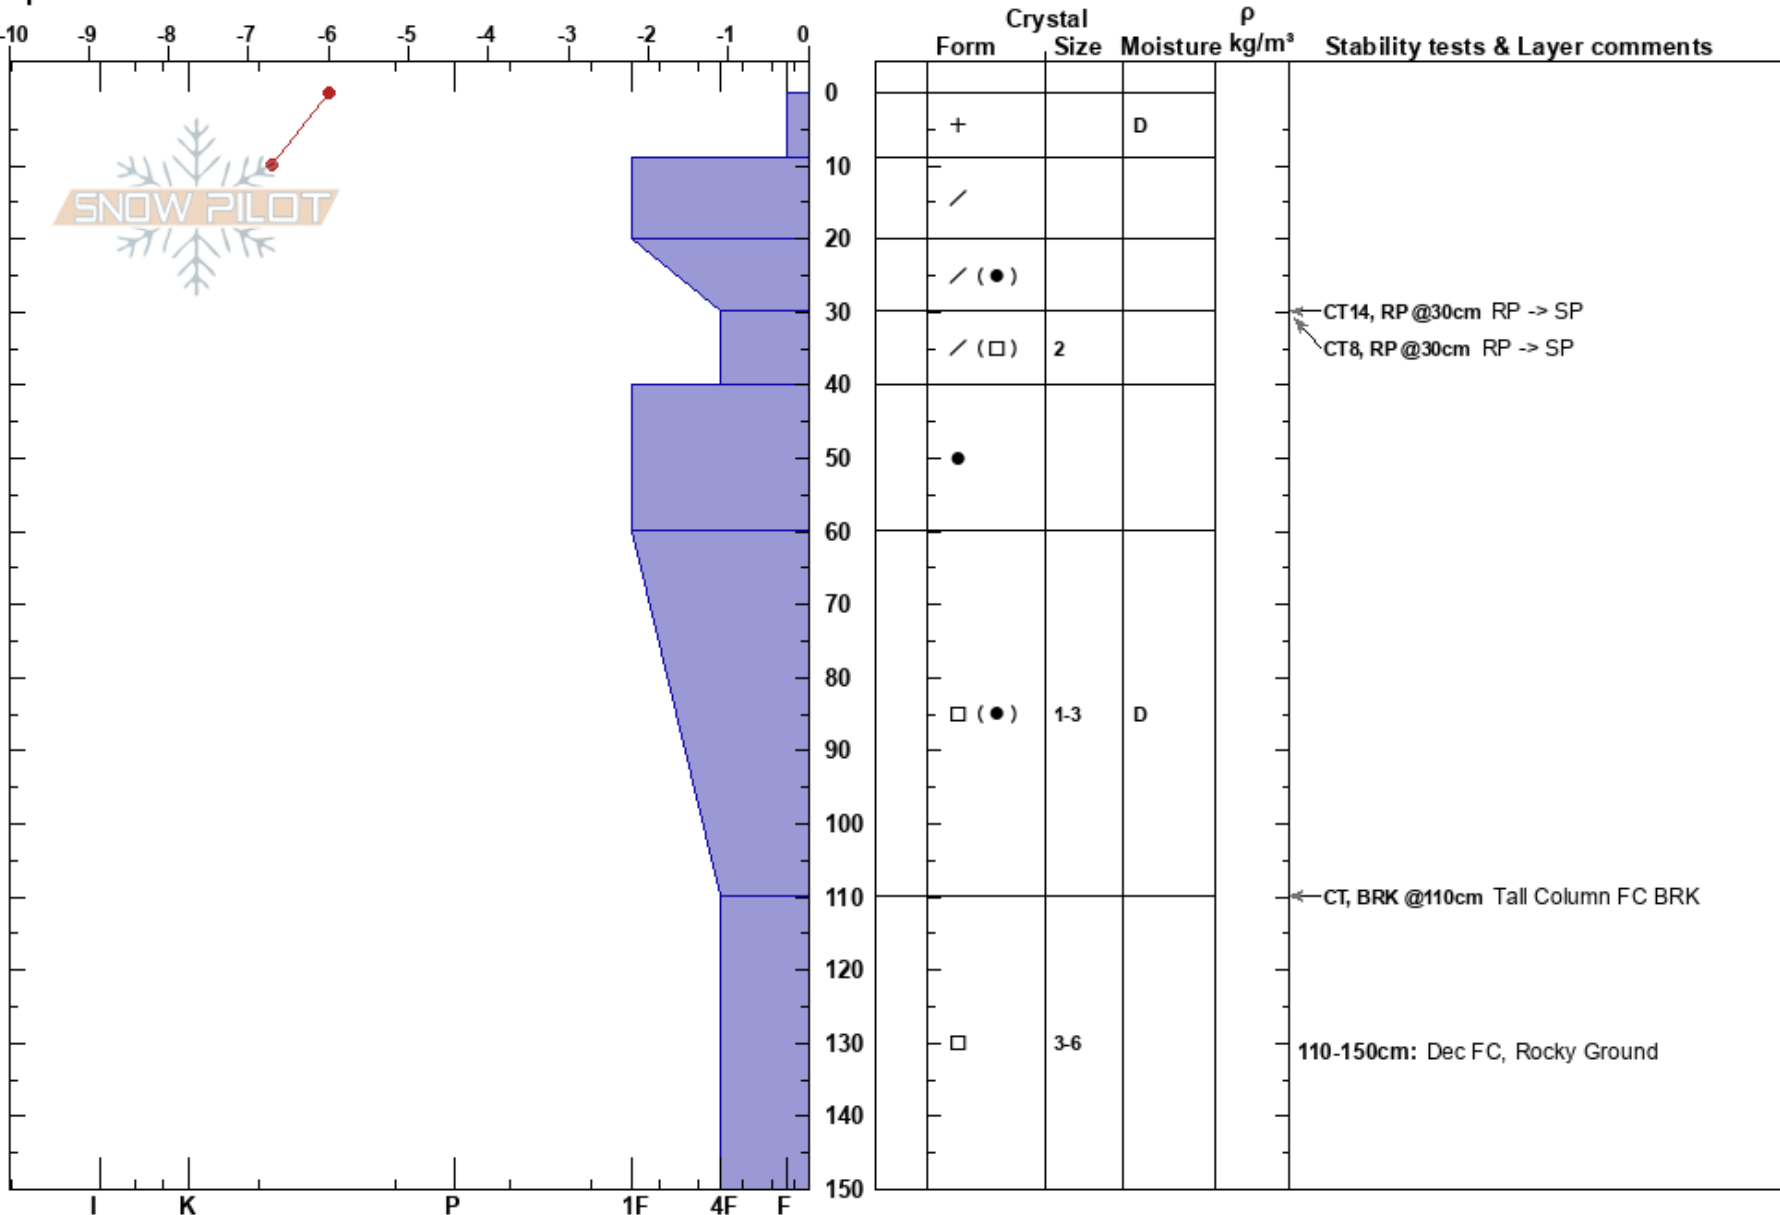

Euphoria
 Monashee
 BC
 Elevation: 2145 m
 Aspect: 25°
 Specifics:

luke stevens
 18/02/2017 - 11:45
 Co-ord:
 Slope Angle: 39°
 Wind Loading:

Stability:
 Air Temperature: -5.5°C
 Sky Cover: OVC
 Precipitation: NO
 Wind: SE Light Breeze

HS: 160
 Layer Notes:
 110-150cm: Dec FC, Rocky Ground

Notes: Location - First convex roll below Ridge. Open, ALP, lightly cross loaded from SW