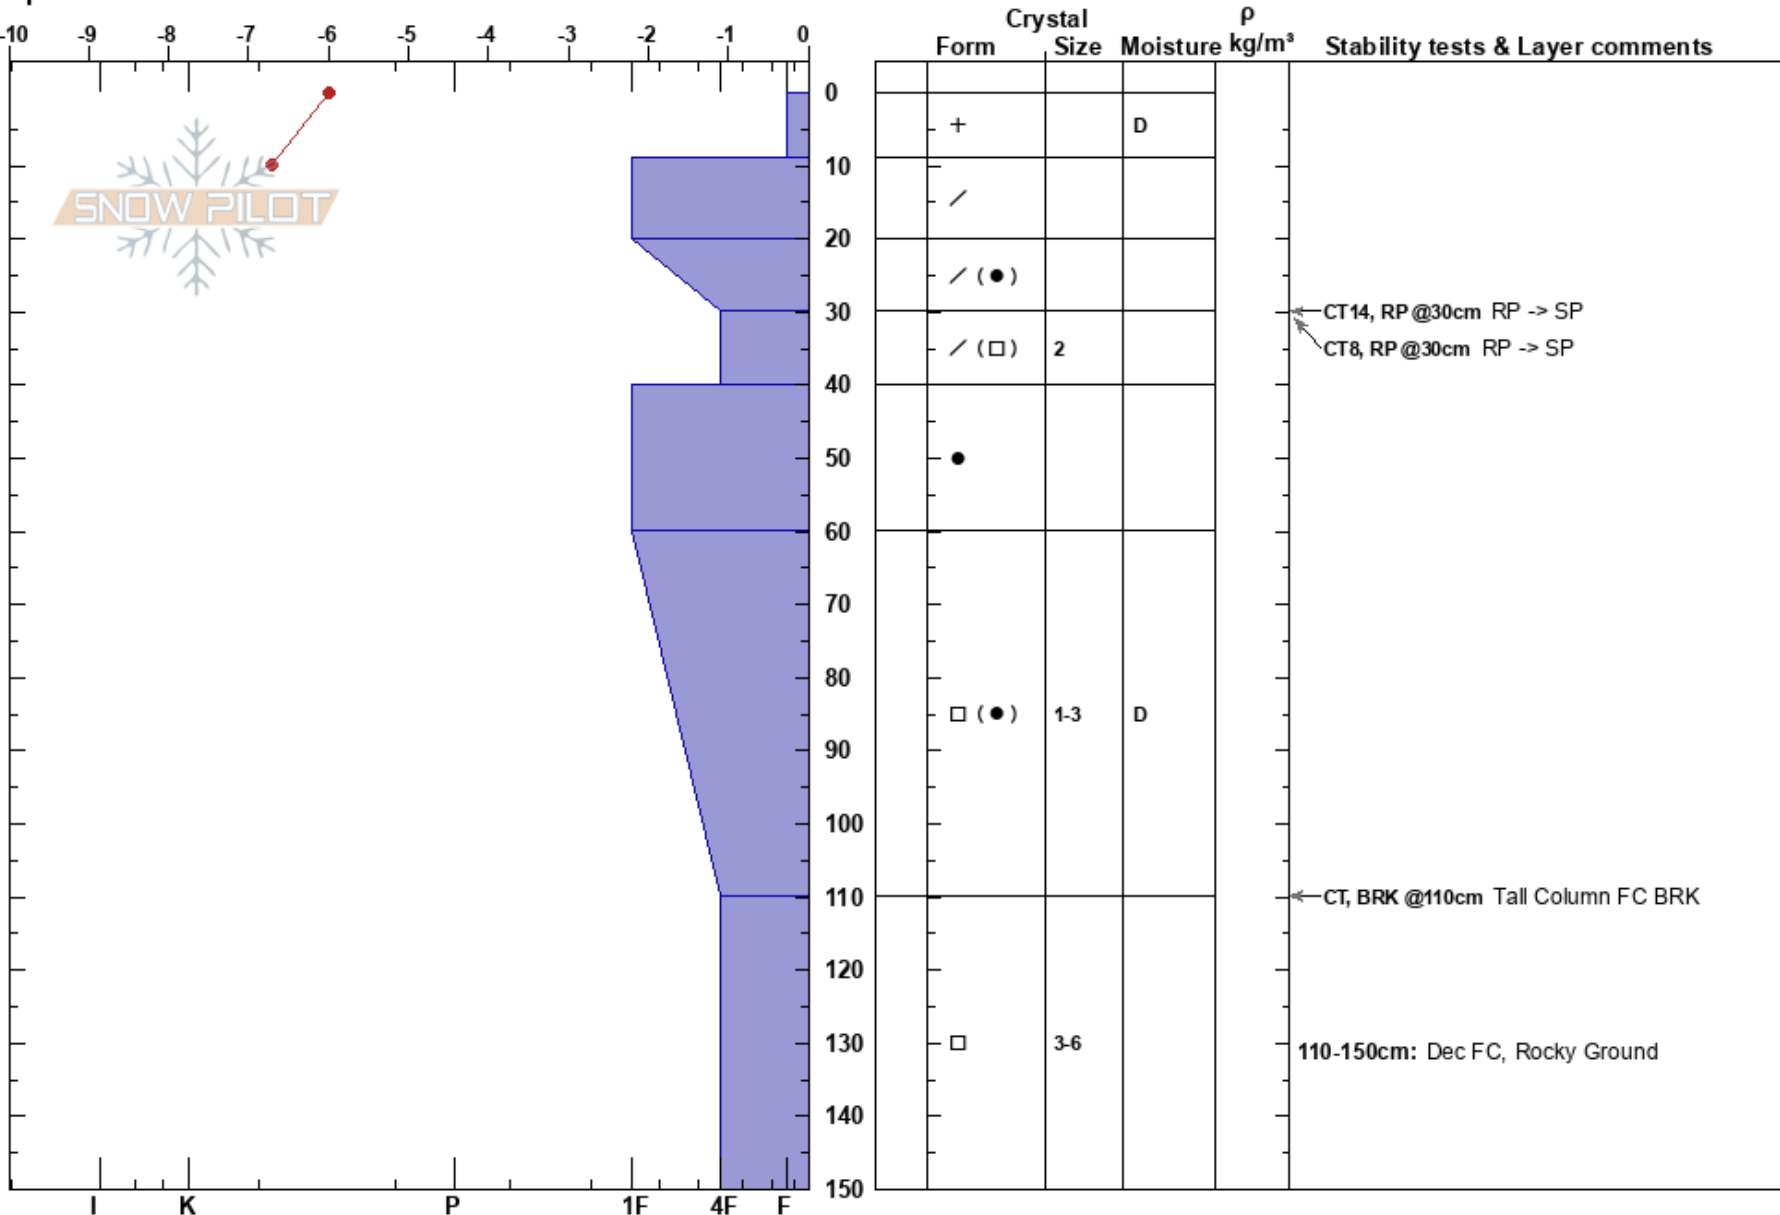

Euphoria
 Monashee
 BC
Elevation: 2145 m
Aspect: 25°
Specifics:

luke stevens
 18/02/2017 - 11:45
Co-ord:
Slope Angle: 39°
Wind Loading:

Stability:
Air Temperature: -5.5°C
Sky Cover: OVC
Precipitation: NO
Wind: SE Light Breeze

HS: 160
Layer Notes:
 110-150cm: Dec FC, Rocky Ground

Notes: Location - First convex roll below Ridge. Open, ALP, lightly cross loaded from SW