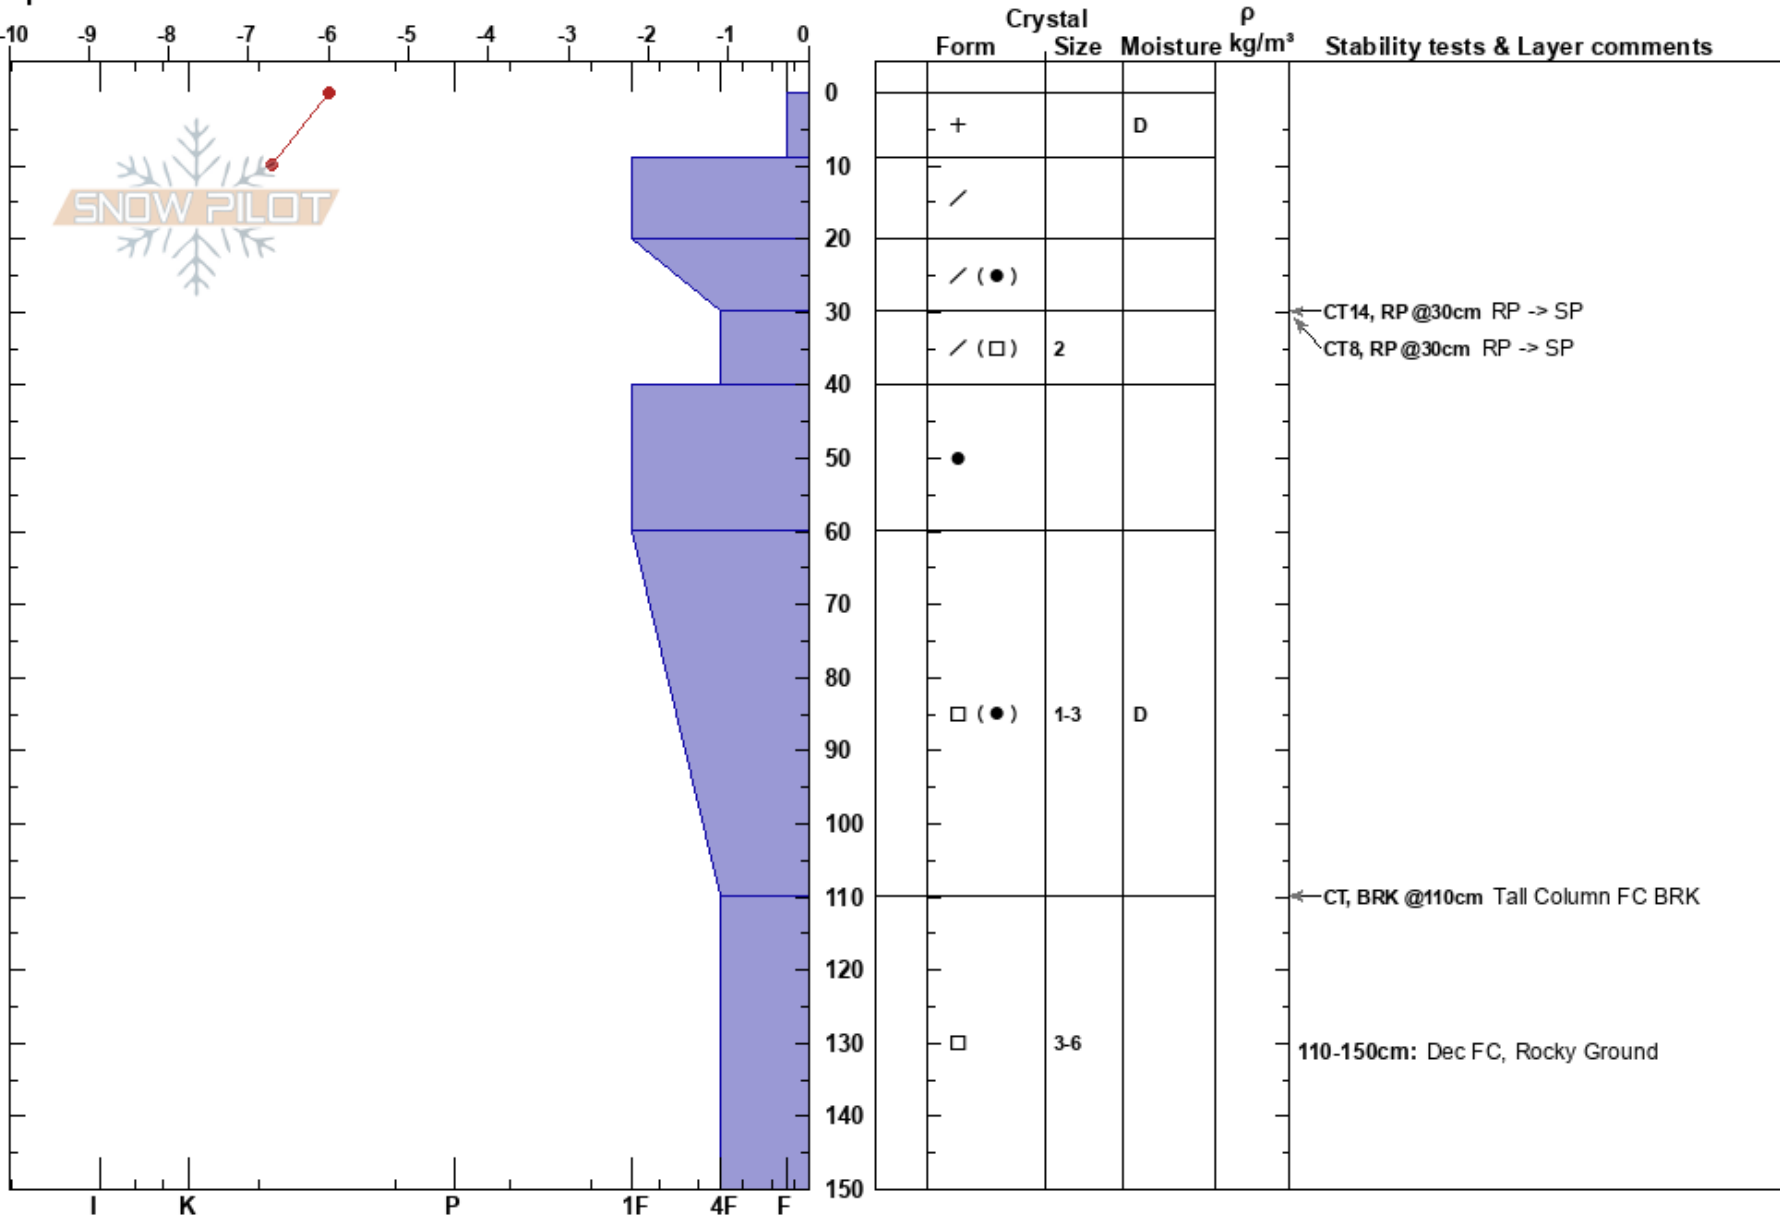

Euphoria  
 Monashee  
 BC  
**Elevation:** 2145 m  
**Aspect:** 25°  
**Specifics:**

luke stevens  
 18/02/2017 - 11:45  
**Co-ord:**  
**Slope Angle:** 39°  
**Wind Loading:**

**Stability:**  
**Air Temperature:** -5.5°C  
**Sky Cover:** OVC  
**Precipitation:** NO  
**Wind:** SE Light Breeze

**HS:** 160  
**Layer Notes:**  
 110-150cm: Dec FC, Rocky Ground

**Notes:** Location - First convex roll below Ridge. Open, ALP, lightly cross loaded from SW