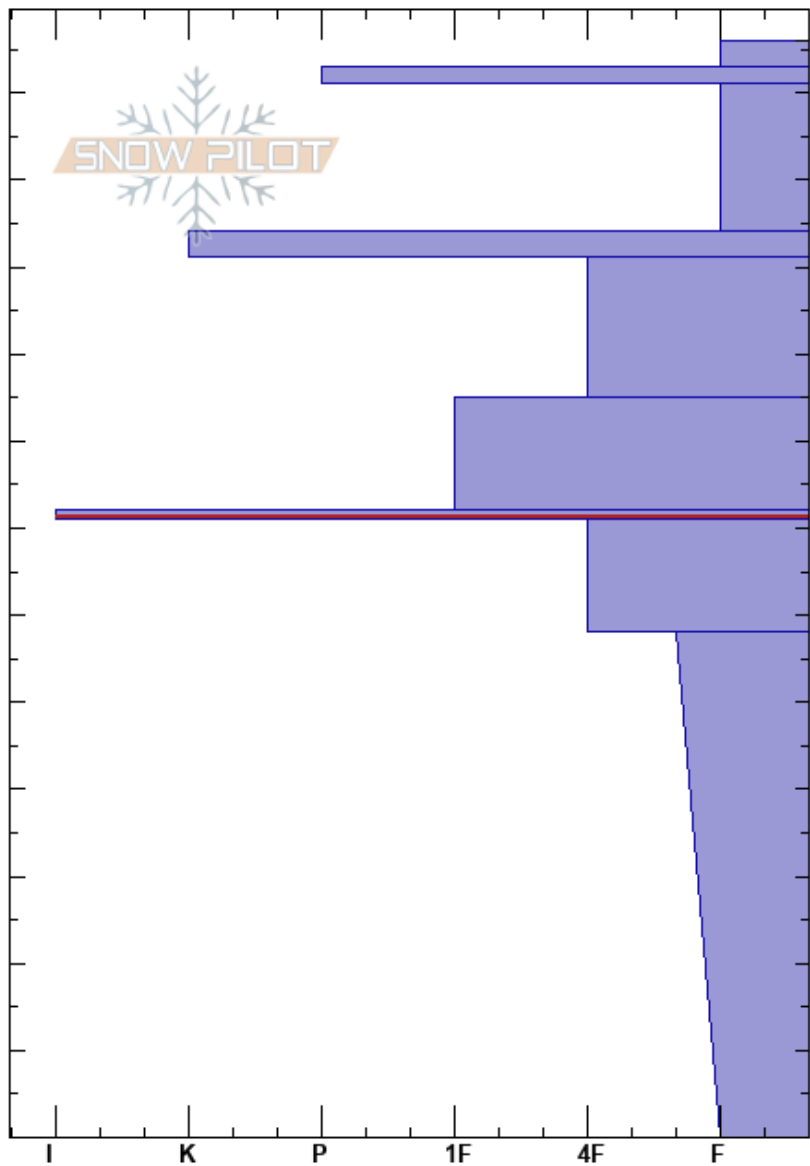

Barnettes Bluff
 Rattlesnake Mtns
 MT
 Elevation: 7399 ft
 Aspect: 10°
 Specifics:

Matt Radlowski
 02/18/2017 - 12:00pm
 Co-ord: 47.03920N, -113.99682W
 Slope Angle: 35°
 Wind Loading: yes

Stability: Fair
 Air Temperature: 0°C
 Sky Cover: BKN
 Precipitation: NO
 Wind: SW Light Breeze

HS: 126
 PF: 50
 72-71cm: Problematic layer

Height (cm)	Crystal		ρ kg/m ³	Stability tests & Layer comments
	Form	Size		
126				
120	⊙			← CT12, Q3 @121cm
110	•			
100	⊙			← ECTN14 @104cm
90	•			
85				← ECTN26 @85cm
80	•			
71	■			← ECTN27 @71cm
60	∅ (∅)			
50				
46				← CT14, Q3 @46cm
30	^			
20				
10				
0				