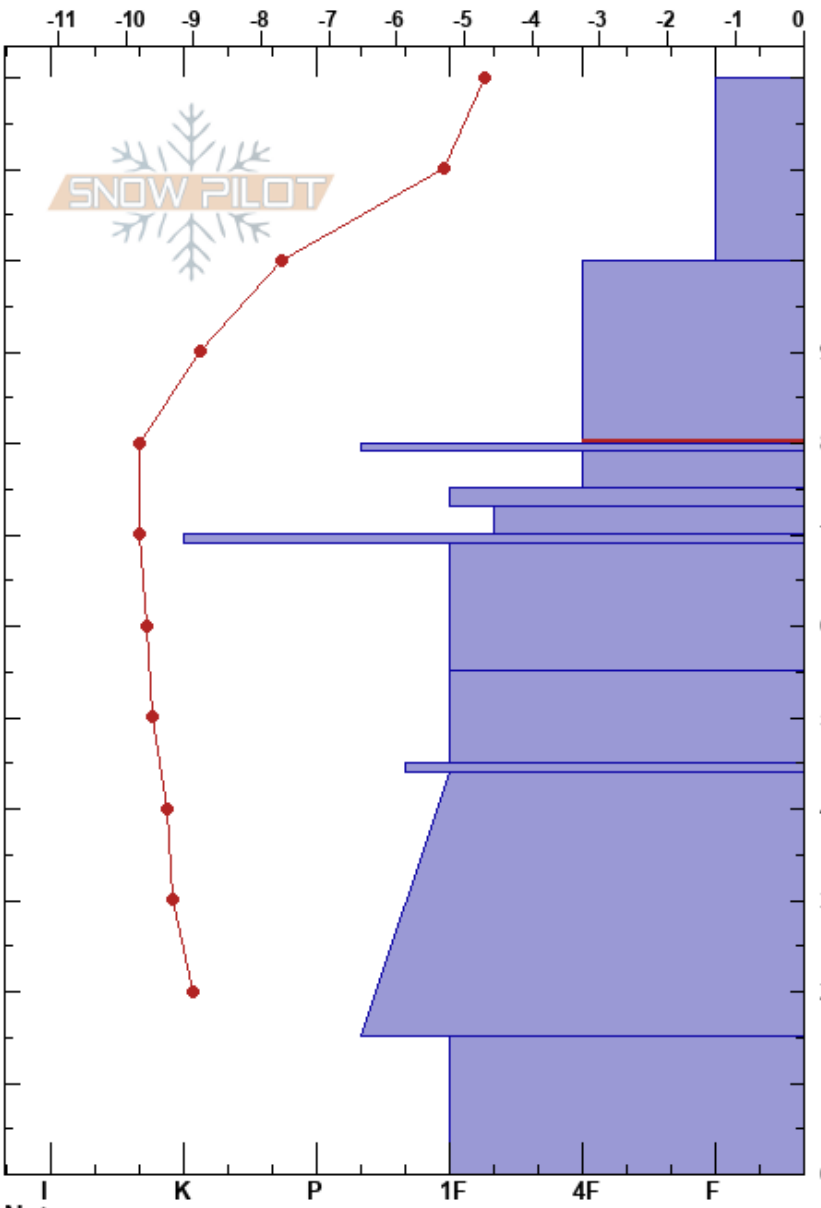

Dogleg Apron
 Bridger Range
 MT
 Elevation: 7500 ft
 Aspect: E
 Specifics:

Zachary Miller
 12/19/2019 - 2:00pm
 Co-ord: 45.83380N, -110.93380W
 Slope Angle: 25°
 Wind Loading:

Stability:
 Air Temperature: -1.6°C
 Sky Cover: OVC
 Precipitation: NO
 Wind: Calm

HS: 120
 Layer Notes:
 100-80cm: Problematic layer

Height (cm)	Crystal Form	Crystal Size	Moisture	ρ (kg/m ³)	Stability tests & Layer comments
120	+			88	
110	+			160	
100				208	← ECTN13 @101cm ← CT13, SC @101cm
90	/			200	← ECTN25 @90cm ← CT23, RP @90cm
80	-			244	
80	⊖			244	
80	⊙⊙			244	
70	□	1		300	← CT27, RP @69cm
70	=			300	
60	● (⊖)	0.5		316	
50	□	1		288	
50	■			288	
40				300	
30	⊖	0.5		312	
20				316	
10	⊖	2		317	