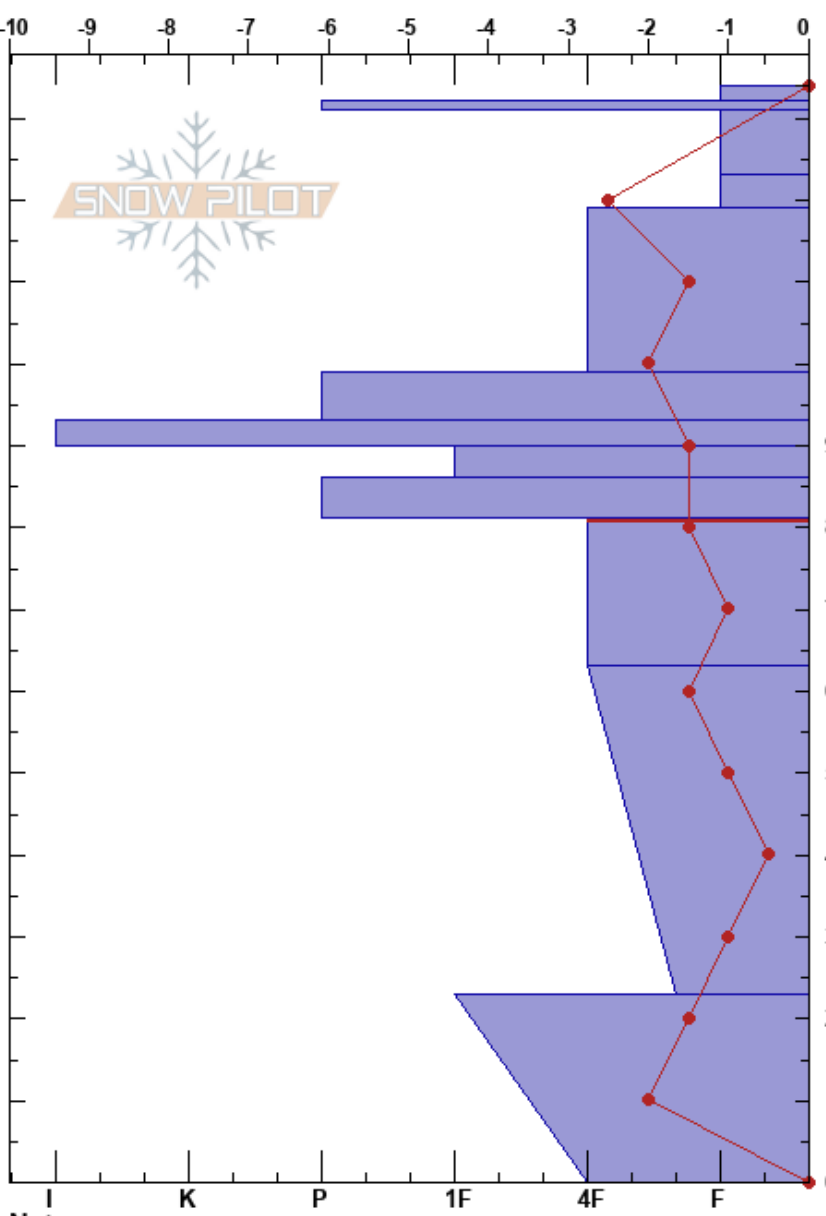

Jenny Bowl
 Rattlesnake Mtns
 MT
 Elevation: 7425 ft
 Aspect: 90°

Matt Radlowski
 02/18/2017 - 10:38am
 Co-ord: 47.03518N, -113.98822W
 Slope Angle: 28°
 Wind Loading: previous

Stability: Good
 Air Temperature: -2°C
 Sky Cover: BKN
 Precipitation: NO
 Wind: SW Light Breeze

HS: 134
 Layer Notes:
 81-63cm: Problematic layer

Specifics: Ski tracks on slope

Height (cm)	Crystal Form	Crystal Size	Moisture	Stability tests & Layer comments
134				
130				
127	⊙			← ECTN13 @127cm
120	• (ϕ)			
110	•			
100	•			
93	=			← ECTN23 @93cm
90	•			
81	⊙			← CT11, Q1 @81cm ← ECTN28 @81cm
70	• (⊘)			
63				← CT13, Q3 @63cm
40	⊖			
20	⊖			
0				← CT24, Q3 @0cm