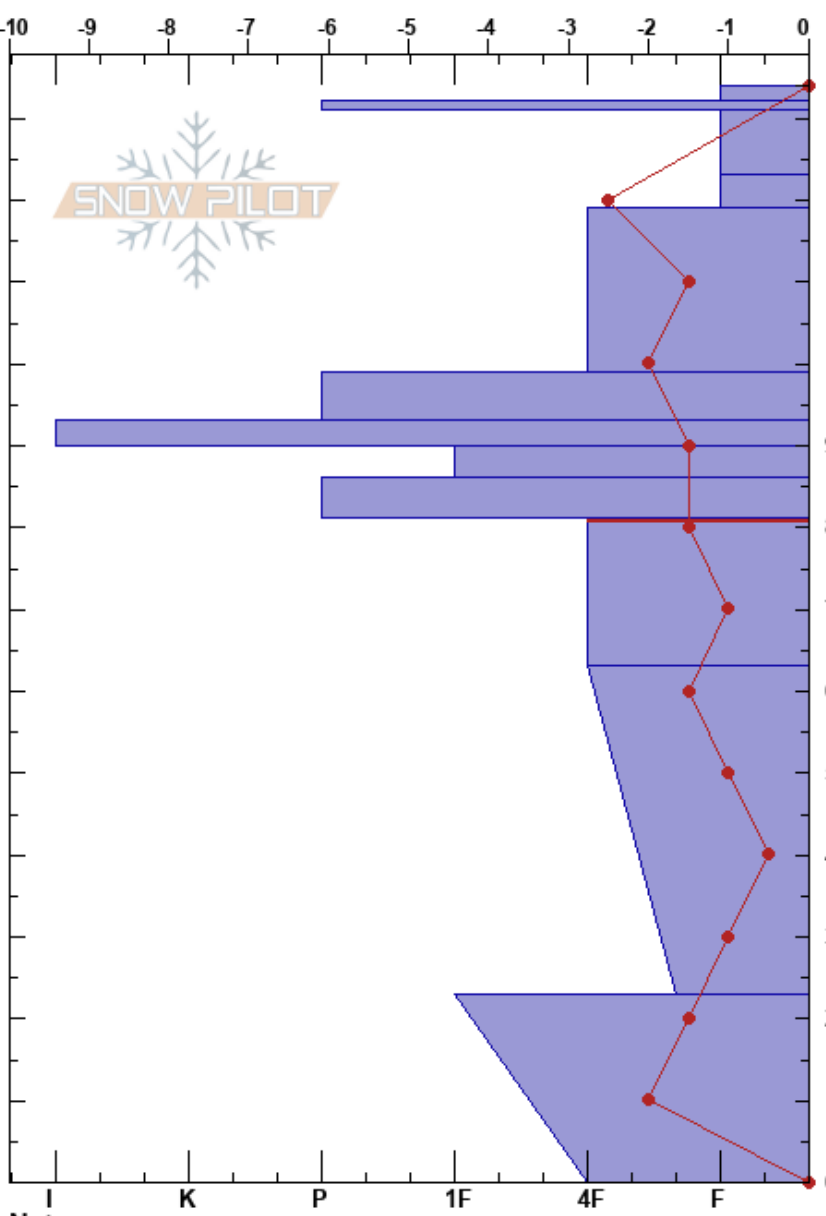

Jenny Bowl
 Rattlesnake Mtns
 MT
 Elevation: 7425 ft
 Aspect: 90°

Matt Radlowski
 02/18/2017 - 10:38am
 Co-ord: 47.03518N, -113.98822W
 Slope Angle: 28°
 Wind Loading: previous

Stability: Good
 Air Temperature: -2°C
 Sky Cover: BKN
 Precipitation: NO
 Wind: SW Light Breeze

HS: 134
 81-63cm: Problematic layer

Specifics: Ski tracks on slope

Height (cm)	Crystal			ρ kg/m ³	Stability tests & Layer comments
	Form	Size	Moisture		
134					
130	⊙				← ECTN13 @127cm
120	• (ϕ)				
110	•				
100	•				
90	=				← ECTN23 @93cm
80	⊙				← CT11, Q1 @81cm ← ECTN28 @81cm
70	• (⊘)				
60					← CT13, Q3 @63cm
40	⊖				
20	⊖				
0					← CT24, Q3 @0cm