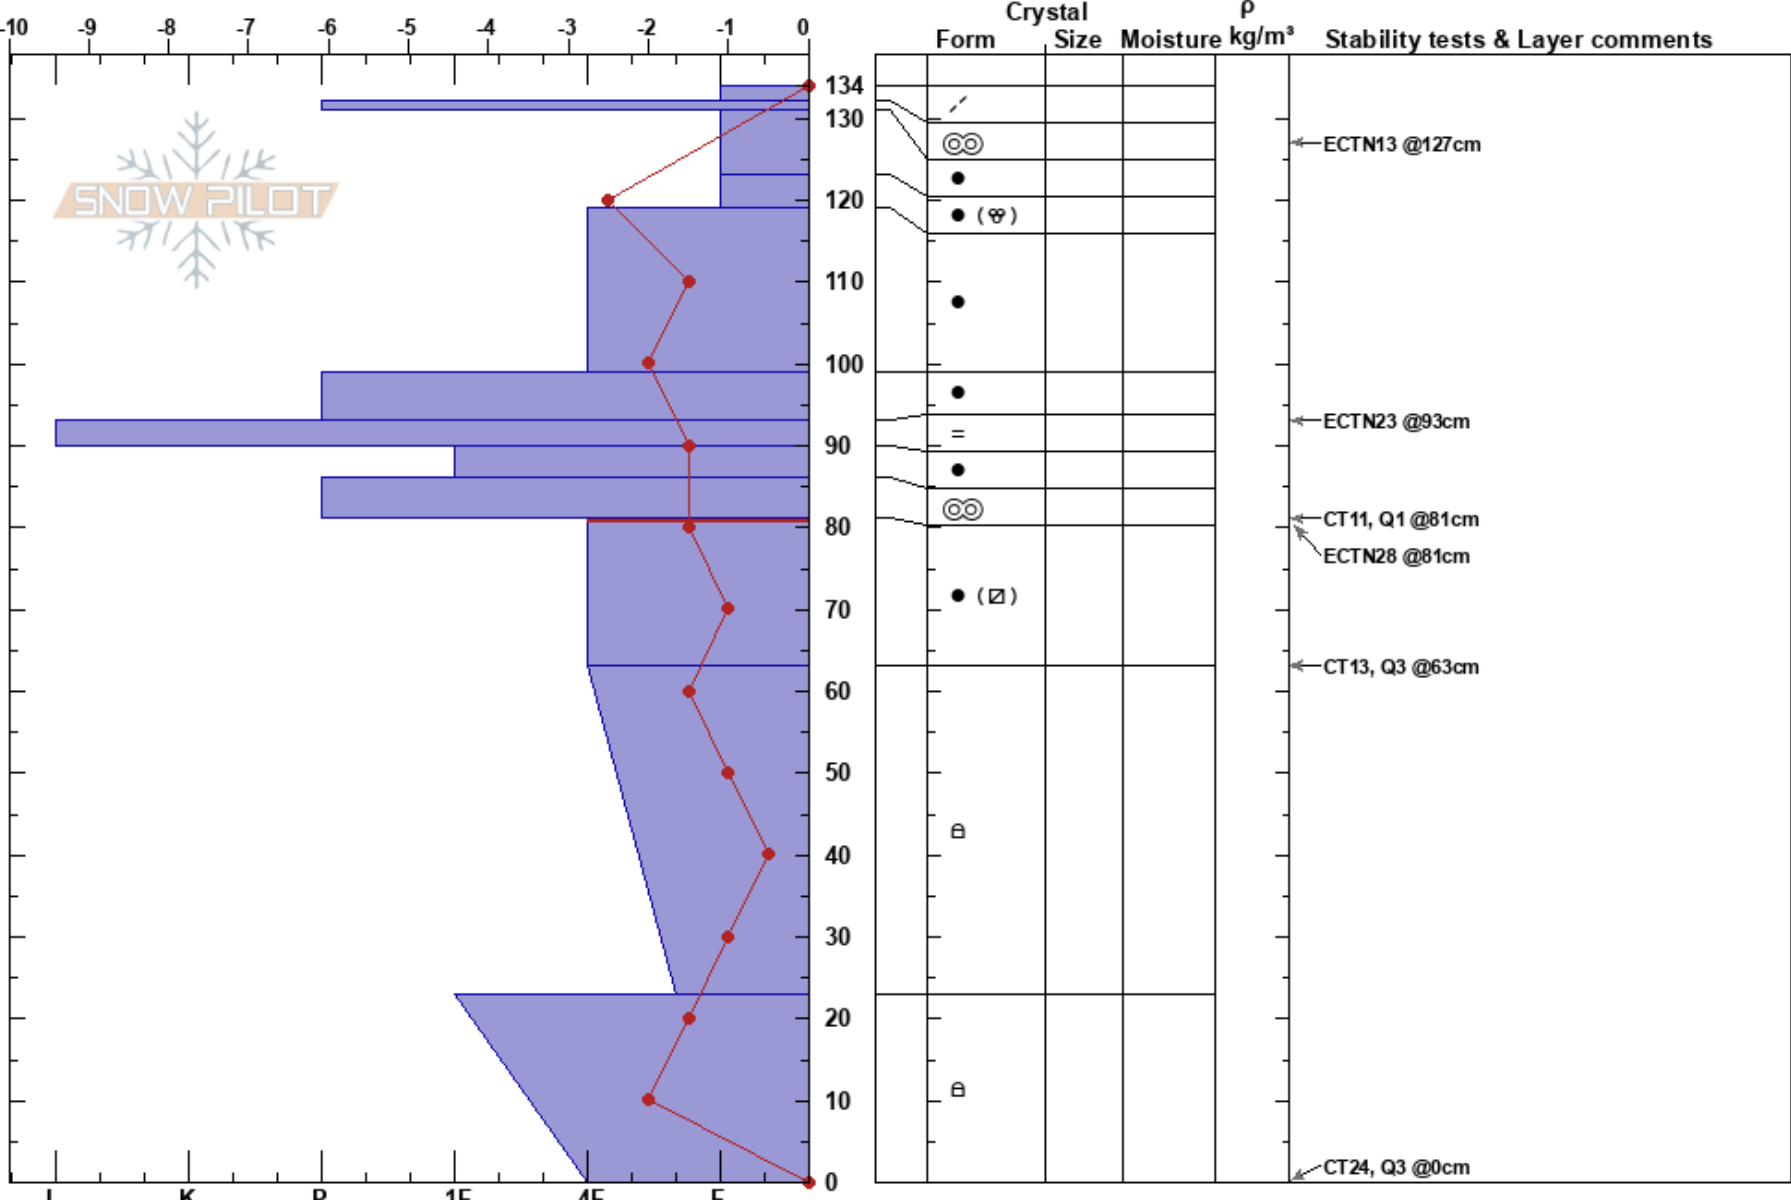

Jenny Bowl
 Rattlesnake Mtns
 MT
 Elevation: 7425 ft
 Aspect: 90°

Matt Radlowski
 02/18/2017 - 10:38am
 Co-ord: 47.03518N, -113.98822W
 Slope Angle: 28°
 Wind Loading: previous

Stability: Good
 Air Temperature: -2°C
 Sky Cover: BKN
 Precipitation: NO
 Wind: SW Light Breeze

HS: 134
 81-63cm: Problematic layer

Specifics: Ski tracks on slope

Notes: