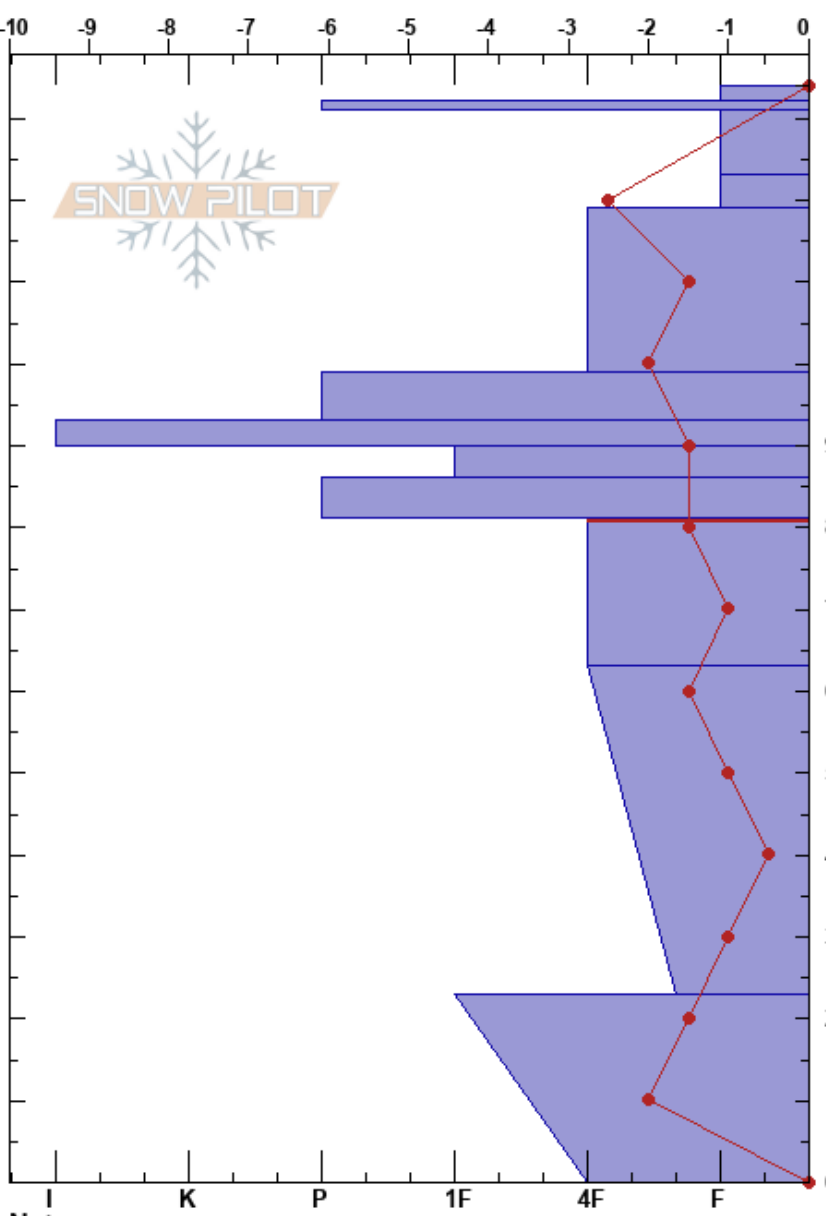

Jenny Bowl
 Rattlesnake Mtns
 MT
 Elevation: 7425 ft
 Aspect: 90°

Matt Radlowski
 02/18/2017 - 10:38am
 Co-ord: 47.03518N, -113.98822W
 Slope Angle: 28°
 Wind Loading: previous

Stability: Good
 Air Temperature: -2°C
 Sky Cover: BKN
 Precipitation: NO
 Wind: SW Light Breeze

HS: 134
 81-63cm: Problematic layer

Specifics: Ski tracks on slope

Height (cm)	Crystal			ρ kg/m ³	Stability tests & Layer comments
	Form	Size	Moisture		
134					
130					
127	⊙				← ECTN13 @127cm
120	• (ϕ)				
110	•				
100	•				
93	=				← ECTN23 @93cm
90	•				
81	⊙				← CT11, Q1 @81cm ← ECTN28 @81cm
70	• (⊘)				
63					← CT13, Q3 @63cm
40	⊖				
20	⊖				
0					← CT24, Q3 @0cm