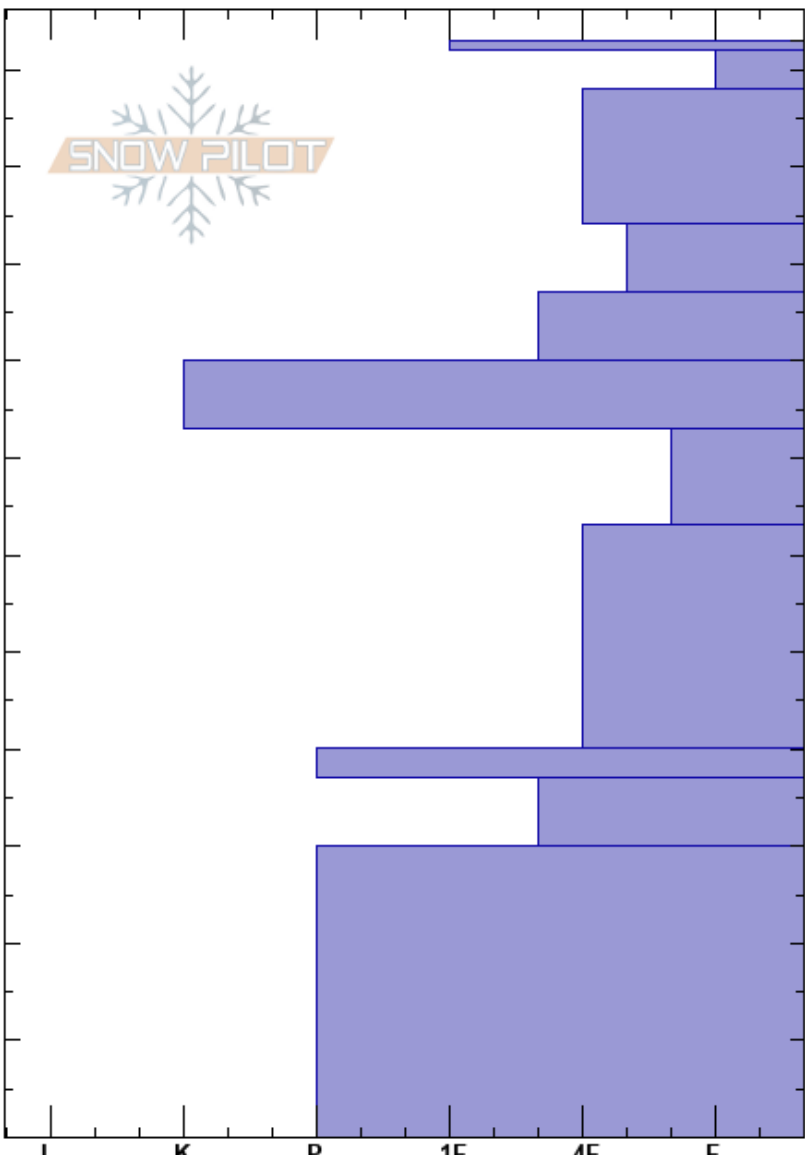

Blackmore N. Face
 Gallatin Range-N
 MT
 Elevation: 9120 ft
 Aspect: 350°
 Specifics: Recent avalanche activity on different slopes

Alex Marienthal
 02/16/2017 - 12:00pm
 Co-ord: 45.44948N, -111.00172W
 Slope Angle: 25°
 Wind Loading:

Stability: Good
 Air Temperature:
 Sky Cover: CLR
 Precipitation: NO
 Wind: SW Strong

HS: 113

Layer Notes:

Depth (cm)	Crystal		Moisture	ρ kg/m ³	Stability tests & Layer comments
	Form	Size			
113					
110	•				
100					
90	□				← ECTN7 @87cm
80					
70	□	2-3			
60					
50	□				
40	(^)				
30	⊙⊙ (^)				
20					
10					
0					