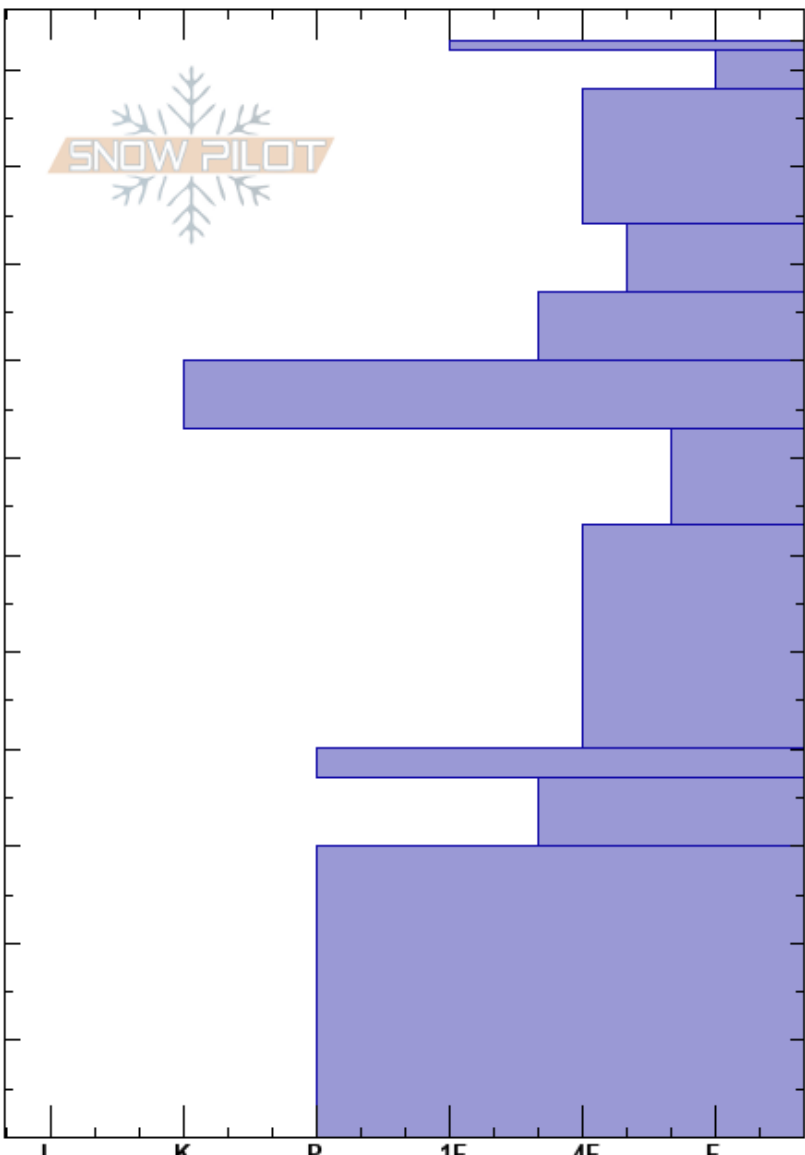

Blackmore N. Face  
 Gallatin Range-N  
 MT  
 Elevation: 9120 ft  
 Aspect: 350°  
 Specifics: Recent avalanche activity on different slopes

Alex Marienthal  
 02/16/2017 - 12:00pm  
 Co-ord: 45.44948N, -111.00172W  
 Slope Angle: 25°  
 Wind Loading:

Stability: Good  
 Air Temperature:  
 Sky Cover: CLR  
 Precipitation: NO  
 Wind: SW Strong

HS: 113

Layer Notes:

| Depth (cm) | Crystal |      | Moisture | $\rho$<br>kg/m <sup>3</sup> | Stability tests & Layer comments |
|------------|---------|------|----------|-----------------------------|----------------------------------|
|            | Form    | Size |          |                             |                                  |
| 113        |         |      |          |                             |                                  |
| 110        | •       |      |          |                             |                                  |
| 100        |         |      |          |                             |                                  |
| 90         | □       |      |          |                             | ← ECTN7 @87cm                    |
| 80         |         |      |          |                             |                                  |
| 70         | □       | 2-3  |          |                             |                                  |
| 60         |         |      |          |                             |                                  |
| 50         | □       |      |          |                             |                                  |
| 40         | (^)     |      |          |                             |                                  |
| 30         | ⊙⊙ (^)  |      |          |                             |                                  |