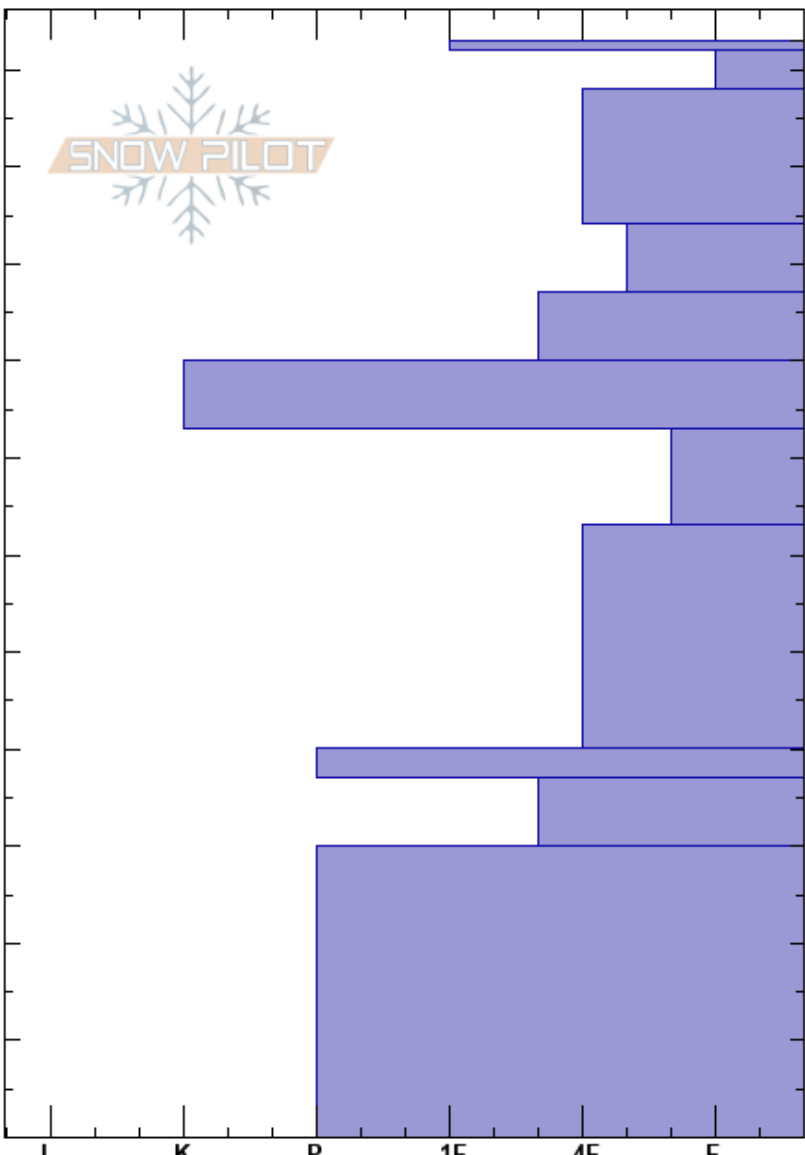

Blackmore N. Face
 Gallatin Range-N
 MT
 Elevation: 9120 ft
 Aspect: 350°
 Specifics: Recent avalanche activity on different slopes

Alex Marienthal
 02/16/2017 - 12:00pm
 Co-ord: 45.44948N, -111.00172W
 Slope Angle: 25°
 Wind Loading:

Stability: Good
 Air Temperature:
 Sky Cover: CLR
 Precipitation: NO
 Wind: SW Strong

HS: 113

Layer Notes:

Depth (cm)	Crystal		Moisture	ρ kg/m ³	Stability tests & Layer comments
	Form	Size			
113					
110	•				
100					
90	□				← ECTN7 @87cm
80					
70	□	2-3			
60					
50	□				
40	(^)				
30	⊙⊙ (^)				