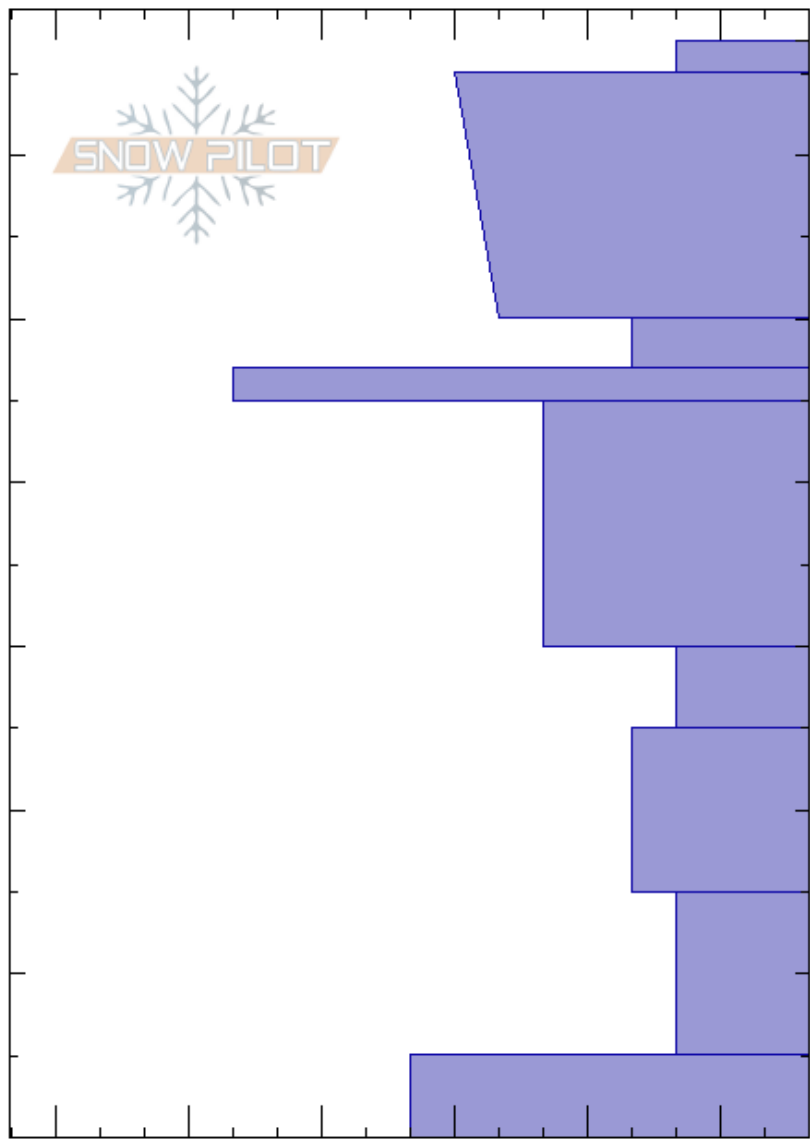

Low Bench-Mary's Bush
 Madison Range-N
 MT

Chelan Babineau-Z
 12/31/2019 - 2:00pm
Co-ord:
Elevation: 9500 ft
Aspect: 30°
Wind Loading: no

Stability:
Air Temperature: -5°C
Sky Cover: OVC
Precipitation: S-1
Wind: W Moderate

HS: 67
PF: 10
PS: 2
 30-25cm: Problematic layer

Specifics: Pit dug in a Ski Area; Ski tracks on slope; We skied slope

Depth (cm)	Crystal		ρ kg/m ³	Stability tests & Layer comments
	Form	Size		
67				
60	+			
50	● (□)			
40	● (□)			
30	□	2-3		← CT21, Q2 @30cm ← CT22, Q2 @30cm
20	□	1		
10		2-3		
0	■			