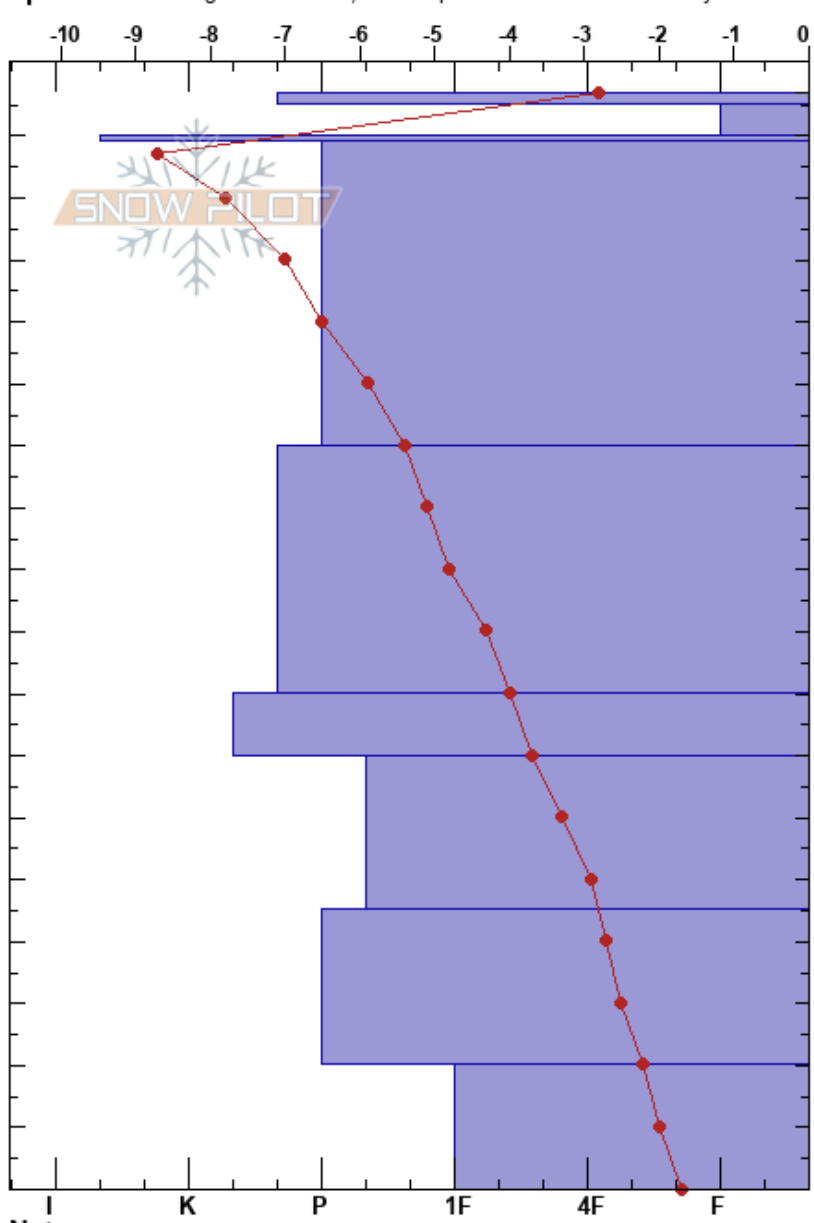

Intuition Bowl, bottom
 Tenmile Range
 CO
 Elevation: 11600 ft
 Aspect: SE
 Specifics: Pit dug in a Ski Area; Pit is representative of backcountry

Chris Abell
 02/18/2017 - 10:00am
 Co-ord: 39.50084N, -106.10774W
 Slope Angle: 16°
 Wind Loading: no

Stability: HS: 177
 Air Temperature: -1°C PF: 15
 Sky Cover: SCT
 Precipitation: NO
 Wind: N Light Breeze
 Layer Notes:

Form	Crystal Size	Moisture	ρ kg/m ³	Stability tests & Layer comments
∅	1			
/	0.5			
-				
•	0.5			← STM @ 145cm
⊖	0.5			
⊖	1			
⊖	0.5			
⊖	1.5			
□	3.5			← ECTX