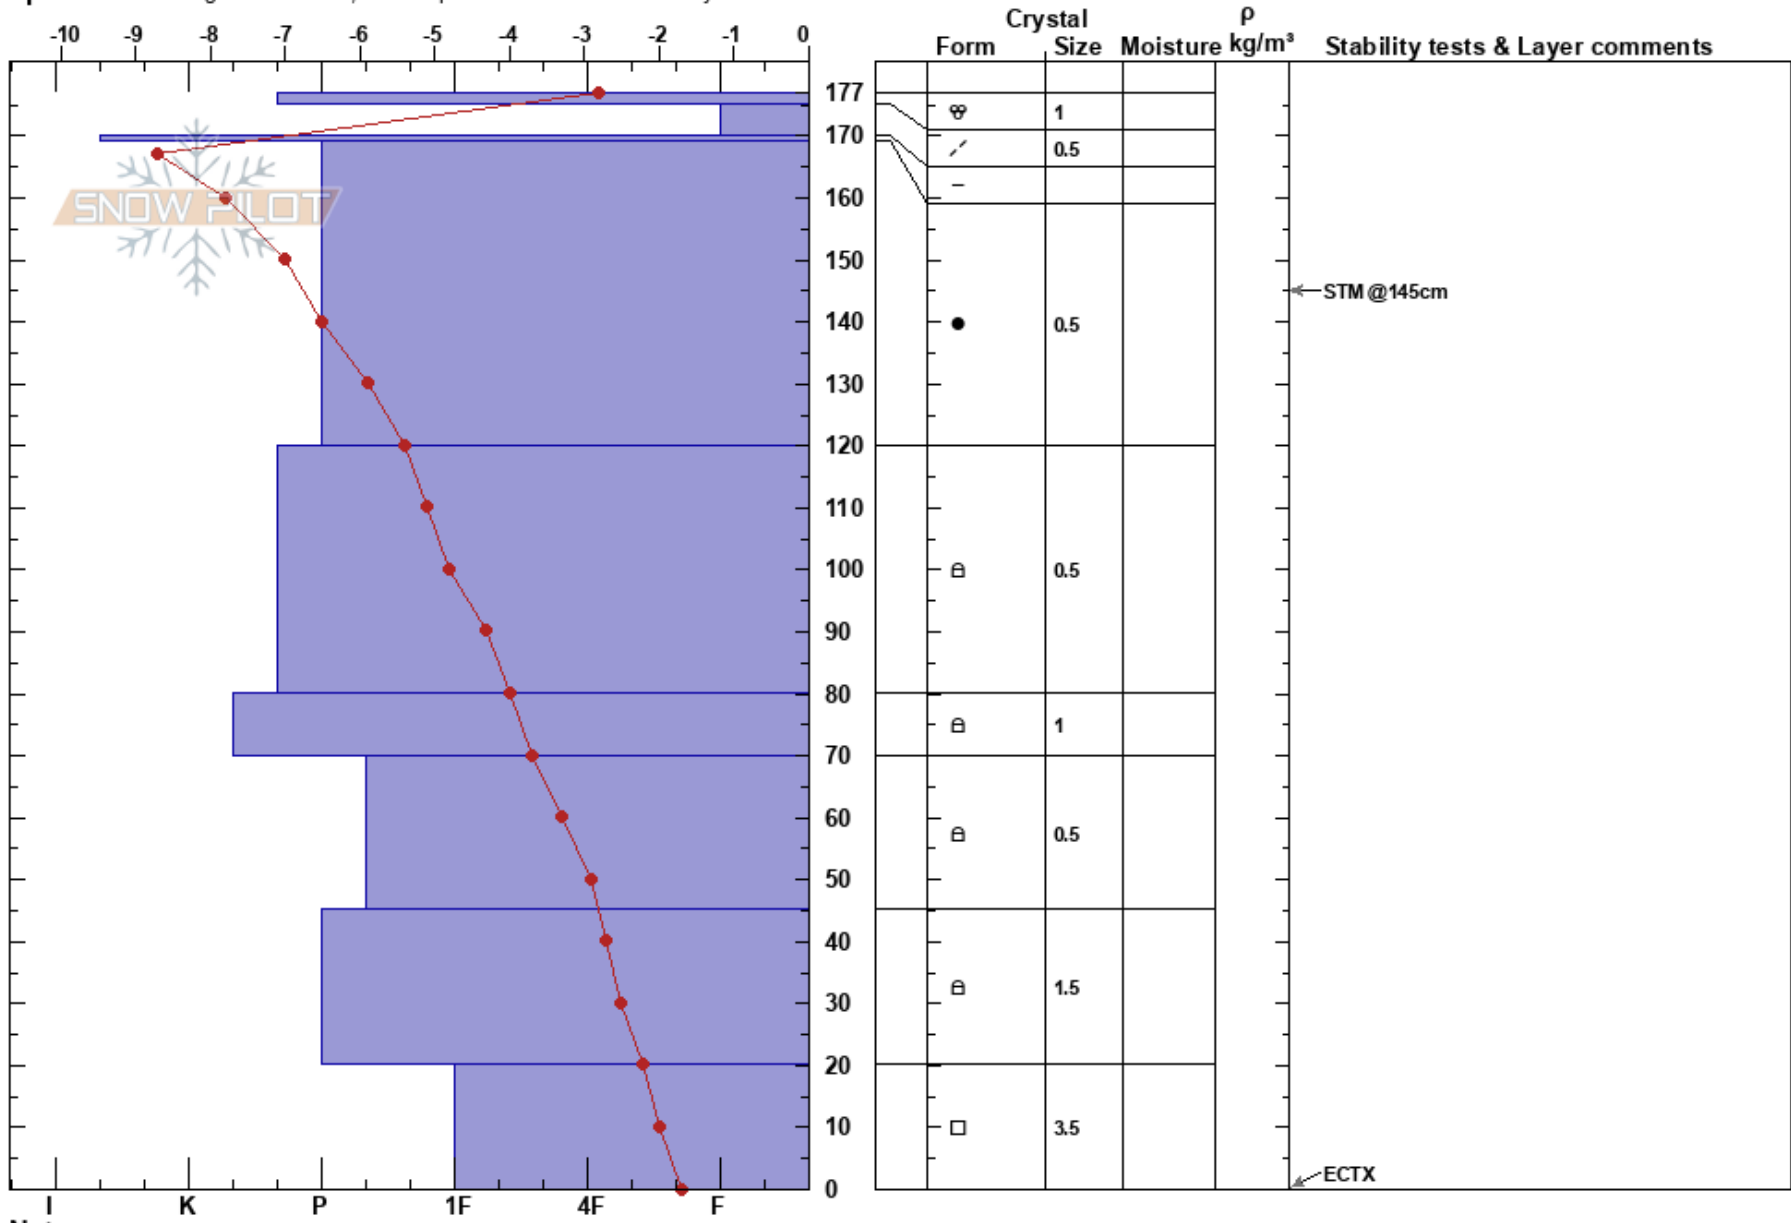

Intuition Bowl, bottom
 Tenmile Range
 CO
 Elevation: 11600 ft
 Aspect: SE
 Specifics: Pit dug in a Ski Area; Pit is representative of backcountry

Chris Abell
 02/18/2017 - 10:00am
 Co-ord: 39.50084N, -106.10774W
 Slope Angle: 16°
 Wind Loading: no

Stability: **HS: 177**
 Air Temperature: -1°C **PF: 15**
 Sky Cover: SCT
 Precipitation: NO
 Wind: N Light Breeze

Layer Notes:

Notes: