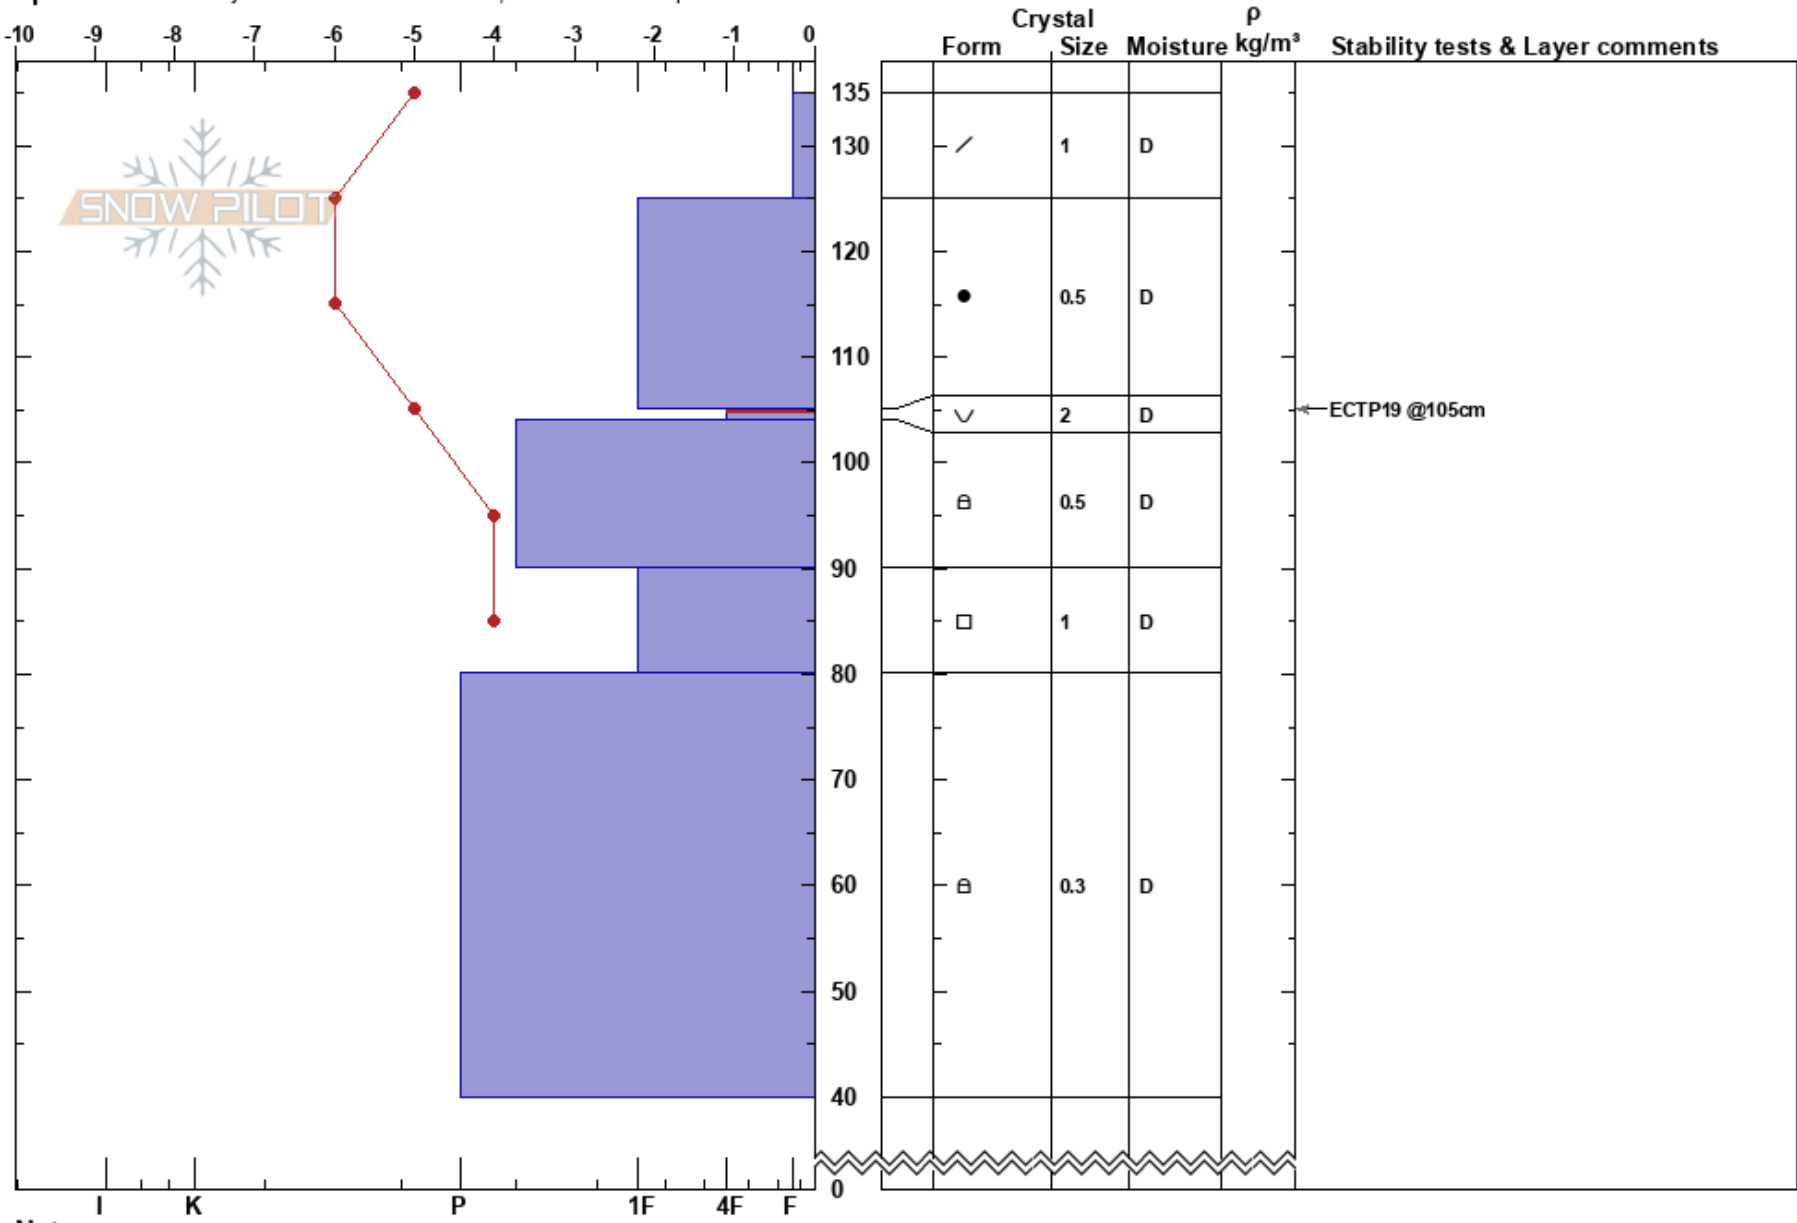

Gash Avy Crown Profile
 Front Range
 CO
 Elevation: 11400 ft
 Aspect: 30°
 Specifics: Pit is adjacent to avalanche: crown; Ski tracks on slope

Lucas Mouttet
 02/18/2017 - 10:30am
 Co-ord: 40.51351N, -105.90157W
 Slope Angle: 33°
 Wind Loading: no

Stability: Good
 Air Temperature: -2°C
 Sky Cover: SCT
 Precipitation: NO
 Wind: W Calm
 HS: 135
 PF: 25
 105-104cm: Problematic layer

Notes: Avalanche incident occurred on Sunday, Feb 12 - http://avalanche.state.co.us/caic/obs/obs_report.php?obs_id=45504