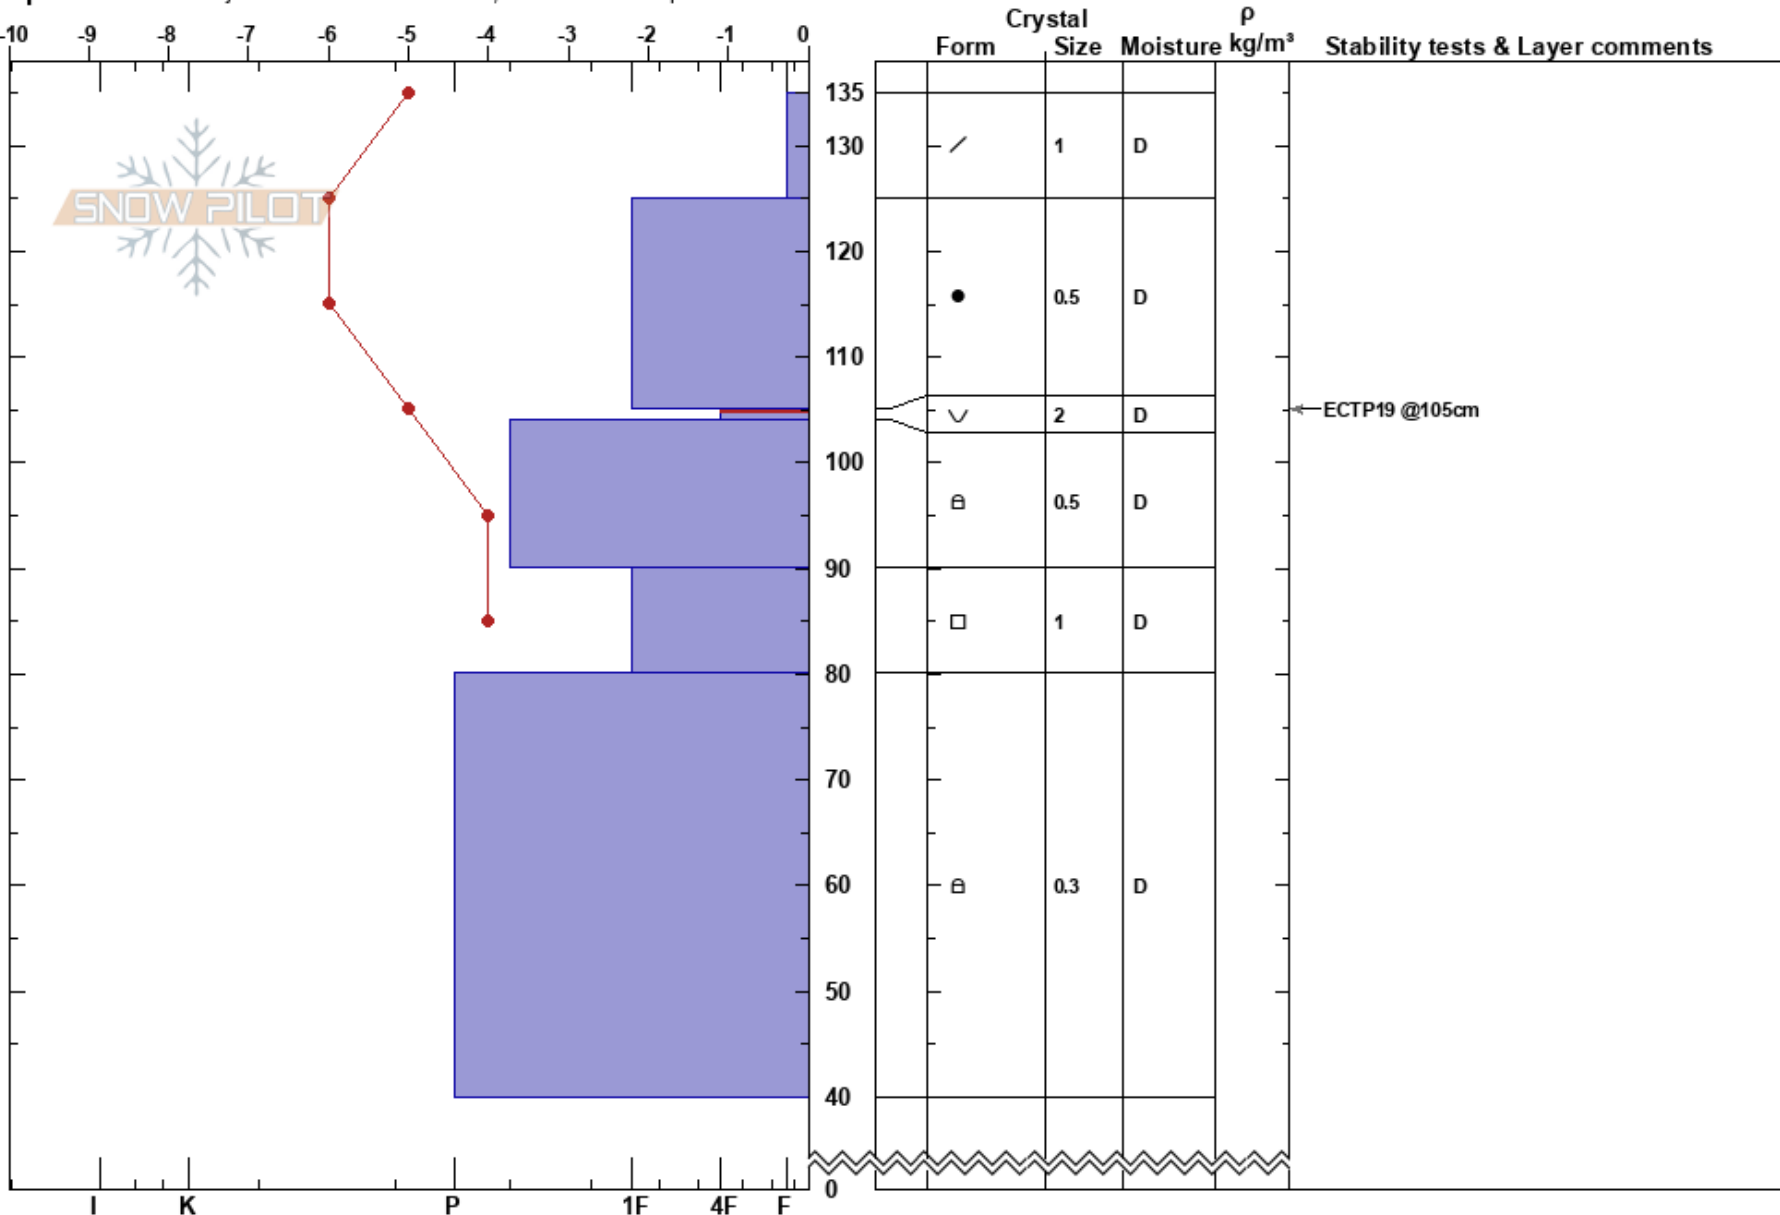

Gash Avy Crown Profile Lucas Mouttet
 Front Range 02/18/2017 - 10:30am
 CO Co-ord: 40.51351N, -105.90157W
 Elevation: 11400 ft Slope Angle: 33°
 Aspect: 30° Wind Loading: no
 Specifics: Pit is adjacent to avalanche: crown; Ski tracks on slope

Stability: Good HS: 135 Layer Notes:
 Air Temperature: -2°C PF: 25 105-104cm: Problematic layer
 Sky Cover: SCT
 Precipitation: NO
 Wind: W Calm

Notes: Avalanche incident occurred on Sunday, Feb 12 - http://avalanche.state.co.us/caic/obs/obs_report.php?obs_id=45504