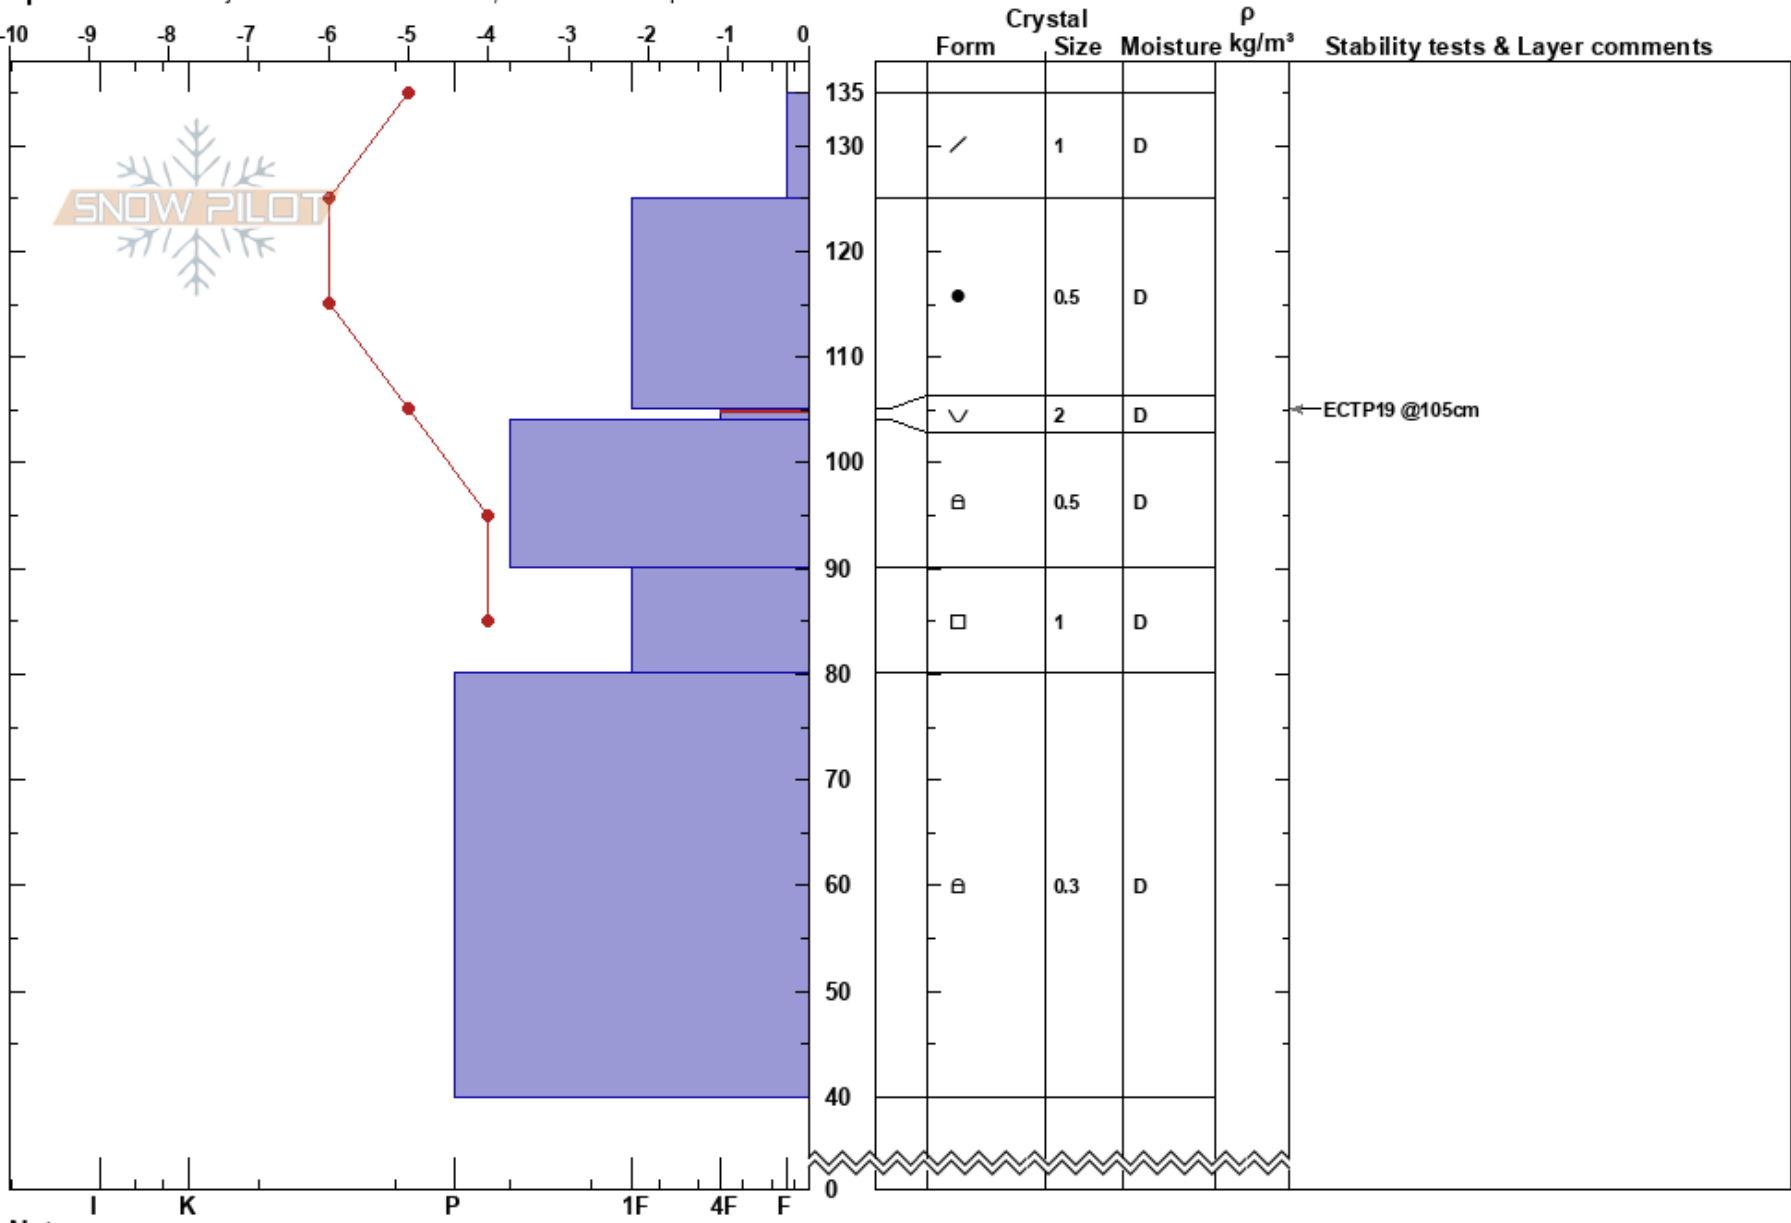

Gash Avy Crown Profile Lucas Mouttet
 Front Range 02/18/2017 - 10:30am
 CO Co-ord: 40.51351N, -105.90157W
 Elevation: 11400 ft Slope Angle: 33°
 Aspect: 30° Wind Loading: no
 Specifics: Pit is adjacent to avalanche: crown; Ski tracks on slope

Stability: Good HS: 135 Layer Notes:
 Air Temperature: -2°C PF: 25 105-104cm: Problematic layer
 Sky Cover: SCT
 Precipitation: NO
 Wind: W Calm

Notes: Avalanche incident occurred on Sunday, Feb 12 - http://avalanche.state.co.us/caic/obs/obs_report.php?obs_id=45504