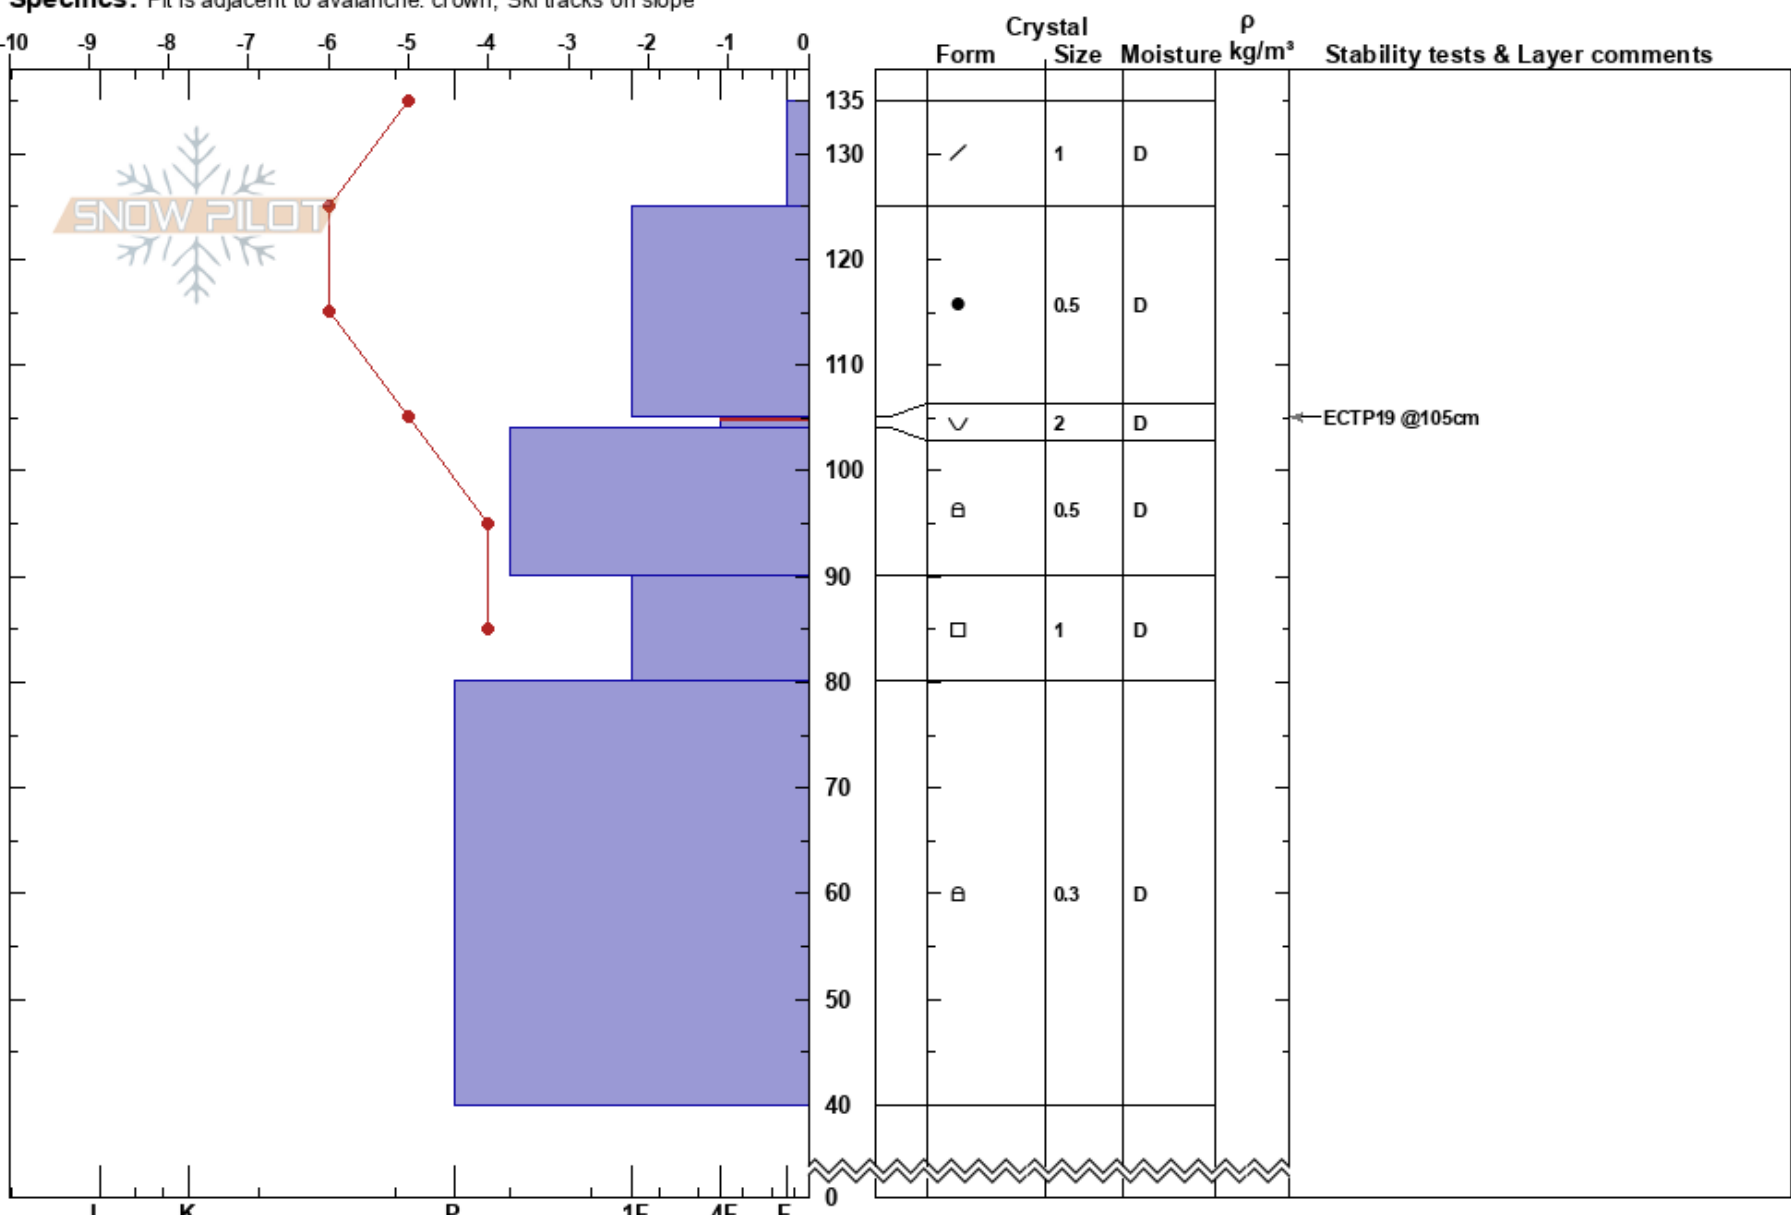

Gash Avy Crown Profile Lucas Mouttet
 Front Range 02/18/2017 - 10:30am
 CO Co-ord: 40.51351N, -105.90157W
 Elevation: 11400 ft Slope Angle: 33°
 Aspect: 30° Wind Loading: no
 Specifics: Pit is adjacent to avalanche: crown; Ski tracks on slope

Stability: Good HS: 135 Layer Notes:
 Air Temperature: -2°C PF: 25 105-104cm: Problematic layer
 Sky Cover: SCT
 Precipitation: NO
 Wind: W Calm

Notes: Avalanche incident occurred on Sunday, Feb 12 - http://avalanche.state.co.us/caic/obs/obs_report.php?obs_id=45504