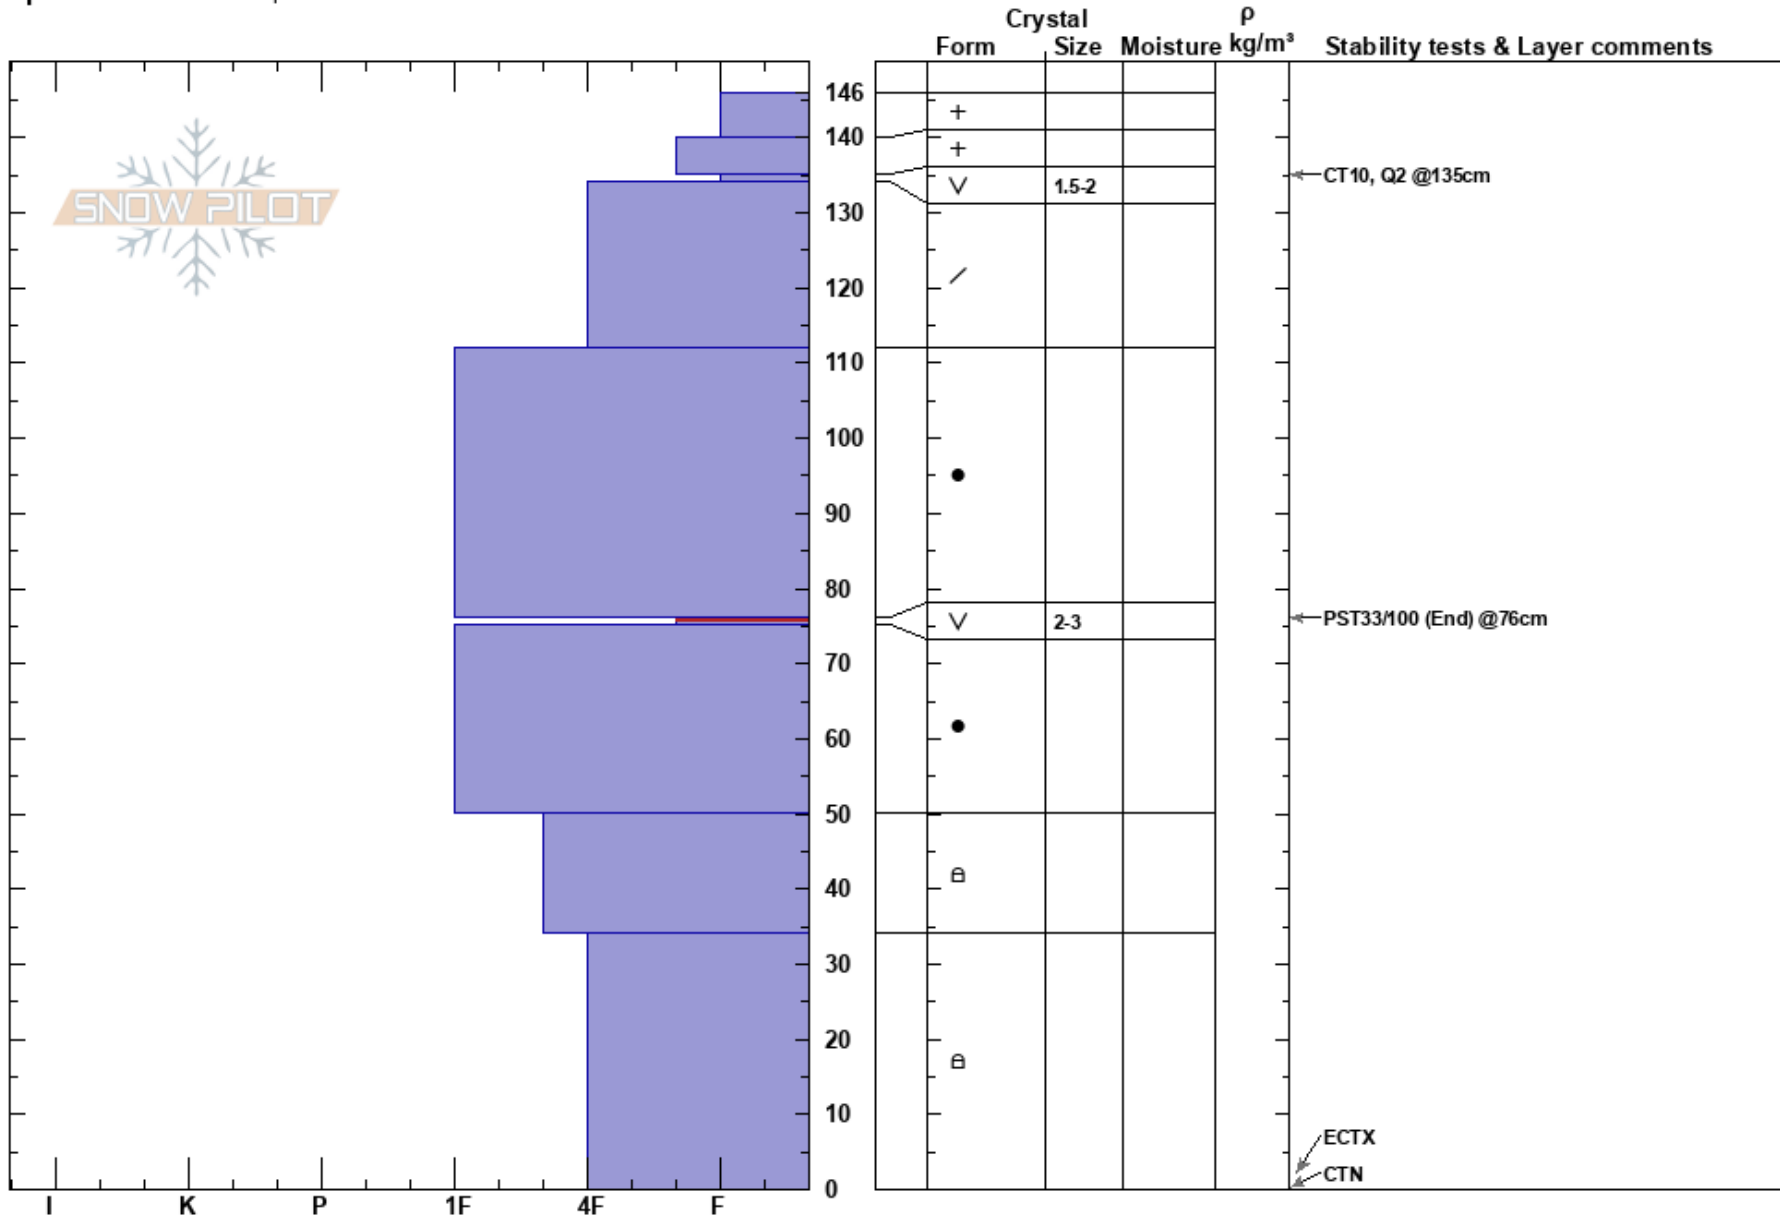

Bacon Rind E, 2/18/17
 Madison Range-S
 MT
 Elevation: 9000 ft
 Aspect: 90°
 Specifics: We skied slope

Eric Knoff
 02/18/2017 - 11:35am
 Co-ord:
 Slope Angle: 16°
 Wind Loading: no

Stability: Good HS: 146
 Air Temperature: -5°C
 Sky Cover: OVC
 Precipitation:
 Wind: SW Moderate
 Layer Notes:
 76-75cm: Problematic layer

Notes: CPST 32/100 end at 76 cm's