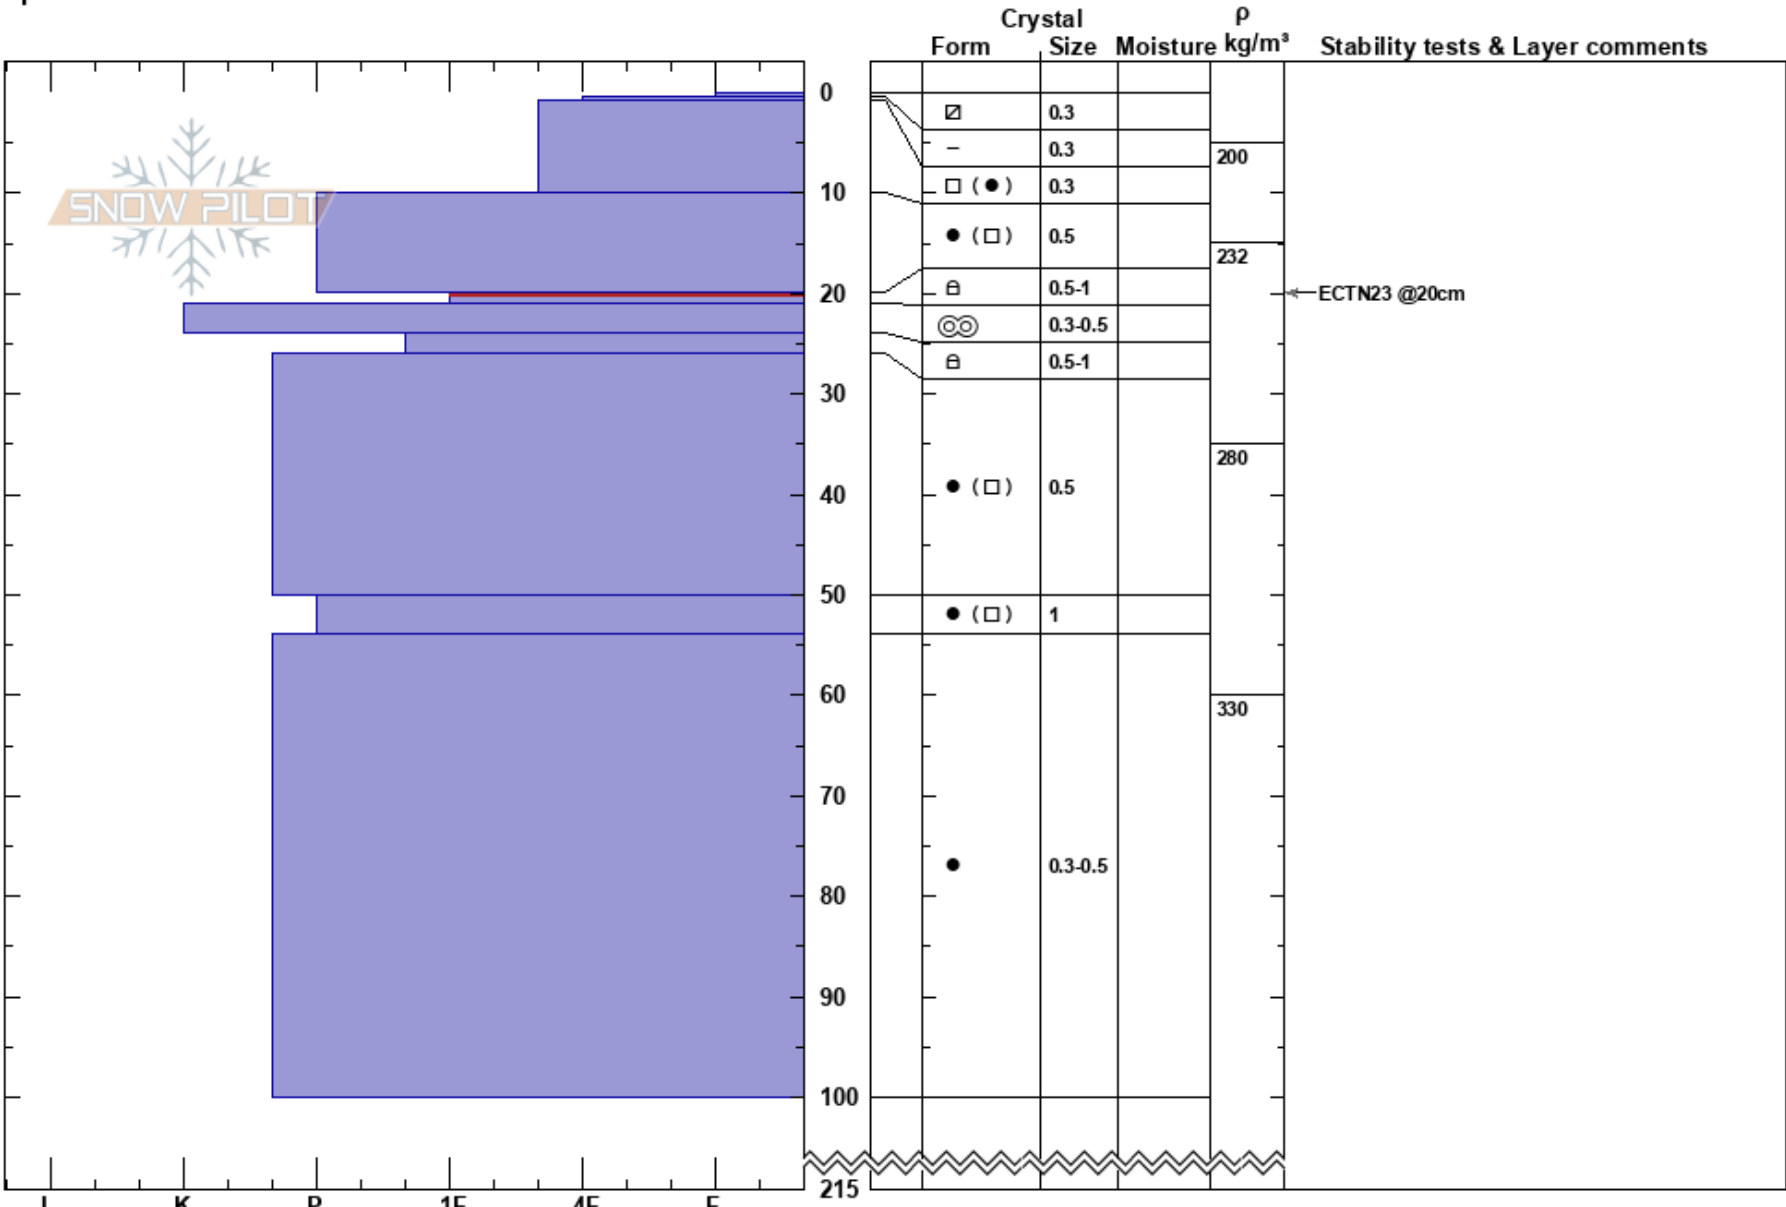

20170217 Sister #1  
 Front Range  
 CO  
 Elevation: 11789 ft  
 Aspect: 11°  
 Specifics:

Ron Simenhois  
 02/17/2017 - 10:20am  
 Co-ord: 13S 106W 40N  
 Slope Angle: 32°  
 Wind Loading:

Stability: Good  
 Air Temperature: -5.5°C  
 Sky Cover: FEW  
 Precipitation: NO  
 Wind: S Light Breeze

HS:215  
 Layer Notes:  
 20-21cm: Problematic layer

Notes: Pit was dug above Sister #1.