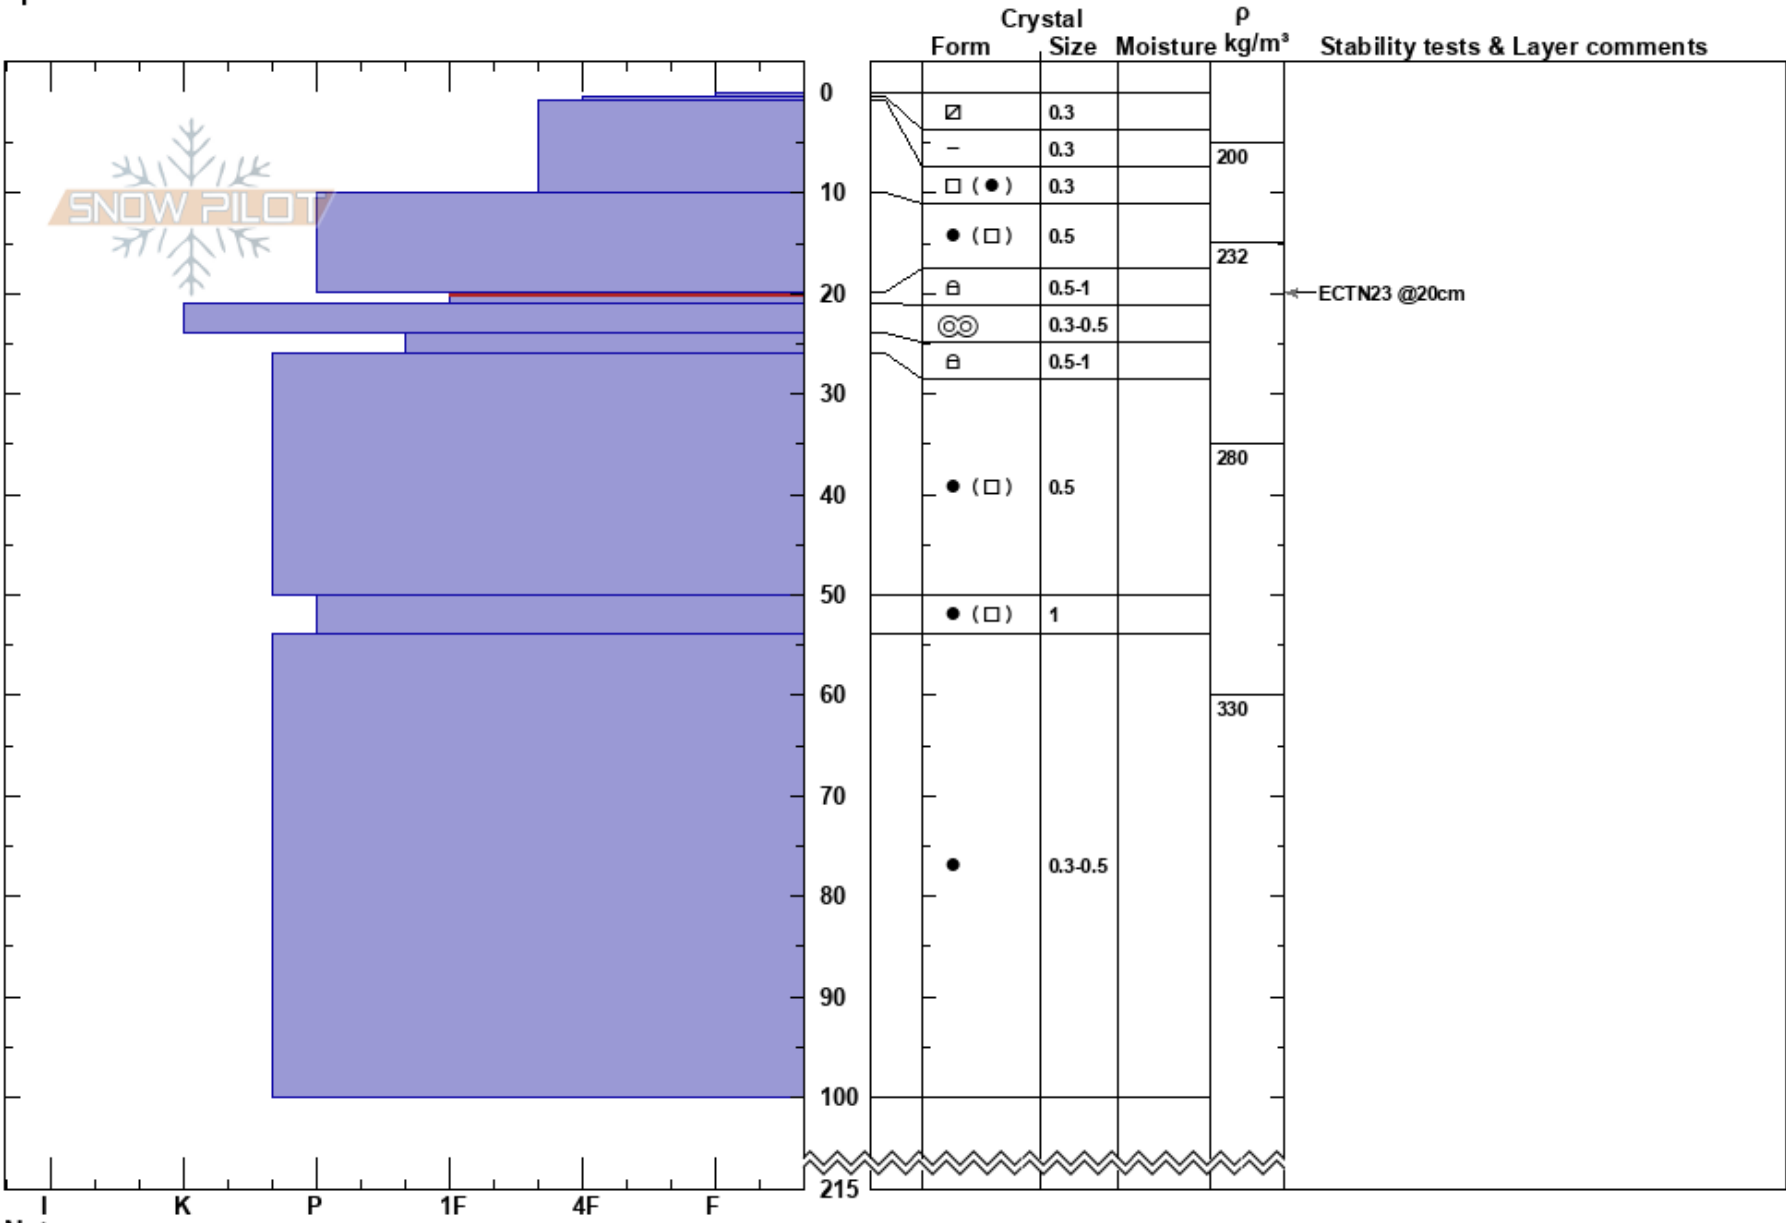

20170217 Sister #1
 Front Range
 CO
 Elevation: 11789 ft
 Aspect: 11°
 Specifics:

Ron Simenhois
 02/17/2017 - 10:20am
 Co-ord: 13S 106W 40N
 Slope Angle: 32°
 Wind Loading:

Stability: Good
 Air Temperature: -5.5°C
 Sky Cover: FEW
 Precipitation: NO
 Wind: S Light Breeze

HS:215
 Layer Notes:
 20-21cm: Problematic layer

Notes: Pit was dug above Sister #1.