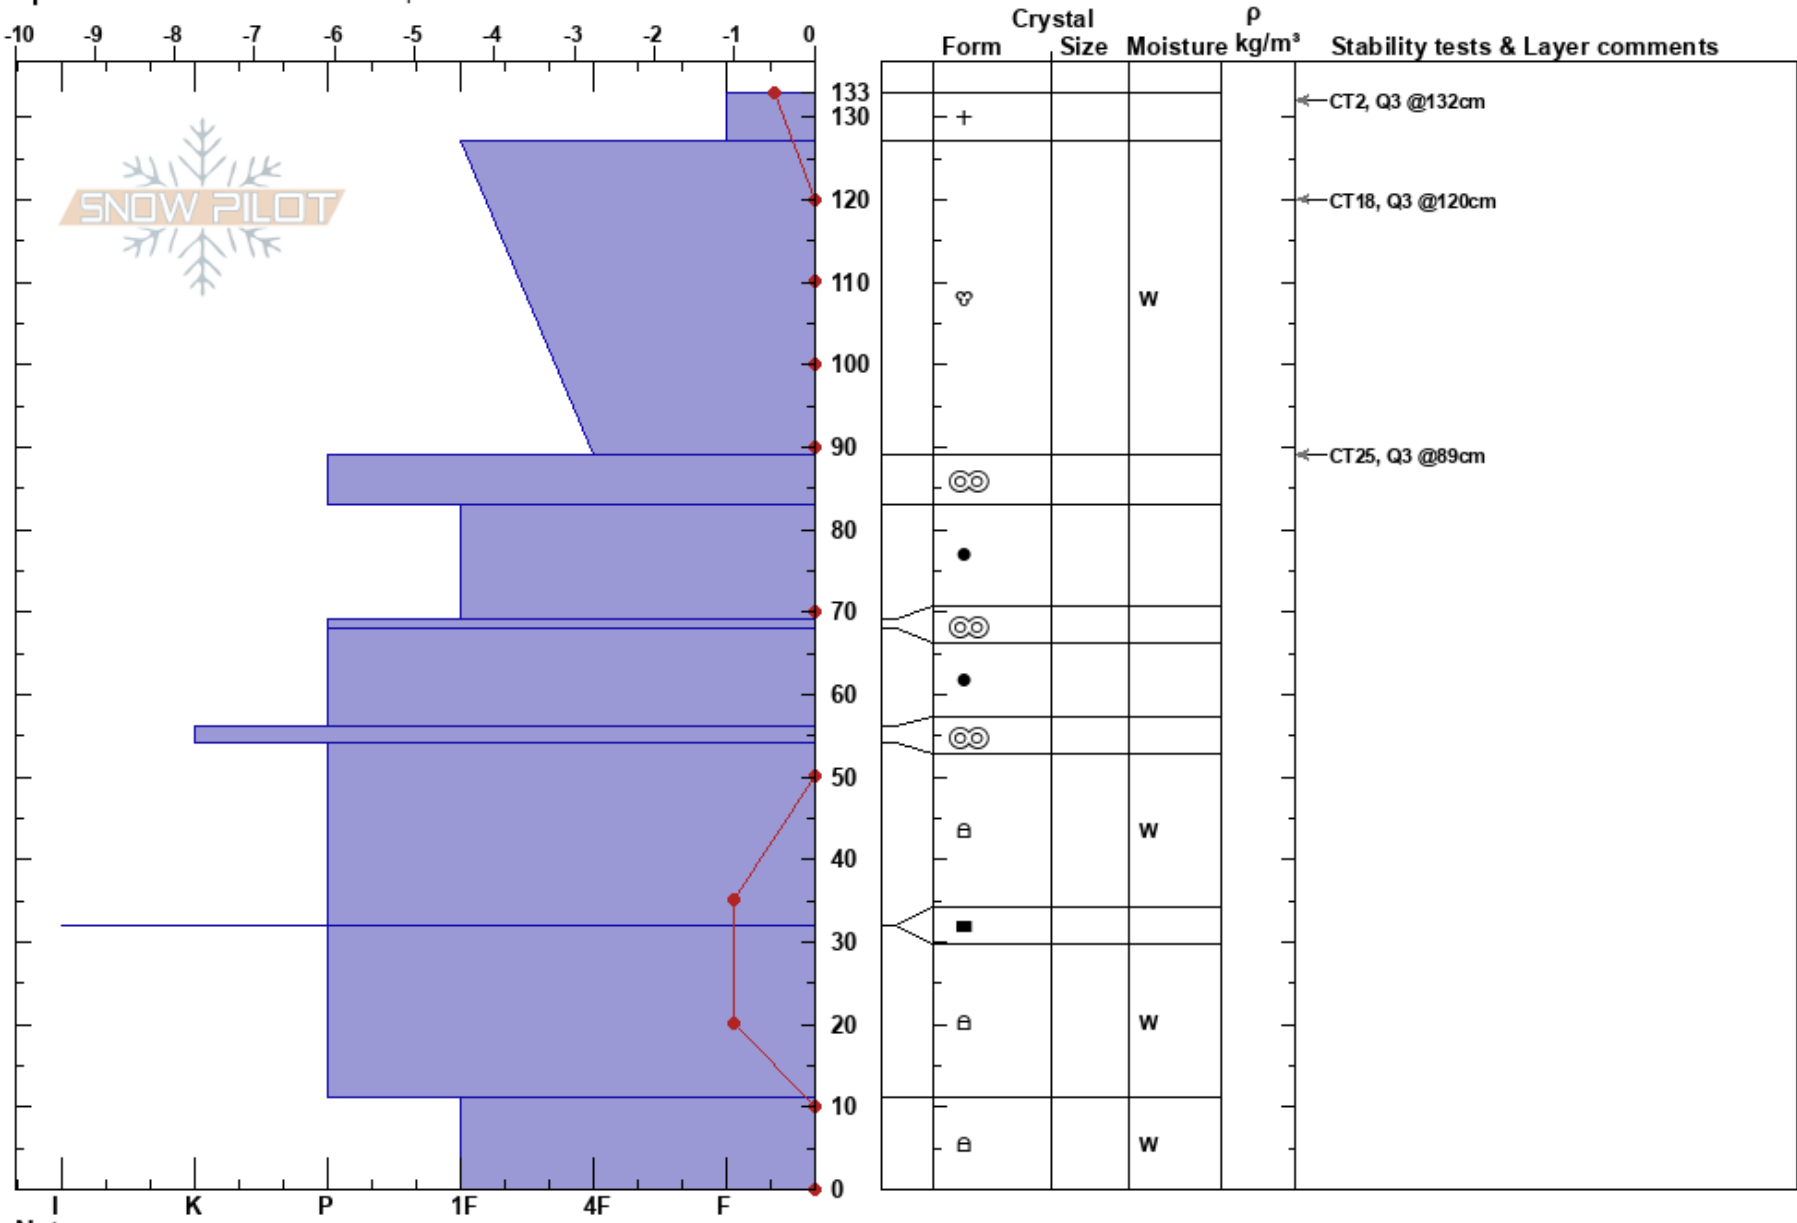

Granite Pass  
 Bitterroot  
 MT  
 Elevation: 5745 ft  
 Aspect: 150°  
 Specifics: Snowmobile tracks on slope

Matt Radlowski  
 02/17/2017 - 11:00am  
 Co-ord: 46.65069N, -114.65169W  
 Slope Angle: 15°  
 Wind Loading:

Stability: Very Good  
 Air Temperature: 0°C  
 Sky Cover: BKN  
 Precipitation: NO  
 Wind: Calm

HS: 133  
 PF: 20  
 Layer Notes:

Notes: