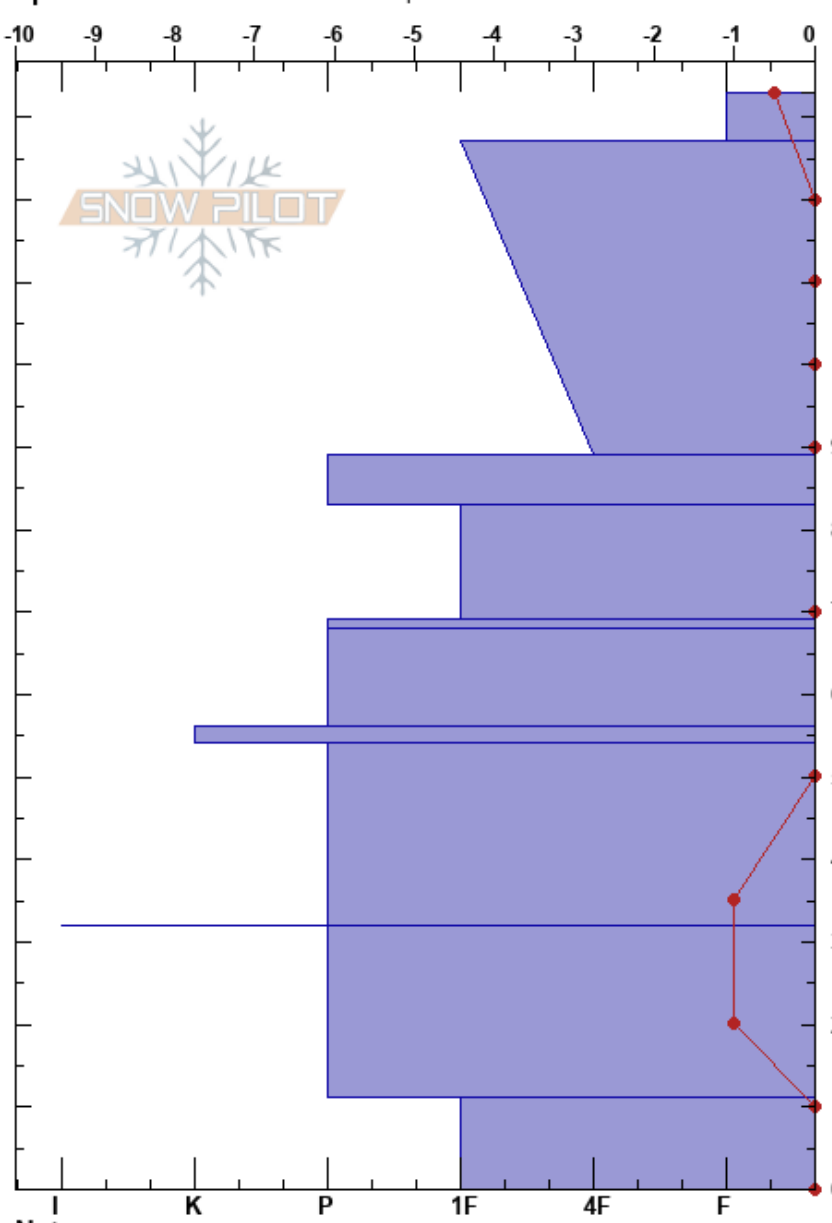

Granite Pass
 Bitterroot
 MT
 Elevation: 5745 ft
 Aspect: 150°
 Specifics: Snowmobile tracks on slope

Matt Radlowski
 02/17/2017 - 11:00am
 Co-ord: 46.65069N, -114.65169W
 Slope Angle: 15°
 Wind Loading:

Stability: Very Good
 Air Temperature: 0°C
 Sky Cover: BKN
 Precipitation: NO
 Wind: Calm

HS: 133
 PF: 20
 Layer Notes:

Form	Crystal		ρ kg/m ³	Stability tests & Layer comments
	Size	Moisture		
				← CT2, Q3 @132cm
+				
				← CT18, Q3 @120cm
∩		w		
				← CT25, Q3 @89cm
⊙				
•				
⊙				
•				
⊙				
∩		w		
■				
∩		w		
∩		w		