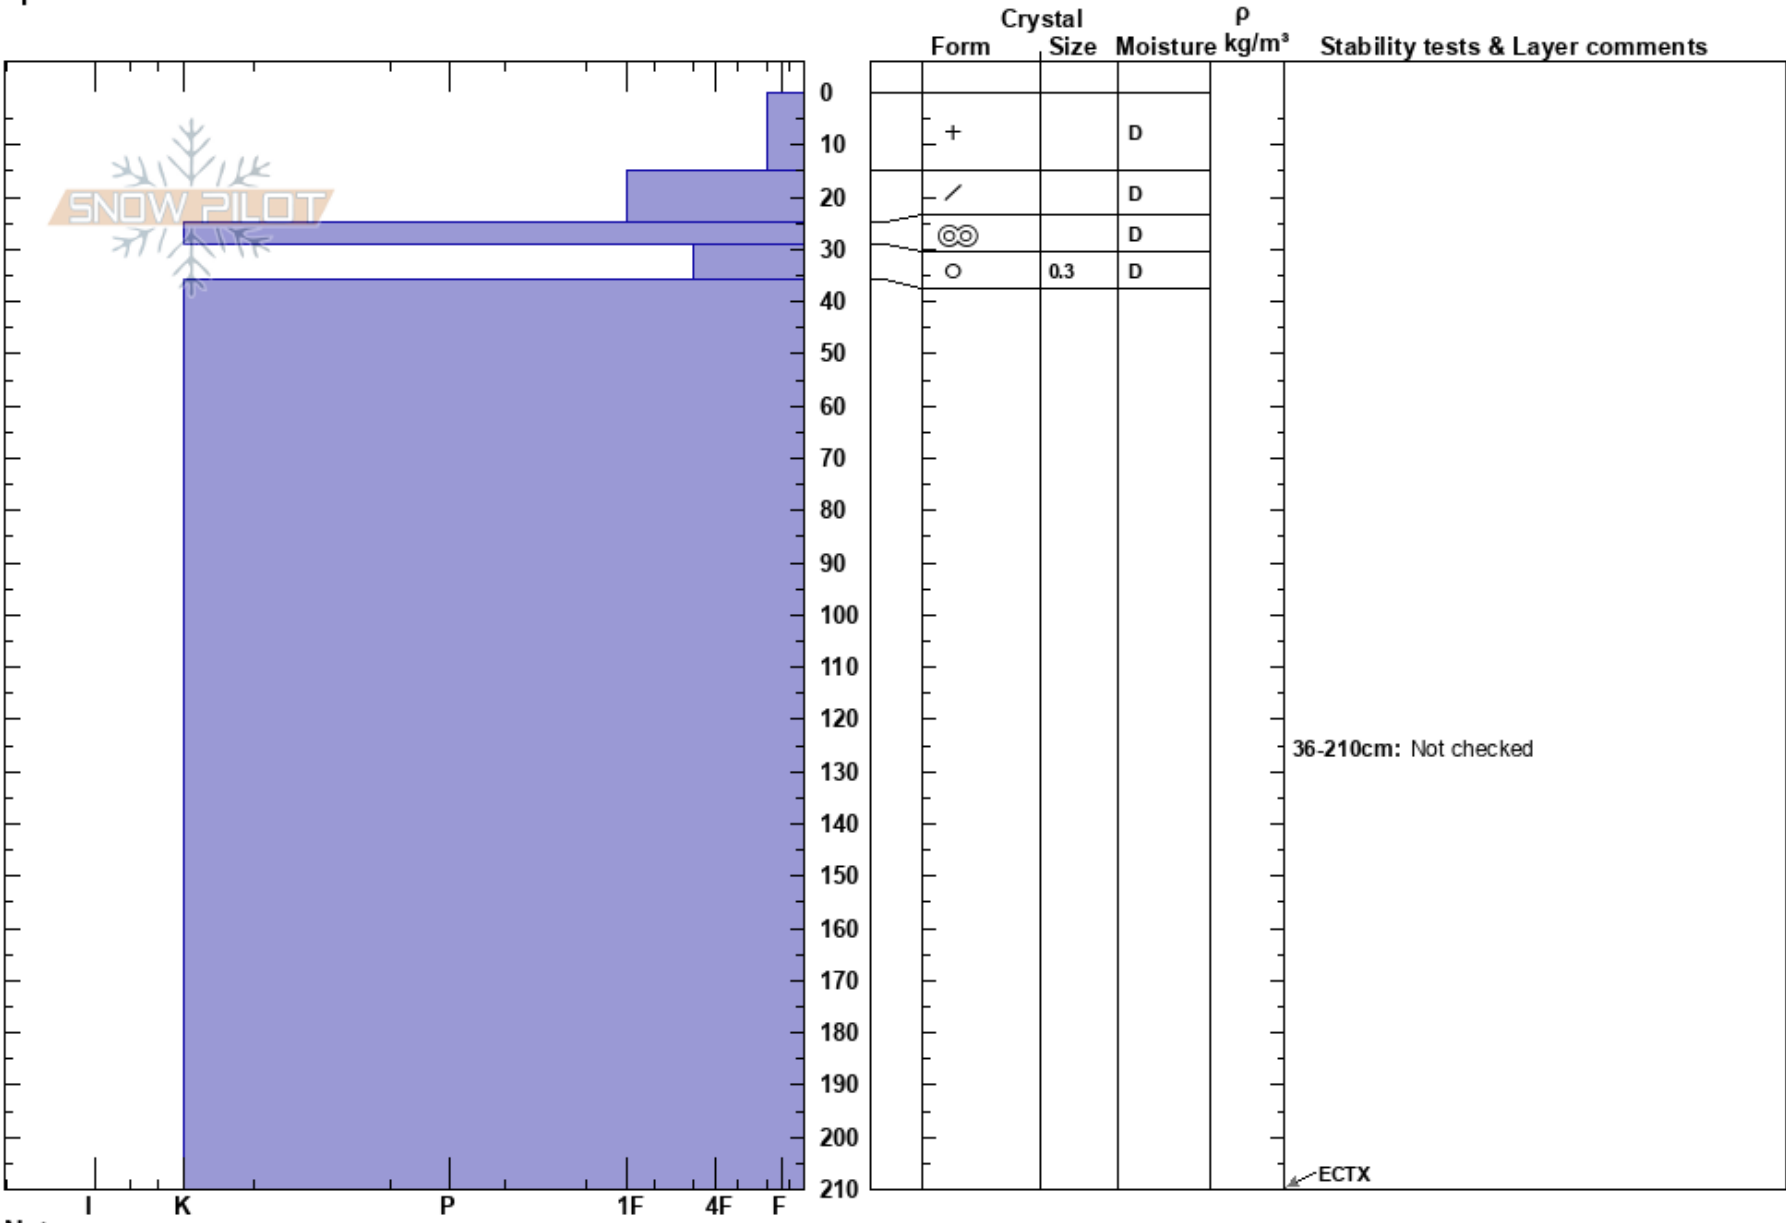

Rørnestind 700
 Lyngen Alps
 Norway
 Elevation: 700 m
 Aspect: 120°
 Specifics:

Patrik Jonsson
 17/02/2017 - 11:57
 Co-ord: 69.56764N, 20.12017E
 Slope Angle: 20°
 Wind Loading:

Stability:
 Air Temperature:
 Sky Cover:
 Precipitation:
 Wind:

HS:210
 29-36cm: Problematic layer
 36-210cm: Not checked

Notes: