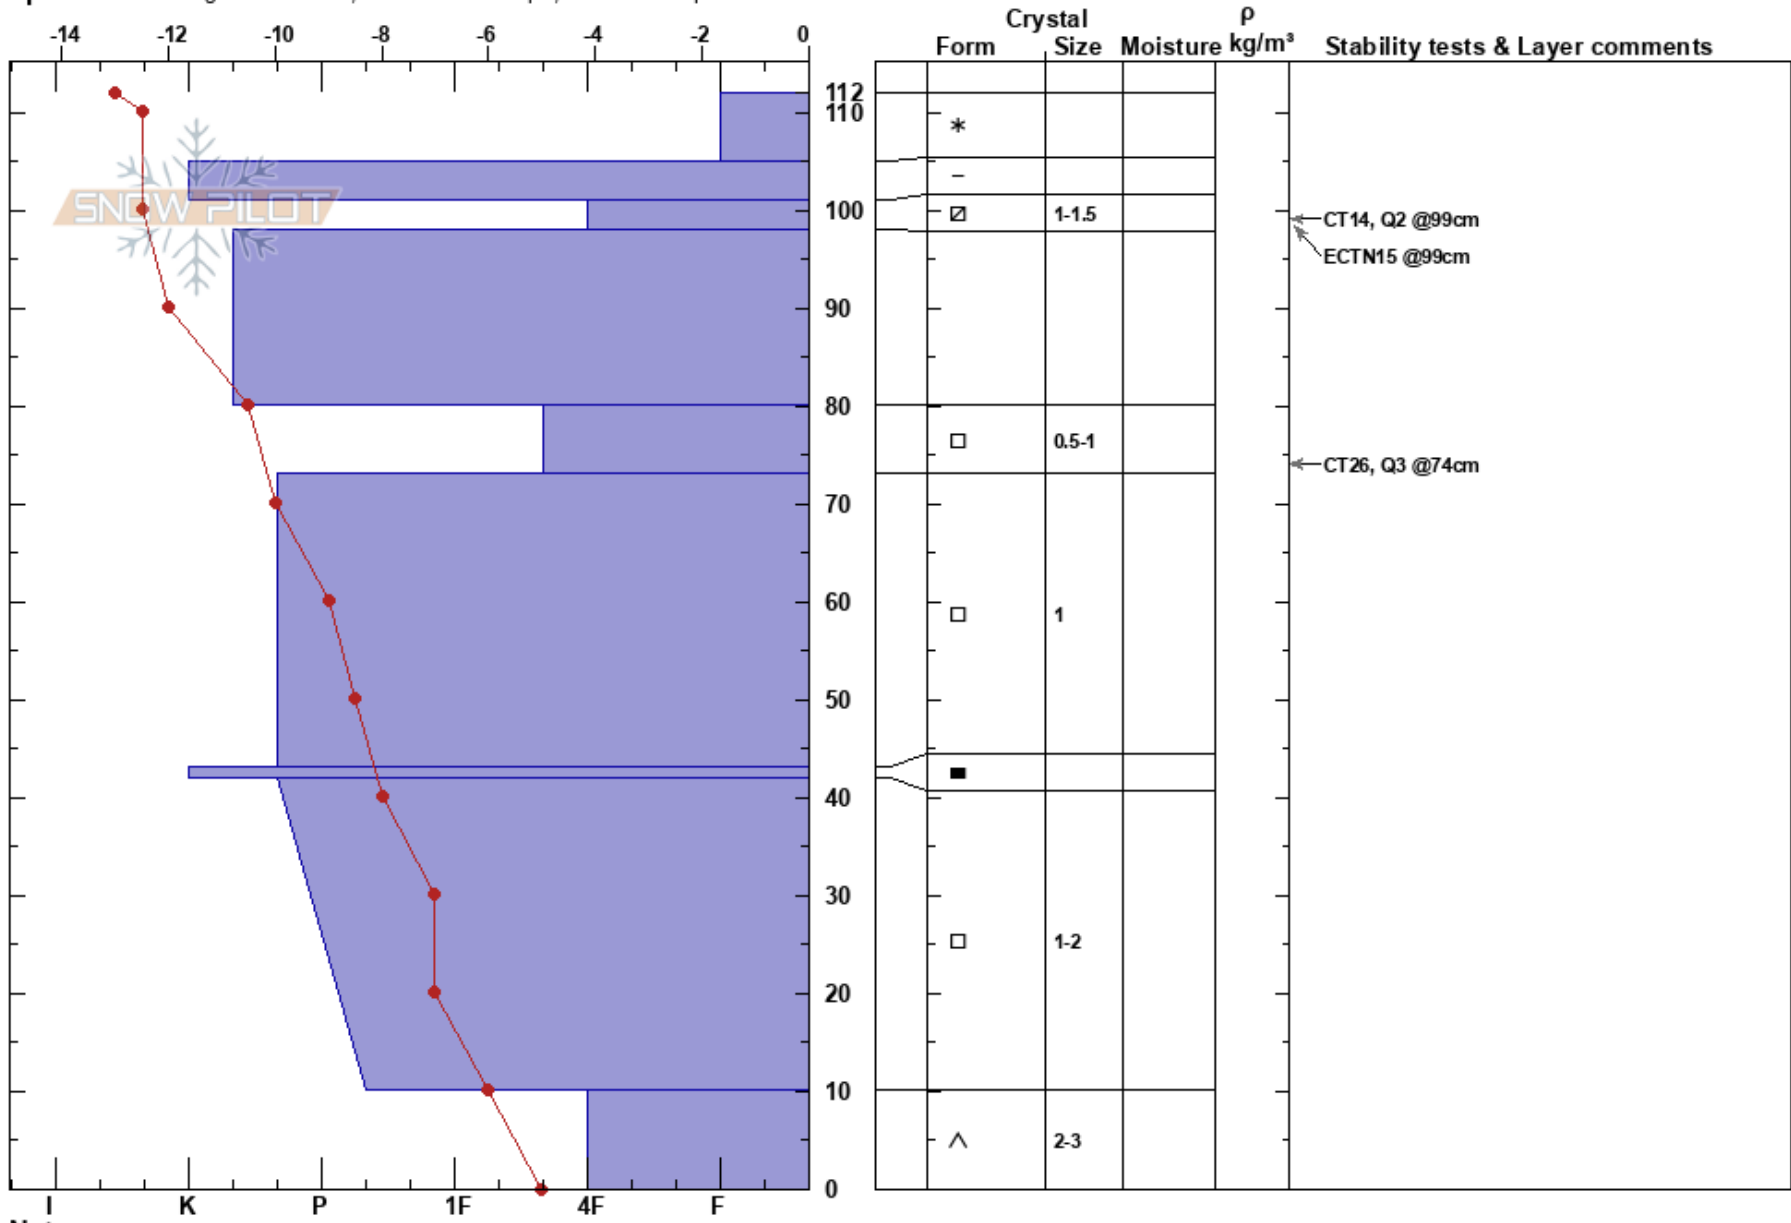

Mid Dakota Bowl
 Madison Range-N
 MT

Sam Keesler
 12/28/2019 - 12:30pm
 Co-ord: 45.27300N, -111.45589W
 Slope Angle: 40°
 Wind Loading: no

Stability: **HS:112**
 Air Temperature: -18°C
 Sky Cover: OVC
 Precipitation: S-1
 Wind: NW Calm
 Layer Notes: 101-98cm: Problematic layer

Elevation: 10157 ft
 Aspect: 180°

Specifics: Pit dug in a Ski Area; Ski tracks on slope; We skied slope

Notes: