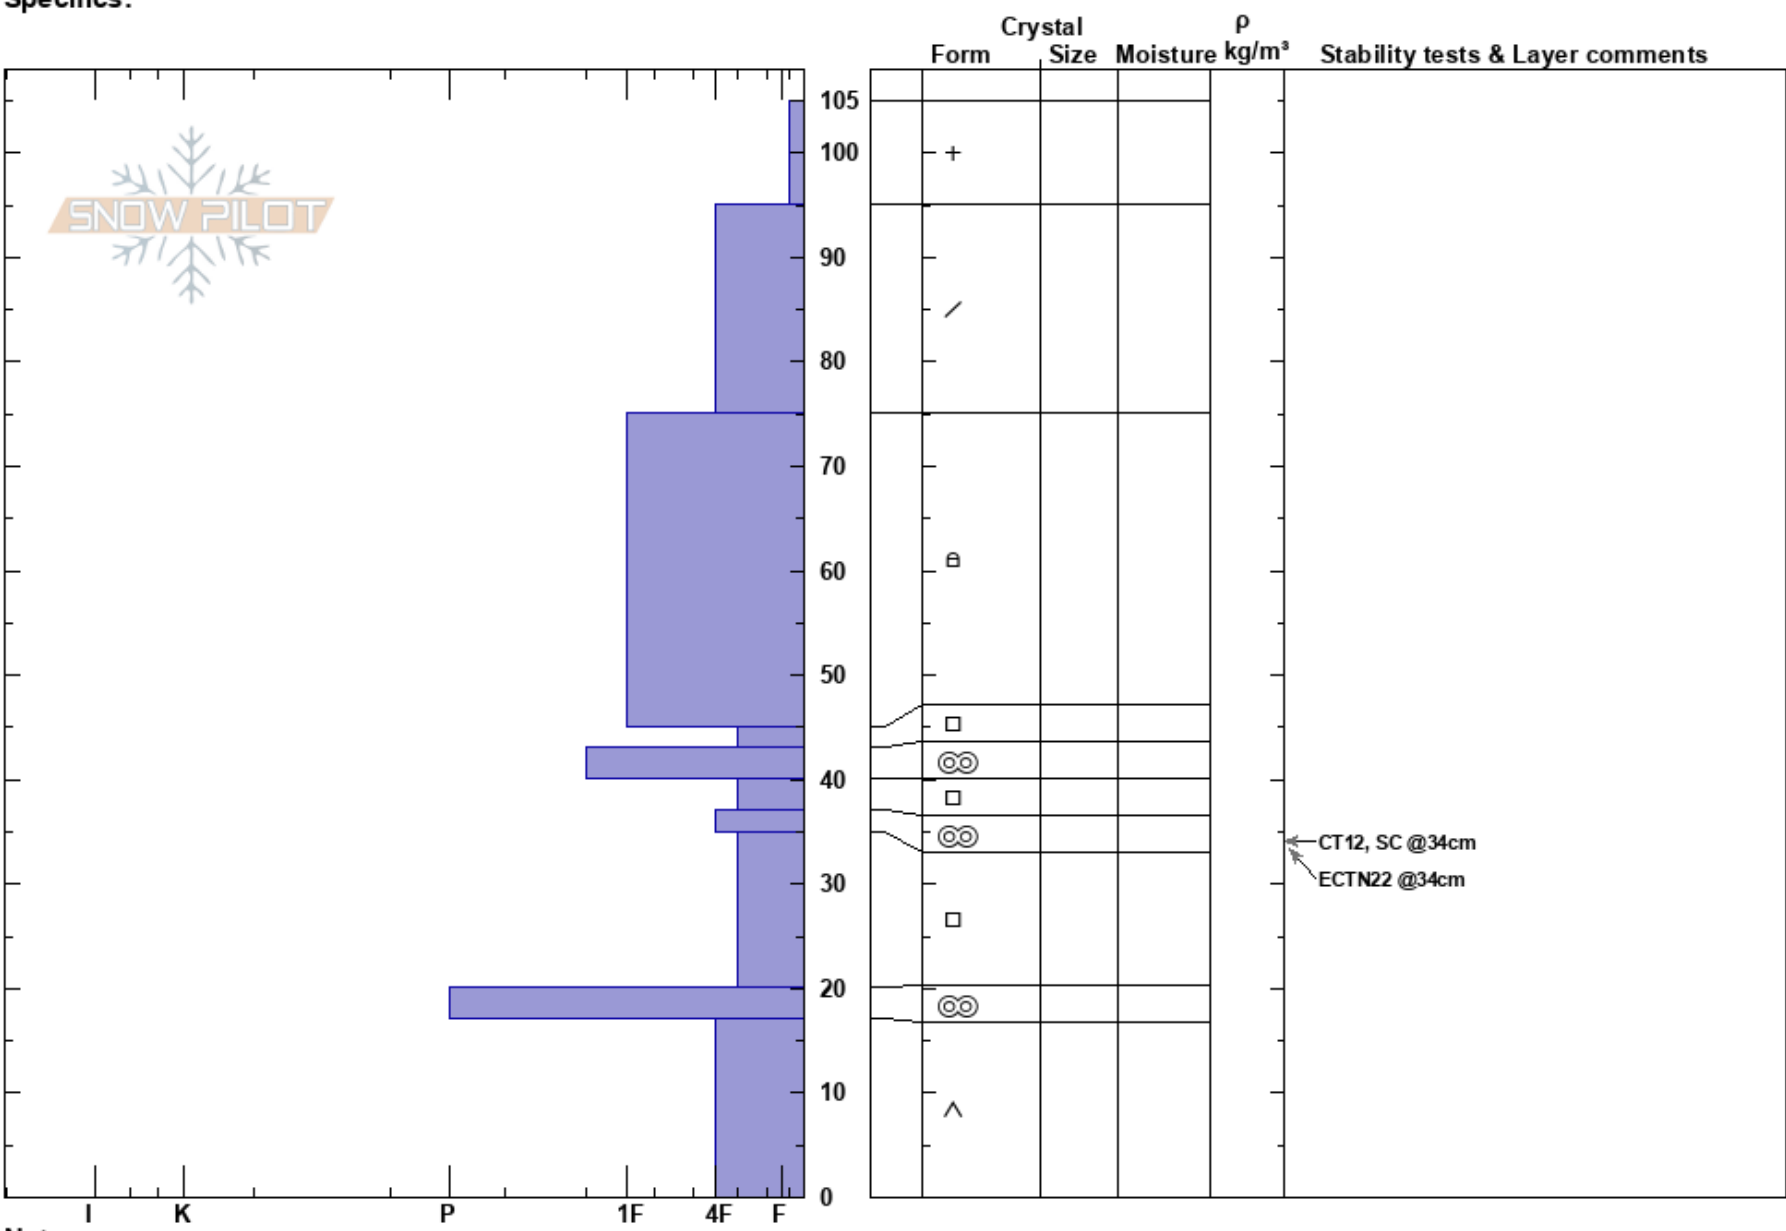

Snowbowl- Jenny Lake
 Rattlesnake Mtns
 MT
 Elevation: 6917 ft
 Aspect: 64°
 Specifics:

Todd Glew
 12/28/2019 - 10:00am
 Co-ord: 47.02987N, -113.98371W
 Slope Angle: 26°
 Wind Loading: no

Stability: Fair
 Air Temperature:
 Sky Cover: BKN
 Precipitation: S-1
 Wind: W Calm
 HS: 105
 PF: 95 35-20cm: Problematic layer
 PS: 20