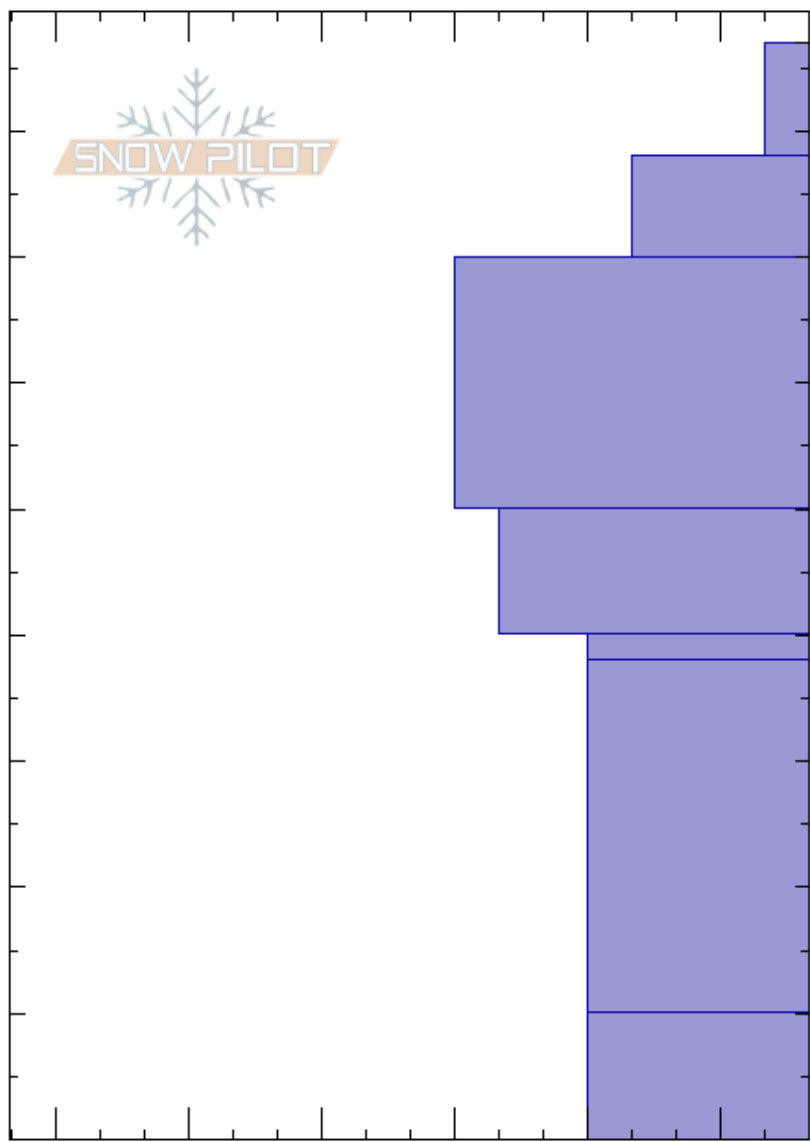

Studyplot 12_27_19

Travis Craft

Stability: Fair

HS: 87

Layer Notes:

Rattlesnake Mtns

12/27/2019 - 12:30pm

Air Temperature: -11°C

PF: 60

MT

Co-ord: 47.03427N, -113.99101W

Sky Cover: OVC

PS: 20

Elevation: 7394 ft

Slope Angle: 0°

Precipitation: S-1

Aspect:

Wind Loading:

Wind: Calm

Specifics: Collapsing, localized

Height (ft)	Crystal		Moisture	ρ kg/m ³	Stability tests & Layer comments
	Form	Size			
87					
80	+	1-2			
70	/	1-2			
60	•	2			
50	⊖	2			
40	⊙				
30					
20	□	5			
10	□ (Λ)	5			← CT13, SC @10cm
0					