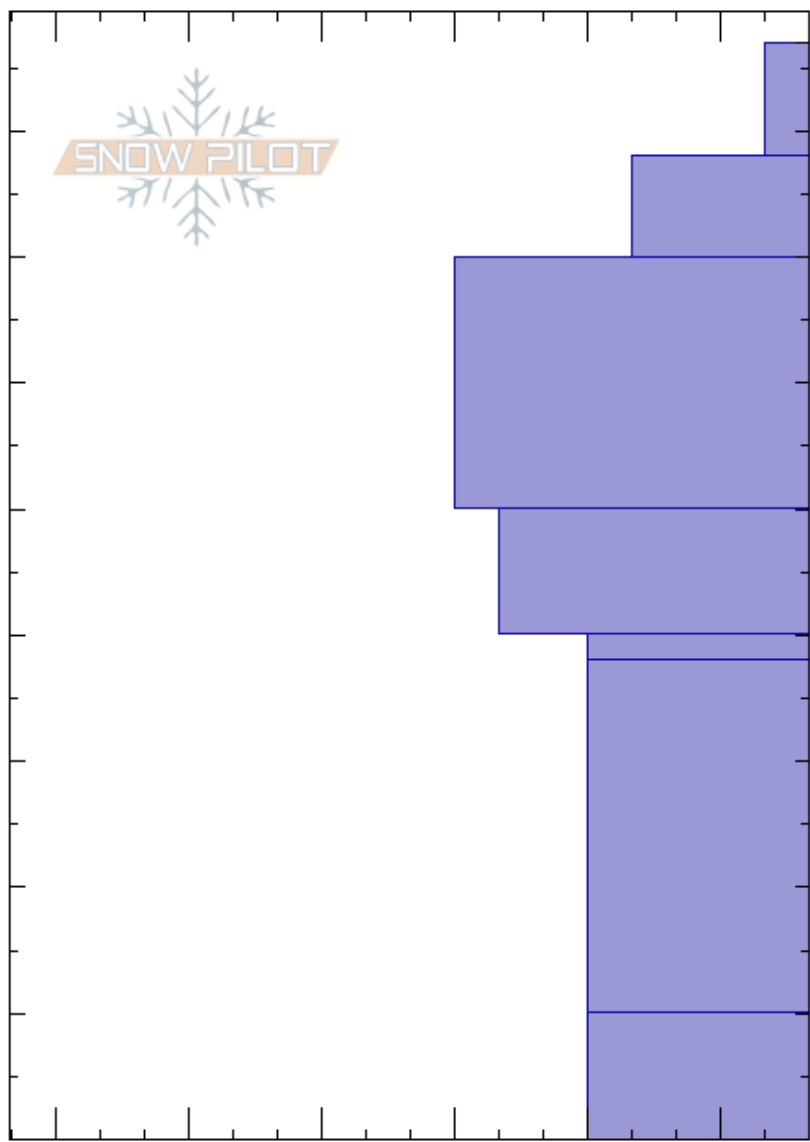

Studyplot 12_27_19

Travis Craft

Stability: Fair

HS: 87

Layer Notes:

Rattlesnake Mtns

12/27/2019 - 12:30pm

Air Temperature: -11°C

PF: 60

MT

Co-ord: 47.03427N, -113.99101W

Sky Cover: OVC

PS: 20

Elevation: 7394 ft

Slope Angle: 0°

Precipitation: S-1

Aspect:

Wind Loading:

Wind: Calm

Specifics: Collapsing, localized

Crystal Form	Crystal Size	Moisture	ρ kg/m ³	Stability tests & Layer comments
+	1-2			
/	1-2			
•	2			
⊖	2			
⊙				
□	5			
□ (Λ)	5			← CT13, SC @10cm