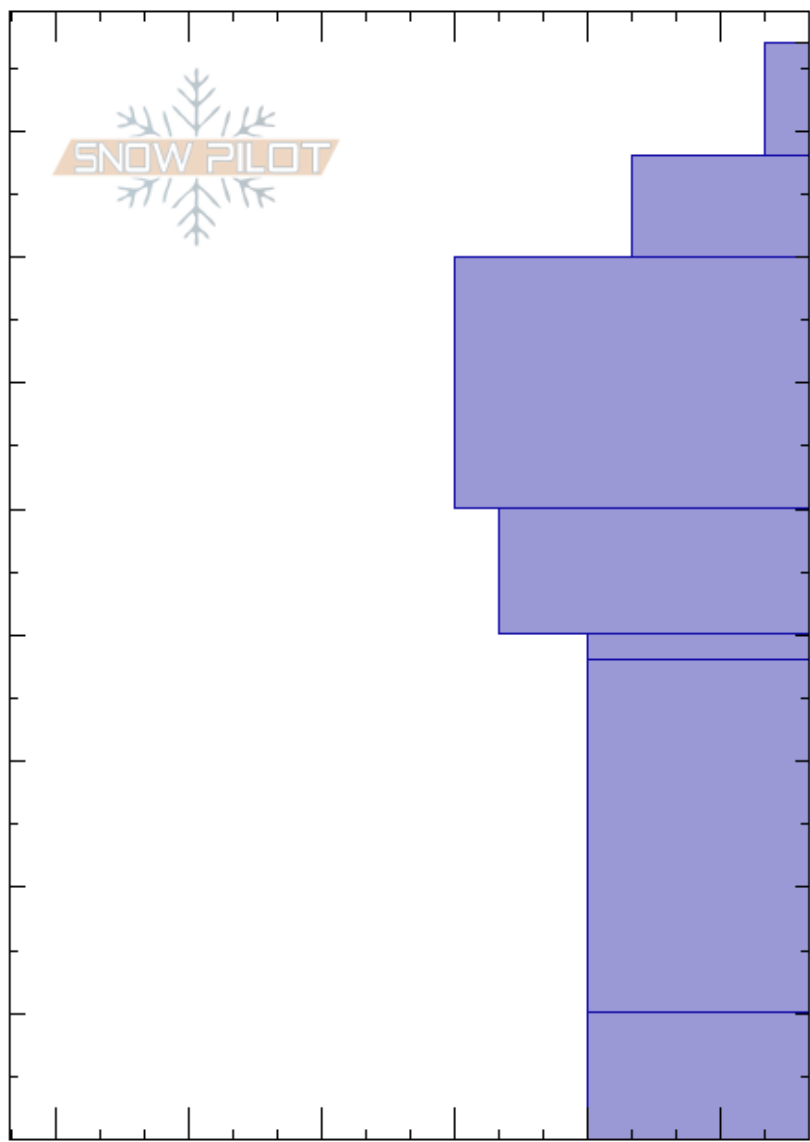

Studyplot 12_27_19

Travis Craft

Stability: Fair

HS:87

Layer Notes:

Rattlesnake Mtns

12/27/2019 - 12:30pm

Air Temperature: -11°C

PF: 60

MT

Co-ord: 47.03427N, -113.99101W

Sky Cover: OVC

PS: 20

Elevation: 7394 ft

Slope Angle: 0°

Precipitation: S-1

Aspect:

Wind Loading:

Wind: Calm

Specifics: Collapsing, localized

Height (ft)	Crystal		Moisture	ρ kg/m ³	Stability tests & Layer comments
	Form	Size			
87					
80	+	1-2			
70	/	1-2			
60	•	2			
50	⊖	2			
40	⊙				
30					
20	□	5			
10	□ (Λ)	5			← CT13, SC @10cm
0					