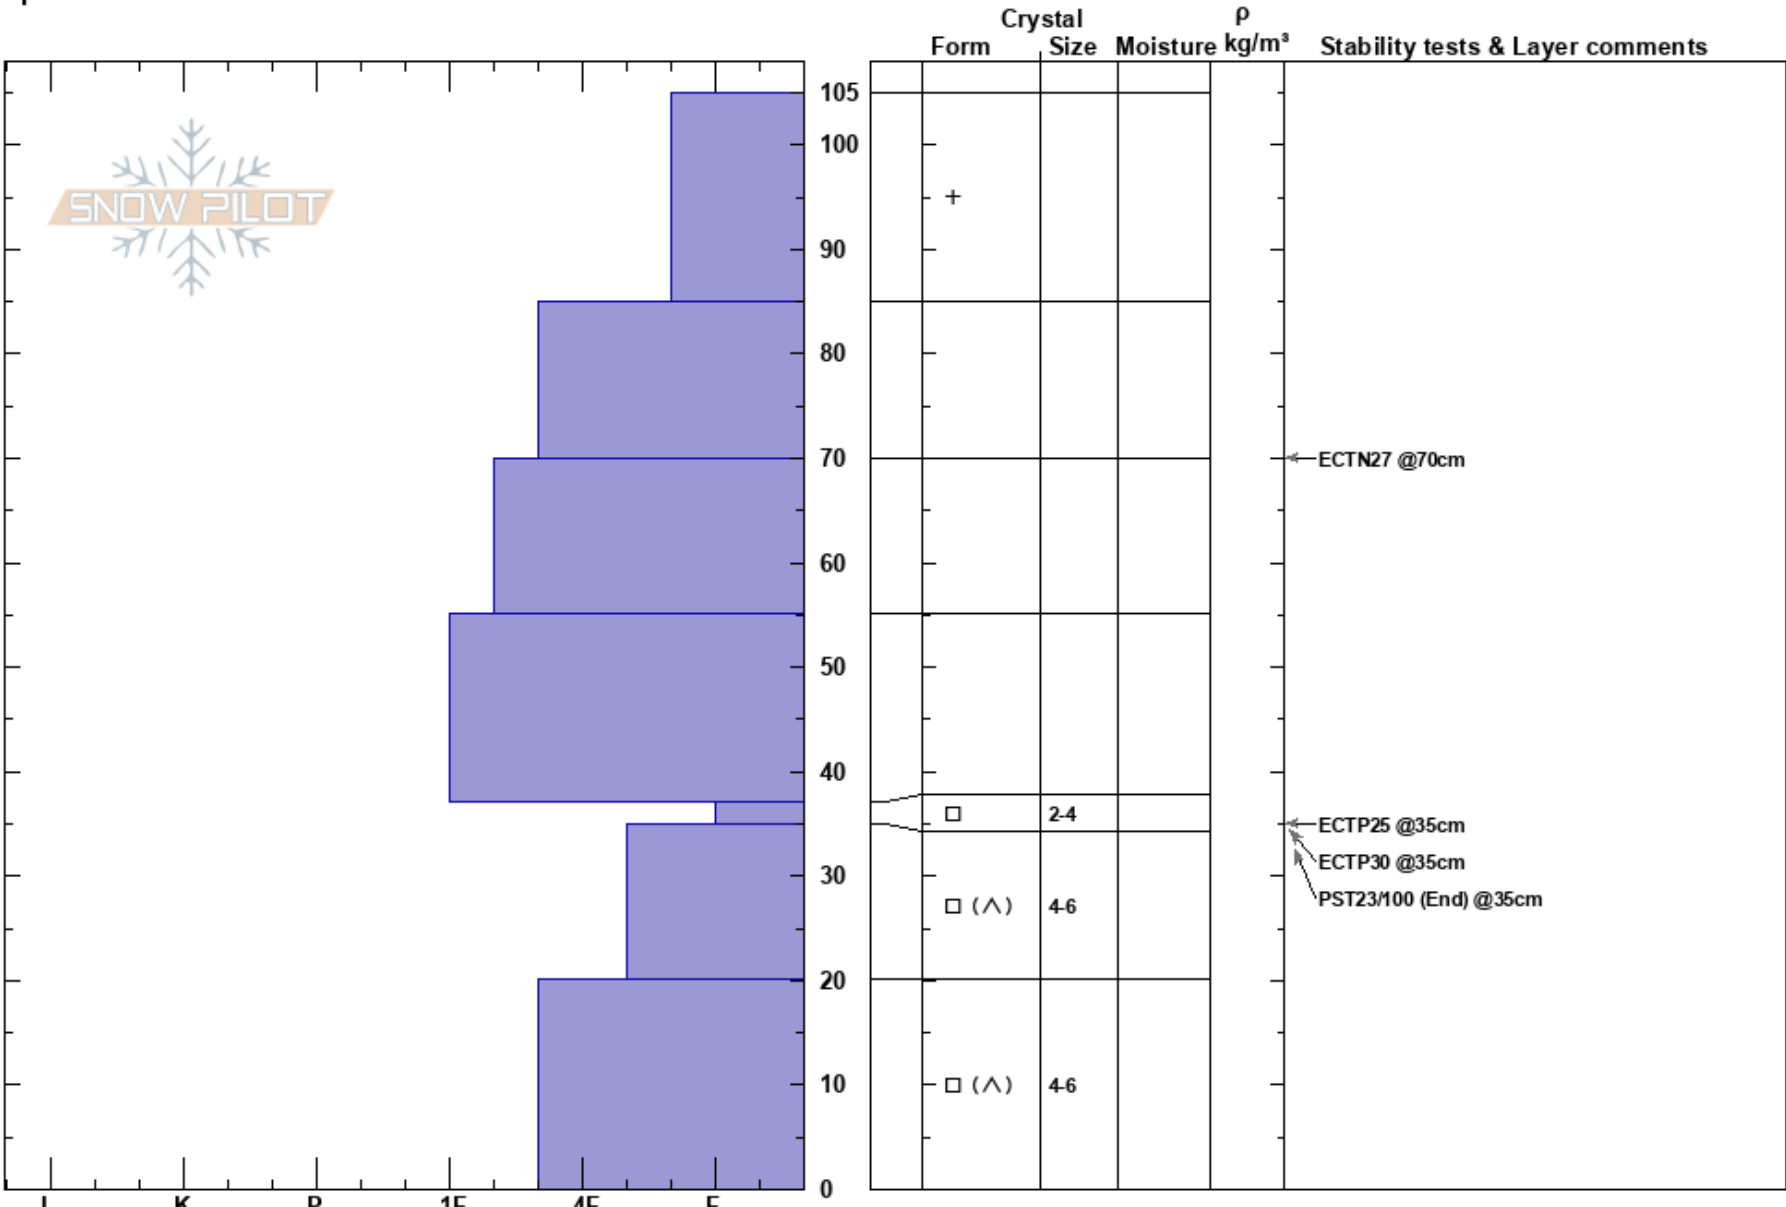

Lionhead wx station
 Lionhead Range
 MT
 Elevation: 8750 ft
 Aspect: 315°
 Specifics:

Alex Marienthal
 12/26/2019 - 11:00am
 Co-ord: 44.71005N, -111.32463W
 Slope Angle: 20°
 Wind Loading:

Stability: Poor
 Air Temperature:
 Sky Cover: BKN
 Precipitation: NO
 Wind: Calm

HS: 105
 PF: 90
 Layer Notes:

Notes: