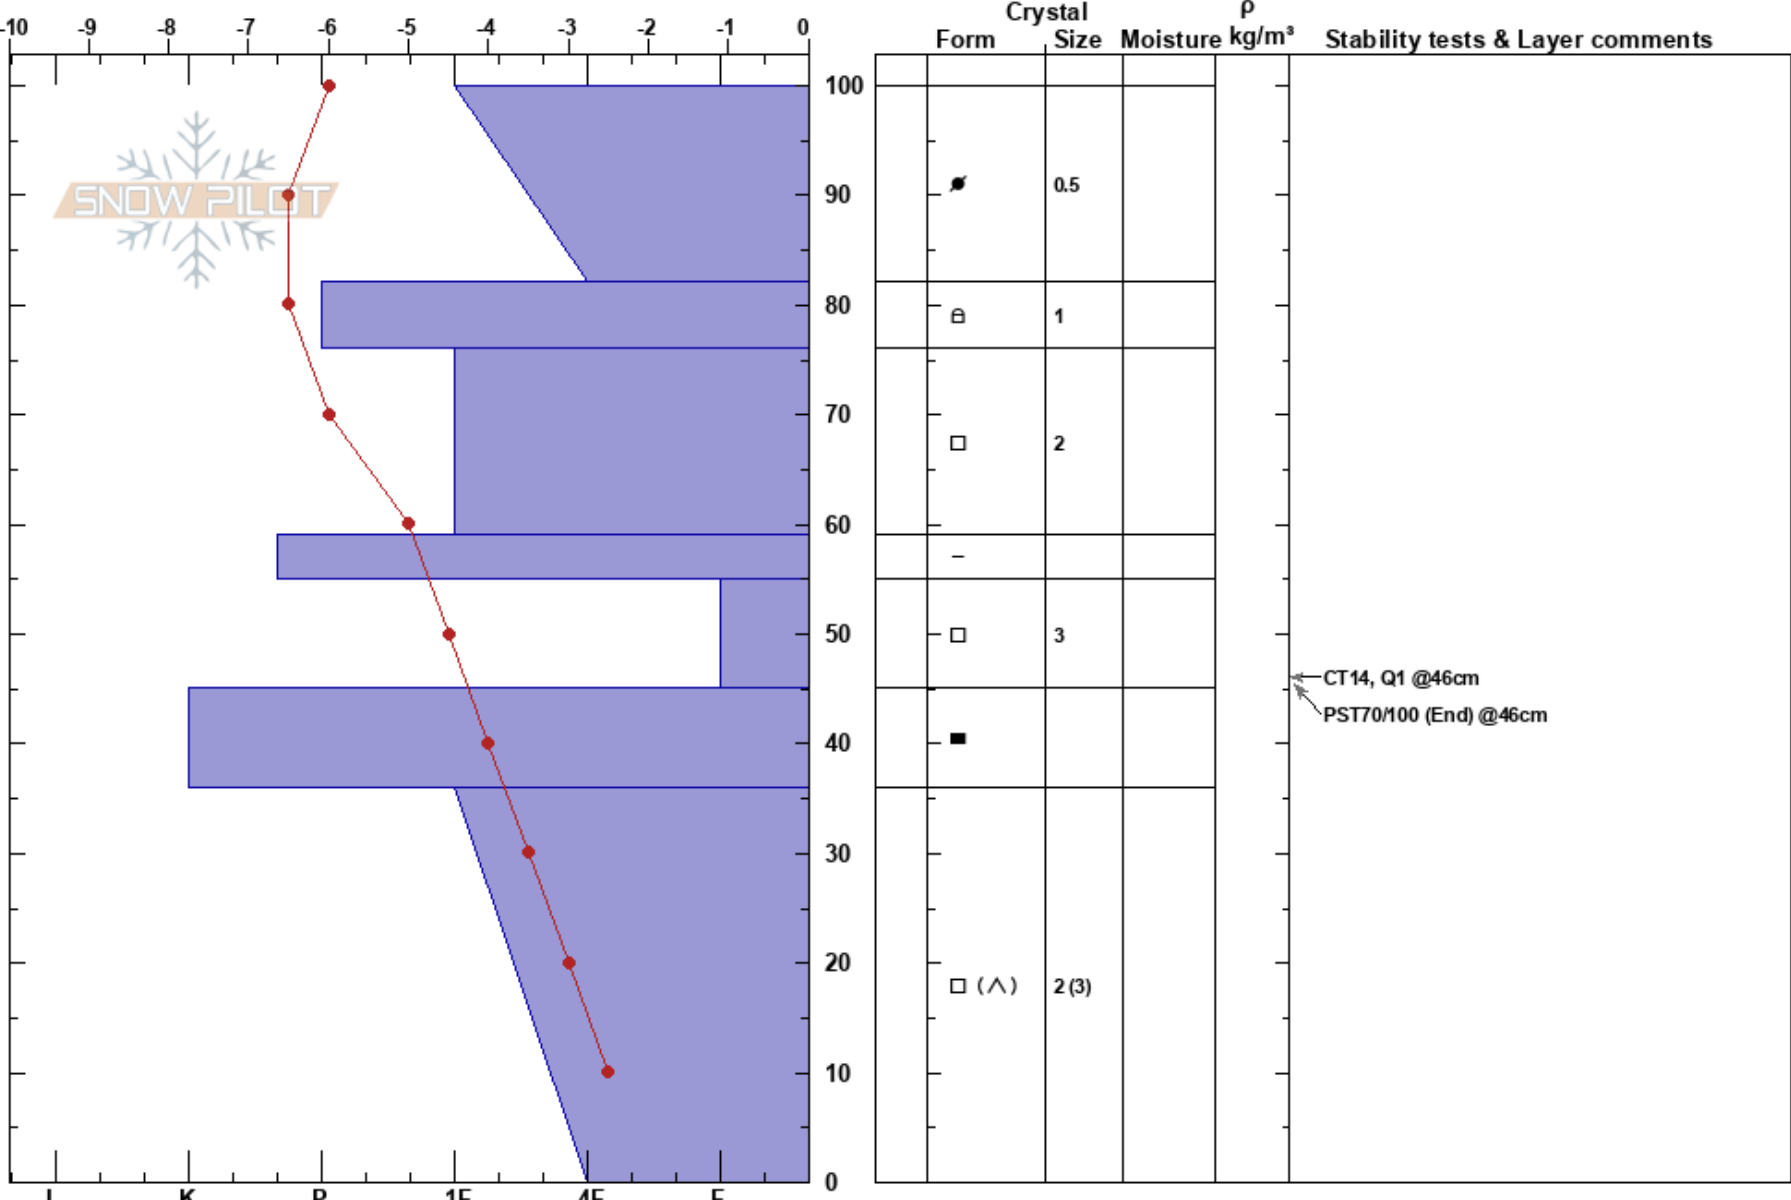

Dakota
 Gallatin Range-N
 MT
 Elevation: 10000 ft
 Aspect: S

Shawn Orloff
 12/22/2019 - 12:00pm
 Co-ord:
 Slope Angle: 35°
 Wind Loading: no

Stability:
 Air Temperature: -3°C
 Sky Cover: OVC
 Precipitation: NO
 Wind: W Moderate
 HS: 100
 Layer Notes:
 55-45cm: Problematic layer

Specifics: Pit dug in a Ski Area; Recent avalanche activity on similar slopes; Ski tracks on slope; We skied slope

Notes: with Nick Oldham