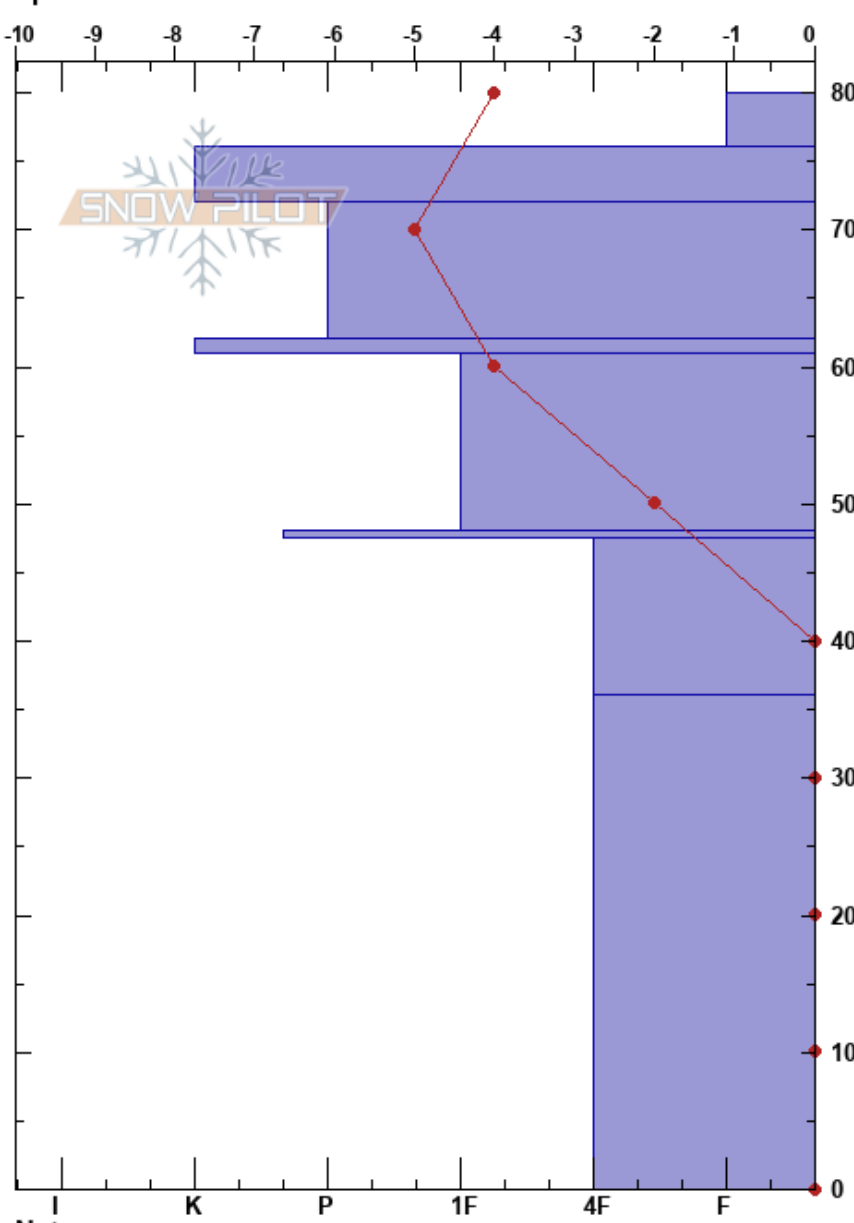

Battle Mtn
 Vail/Summit County
 CO
 Elevation: 8500 ft
 Aspect: 270°
 Specifics:

Rebecca Hodgetts
 02/16/2017 - 12:00pm
 Co-ord: 39.55137N, -106.39837W
 Slope Angle: 25°
 Wind Loading:

Stability: **HS:80**
 Air Temperature: -4°C **PF: 5** 36-0cm: Problematic layer
 Sky Cover: CLR
 Precipitation: NO
 Wind: Calm

Form	Crystal		Moisture	ρ kg/m ³	Stability tests & Layer comments
	Size				
/ (Ø)	1-3		D		
⊙⊙					
B (/)	1-2		D		
⊙⊙			D	2	
B (●)	1		D		
⊙⊙					
B	1-2		D-M		
^	1-3		M		

← CT22, PC @10cm Q3 failure

Notes: