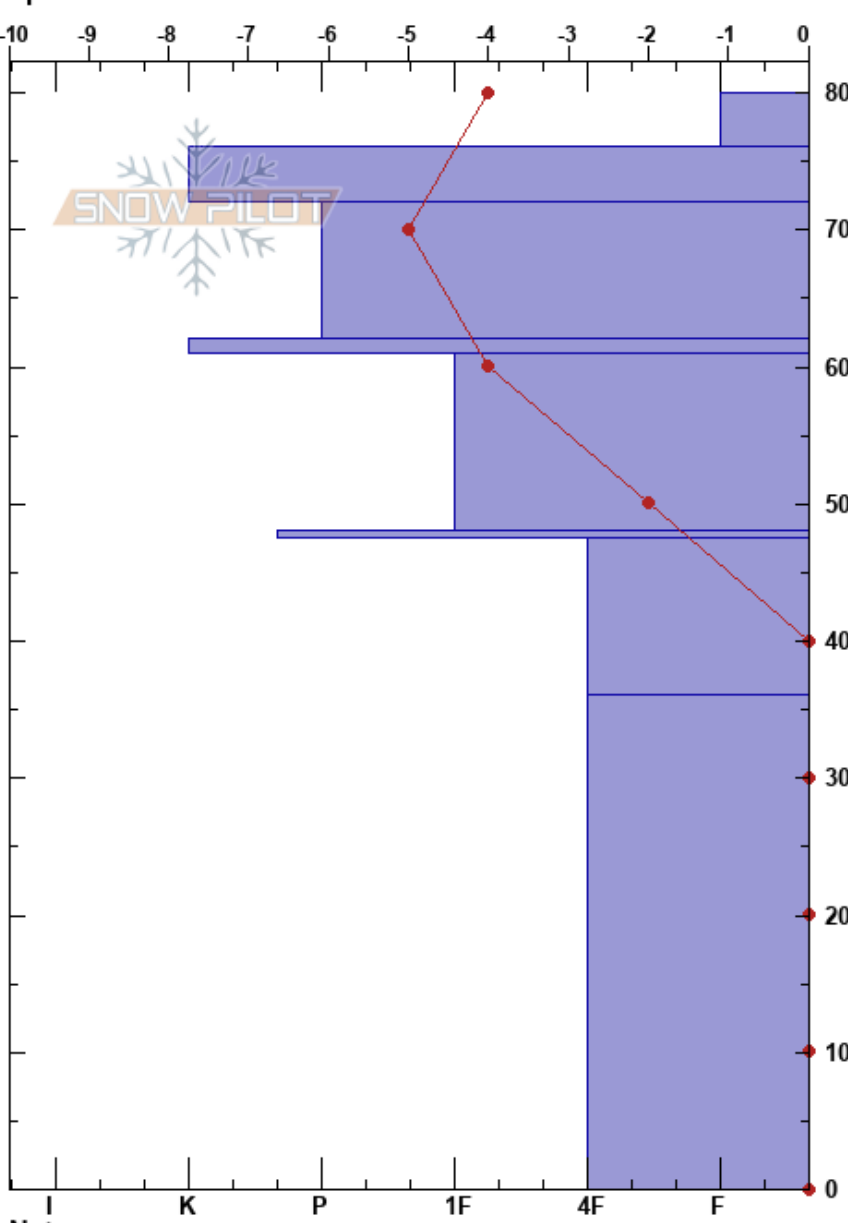

Battle Mtn  
 Vail/Summit County  
 CO  
 Elevation: 8500 ft  
 Aspect: 270°  
 Specifics:

Rebecca Hodgetts  
 02/16/2017 - 12:00pm  
 Co-ord: 39.55137N, -106.39837W  
 Slope Angle: 25°  
 Wind Loading:

Stability: **HS:80**  
 Air Temperature: -4°C **PF: 5** 36-0cm: Problematic layer  
 Sky Cover: CLR  
 Precipitation: NO  
 Wind: Calm

Form	Crystal		Moisture	$\rho$ kg/m <sup>3</sup>	Stability tests & Layer comments
	Size				
/ (Ø)	1-3		D		
⊙⊙					
B (/)	1-2		D		
⊙⊙			D	2	
B (●)	1		D		
⊙⊙					
B	1-2		D-M		
^	1-3		M		

← CT22, PC @10cm Q3 failure

Notes:

I K P 1F 4F F