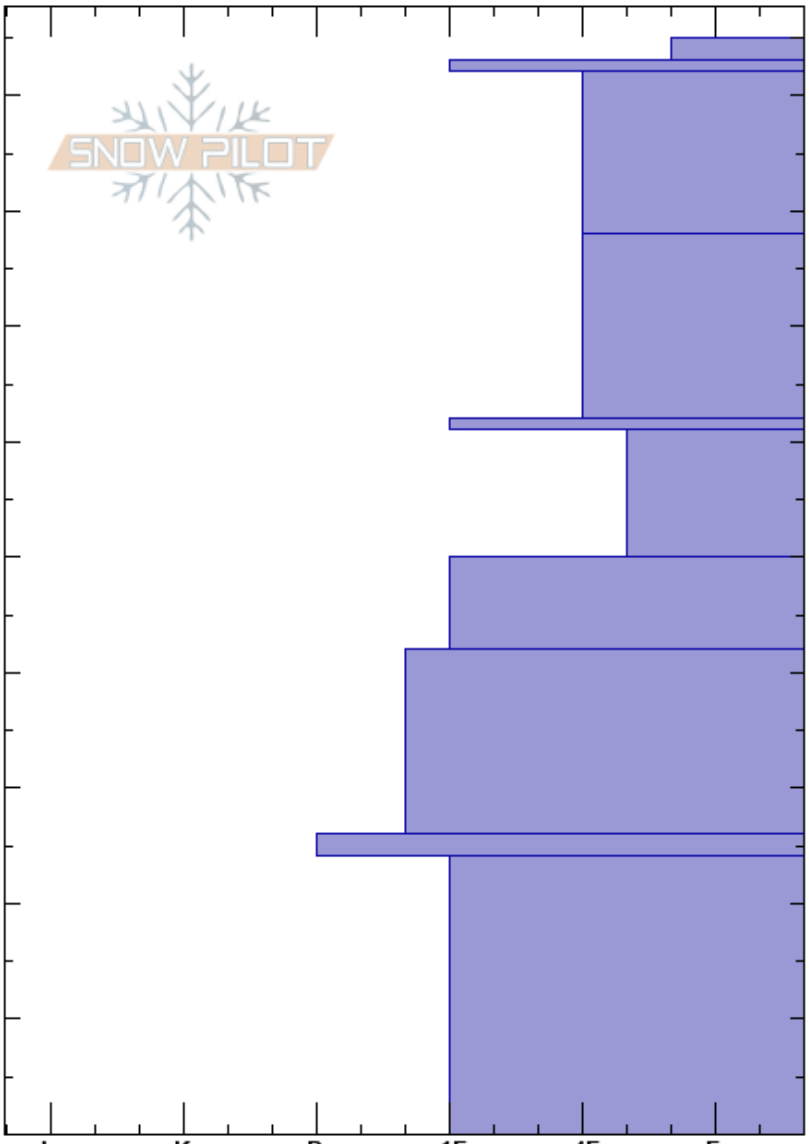

The Throne
 Bridger Range
 MT
 Elevation: 8268 ft
 Aspect: 90°
 Specifics: Ski tracks on slope; We skied slope

Doug Chabot-Admin
 12/24/2019 - 10:30am
 Co-ord: 45.88304N, -110.95131W
 Slope Angle: 27°
 Wind Loading: previous

Stability: Very Good
 Air Temperature: -4°C
 Sky Cover: OVC
 Precipitation: S1
 Wind: Calm

HS:95
 Layer Notes:
 61-50cm: Problematic layer

Crystal Form	Crystal Size	Moisture	ρ kg/m ³	Stability tests & Layer comments
+				
⊙⊙				
•				
⊖				
⊙⊙				
⊖	2			
				← ECTN15 @50cm
■				