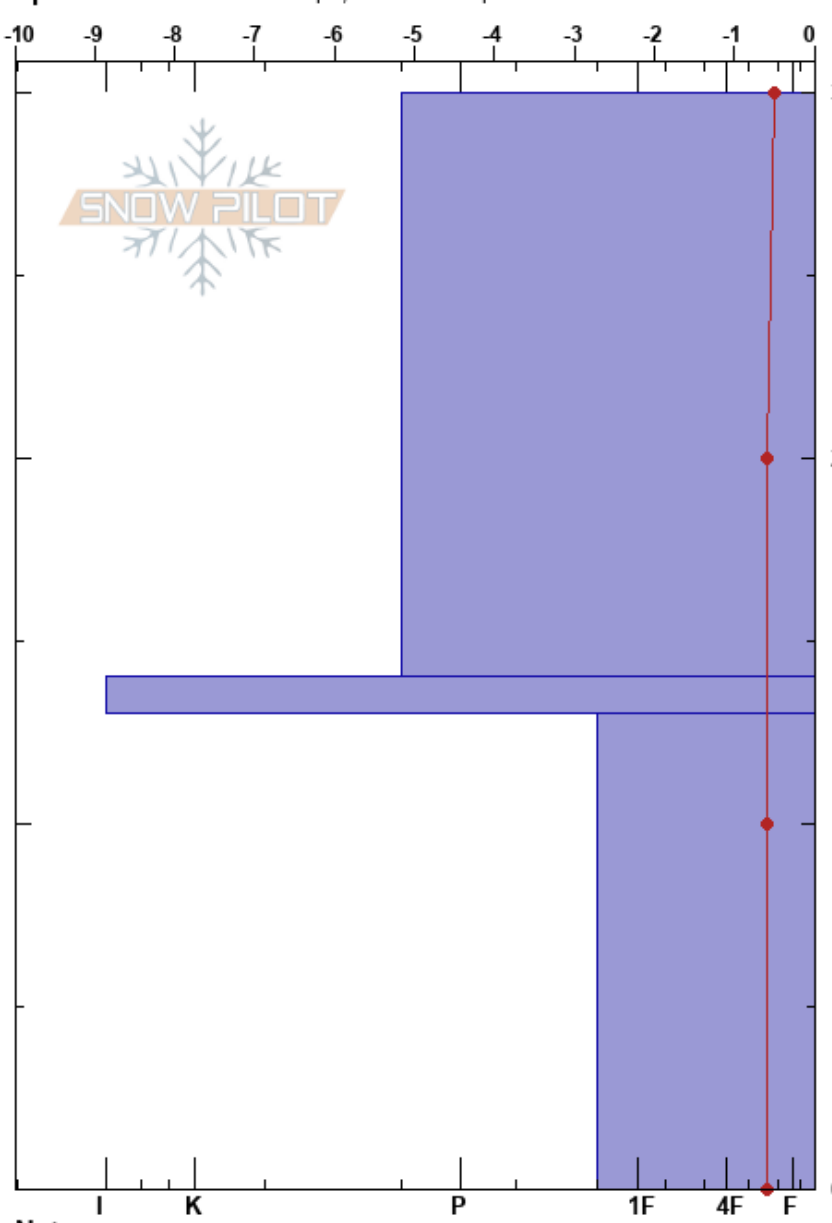

Steinskarfjellet low
 Kvaløya
 Norway
 Elevation: 233 m
 Aspect: N
 Specifics: Ski tracks on slope; We skied slope

Paul Velsand
 16/02/2017 - 16:30
 Co-ord: 33W 639468E 7732280N
 Slope Angle: 5°
 Wind Loading: no

Stability: Very Good HS:30
 Air Temperature: 0.8°C PF: 2
 Sky Cover: OVC
 Precipitation: RL
 Wind: W Light Breeze

Form	Crystal		Moisture	ρ kg/m ³	Stability tests & Layer comments
	Size				
☺	3		M	340	
■					
☺	4		M	410	

Notes: Snow height iButton: 25 cm.
 No ECT conducted as the snow was isothermal and moist through the whole snowpack.