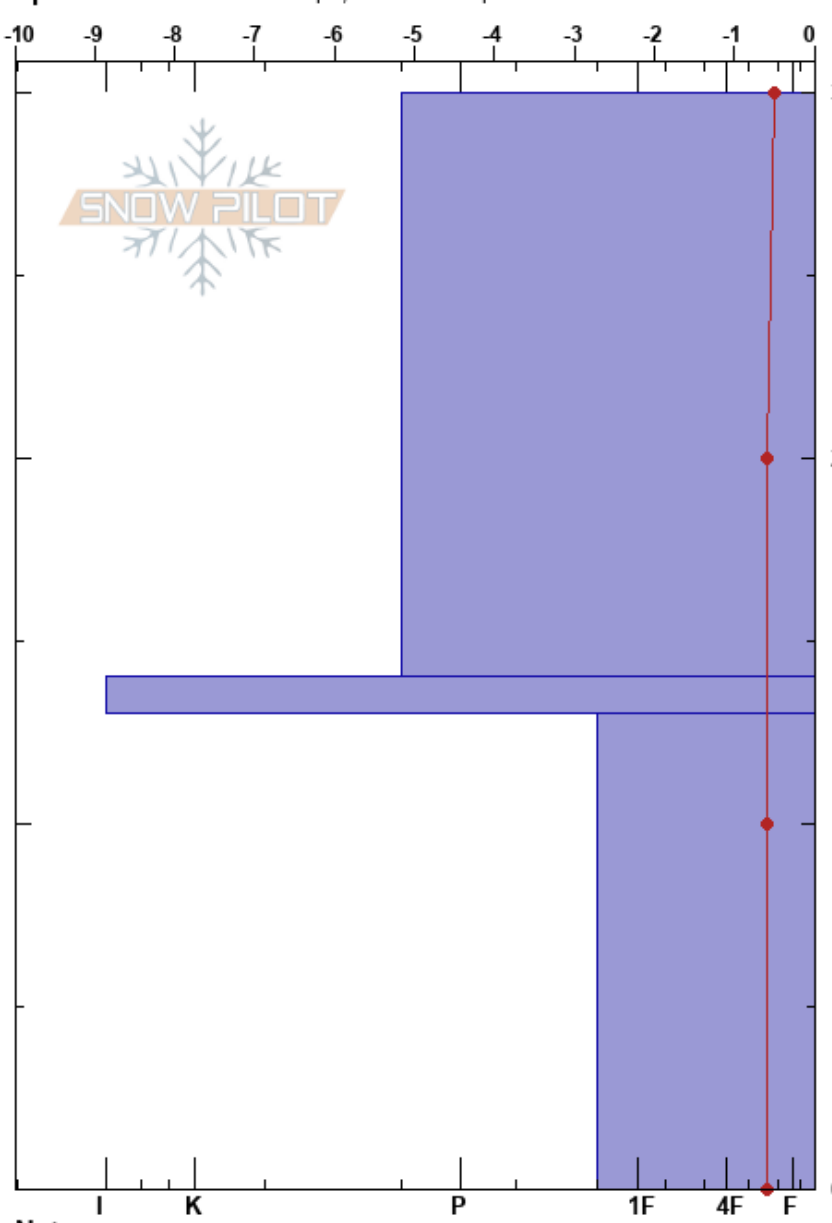

Steinskarfjellet low
 Kvaløya
 Norway
 Elevation: 233 m
 Aspect: N
 Specifics: Ski tracks on slope; We skied slope

Paul Velsand
 16/02/2017 - 16:30
 Co-ord: 33W 639468E 7732280N
 Slope Angle: 5°
 Wind Loading: no

Stability: Very Good HS:30
 Air Temperature: 0.8°C PF: 2
 Sky Cover: OVC
 Precipitation: RL
 Wind: W Light Breeze
 Layer Notes:

Form	Crystal		ρ kg/m ³	Stability tests & Layer comments
	Size	Moisture		
☺	3	M	340	
■				
☺	4	M	410	

Notes: Snow height iButton: 25 cm.
 No ECT conducted as the snow was isothermal and moist through the whole snowpack.