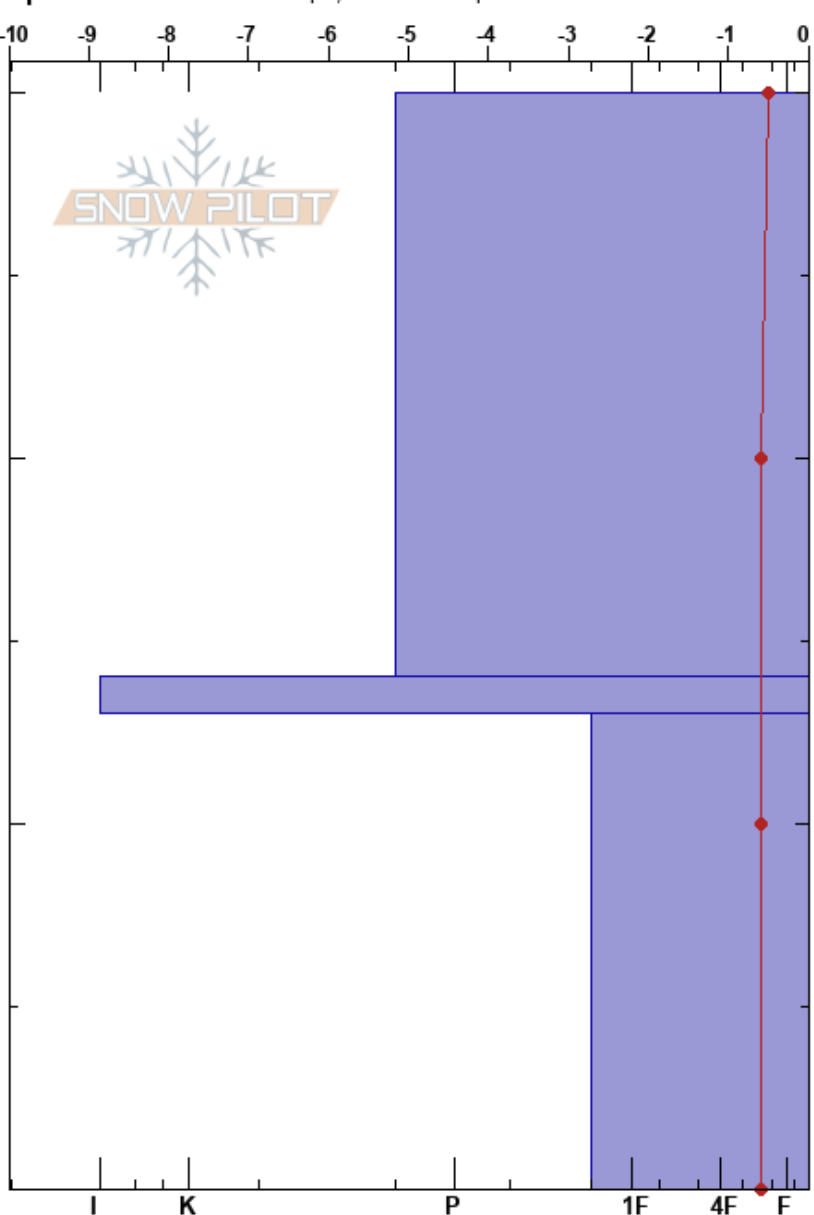

Steinskarfjellet low  
 Kvaløya  
 Norway  
 Elevation: 233 m  
 Aspect: N  
 Specifics: Ski tracks on slope; We skied slope

Paul Velsand  
 16/02/2017 - 16:30  
 Co-ord: 33W 639468E 7732280N  
 Slope Angle: 5°  
 Wind Loading: no

Stability: Very Good HS:30  
 Air Temperature: 0.8°C PF: 2  
 Sky Cover: OVC  
 Precipitation: RL  
 Wind: W Light Breeze  
 Layer Notes:

Form	Crystal		Moisture	$\rho$ kg/m <sup>3</sup>	Stability tests & Layer comments
	Size				
☺	3		M	340	
■					
☺	4		M	410	

Notes: Snow height iButton: 25 cm.  
 No ECT conducted as the snow was isothermal and moist through the whole snowpack.