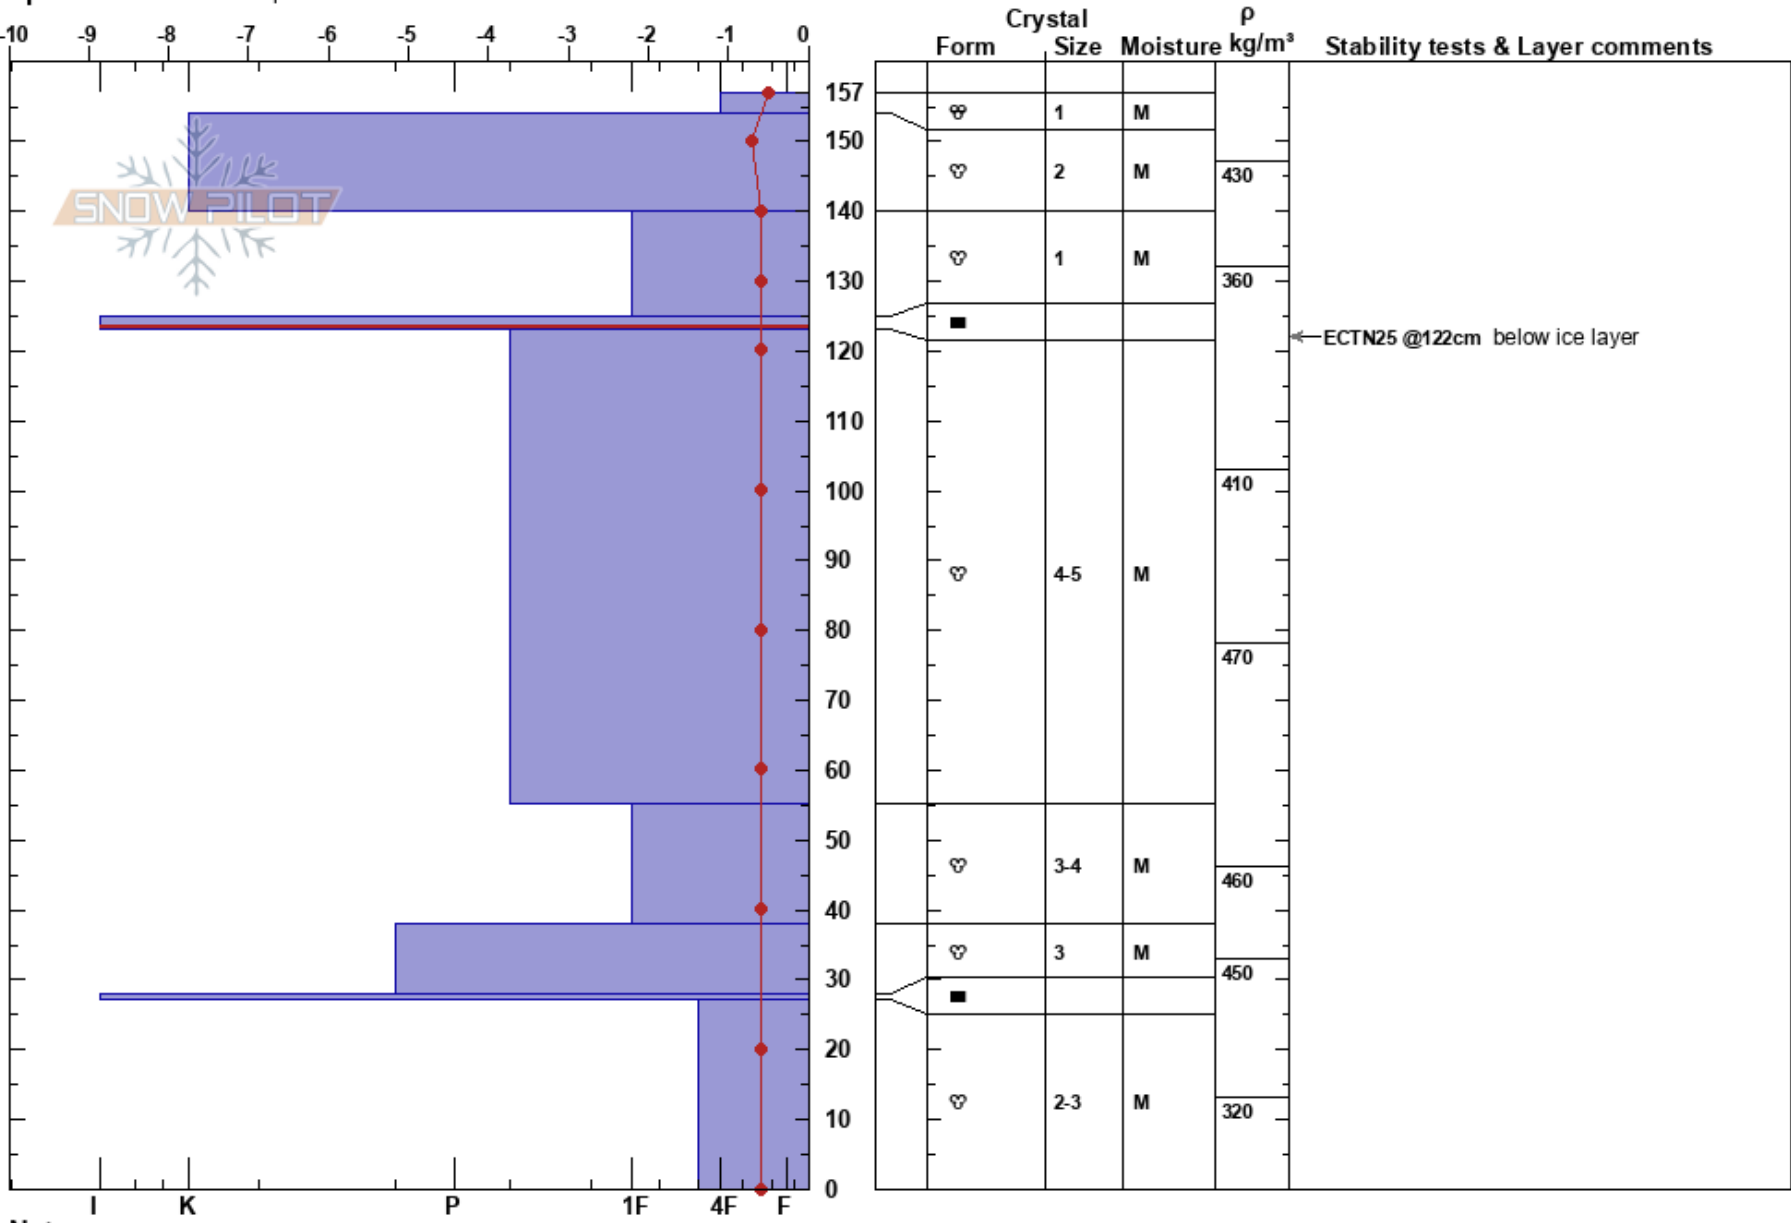

Steinskarfjellet high  
 Kvaløya  
 Norway  
 Elevation: 464 m  
 Aspect: E  
 Specifics: We skied slope

Paul Velsand  
 15/02/2017 - 14:00  
 Co-ord: 33W 660044E 7731831N  
 Slope Angle: 20°  
 Wind Loading: no

Stability: Very Good HS: 157 Layer Notes:  
 Air Temperature: 0.6°C PF: 4 125-123cm: Problematic layer  
 Sky Cover: OVC  
 Precipitation: S1  
 Wind: S Light Breeze

Notes: Zero degree celsius line: 350 m a.s.l.