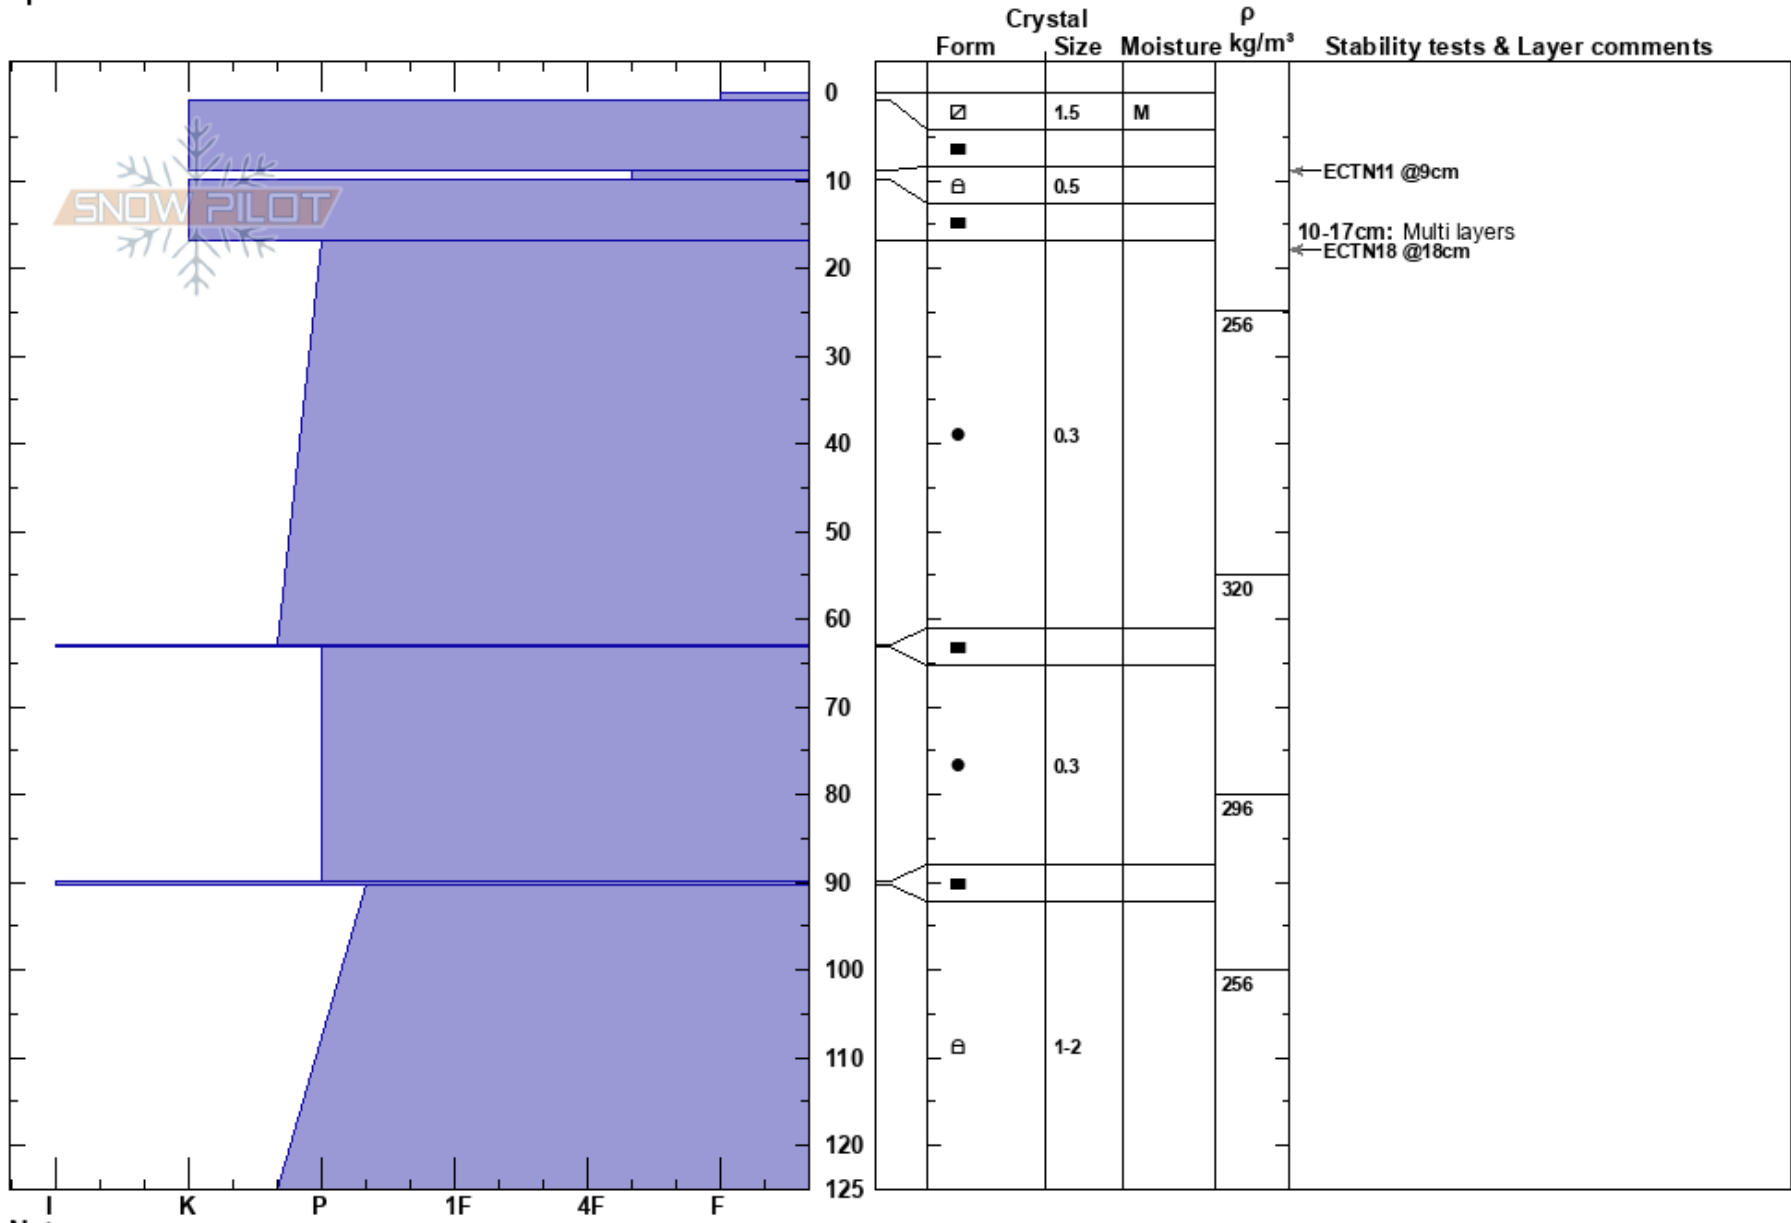

20170215 Diamond
 Front Range
 CO
 Elevation: 10933 ft
 Aspect: 189°
 Specifics:

Ron Simenhois
 02/15/2017 - 12:00pm
 Co-ord: 13S 106W 41N
 Slope Angle: 33°
 Wind Loading: no

Stability: Good
 Air Temperature: 3°C
 Sky Cover: CLR
 Precipitation: NO
 Wind: SW Light Breeze

HS: 125
 Layer Notes:
 10-17cm: Multi layers

Notes: