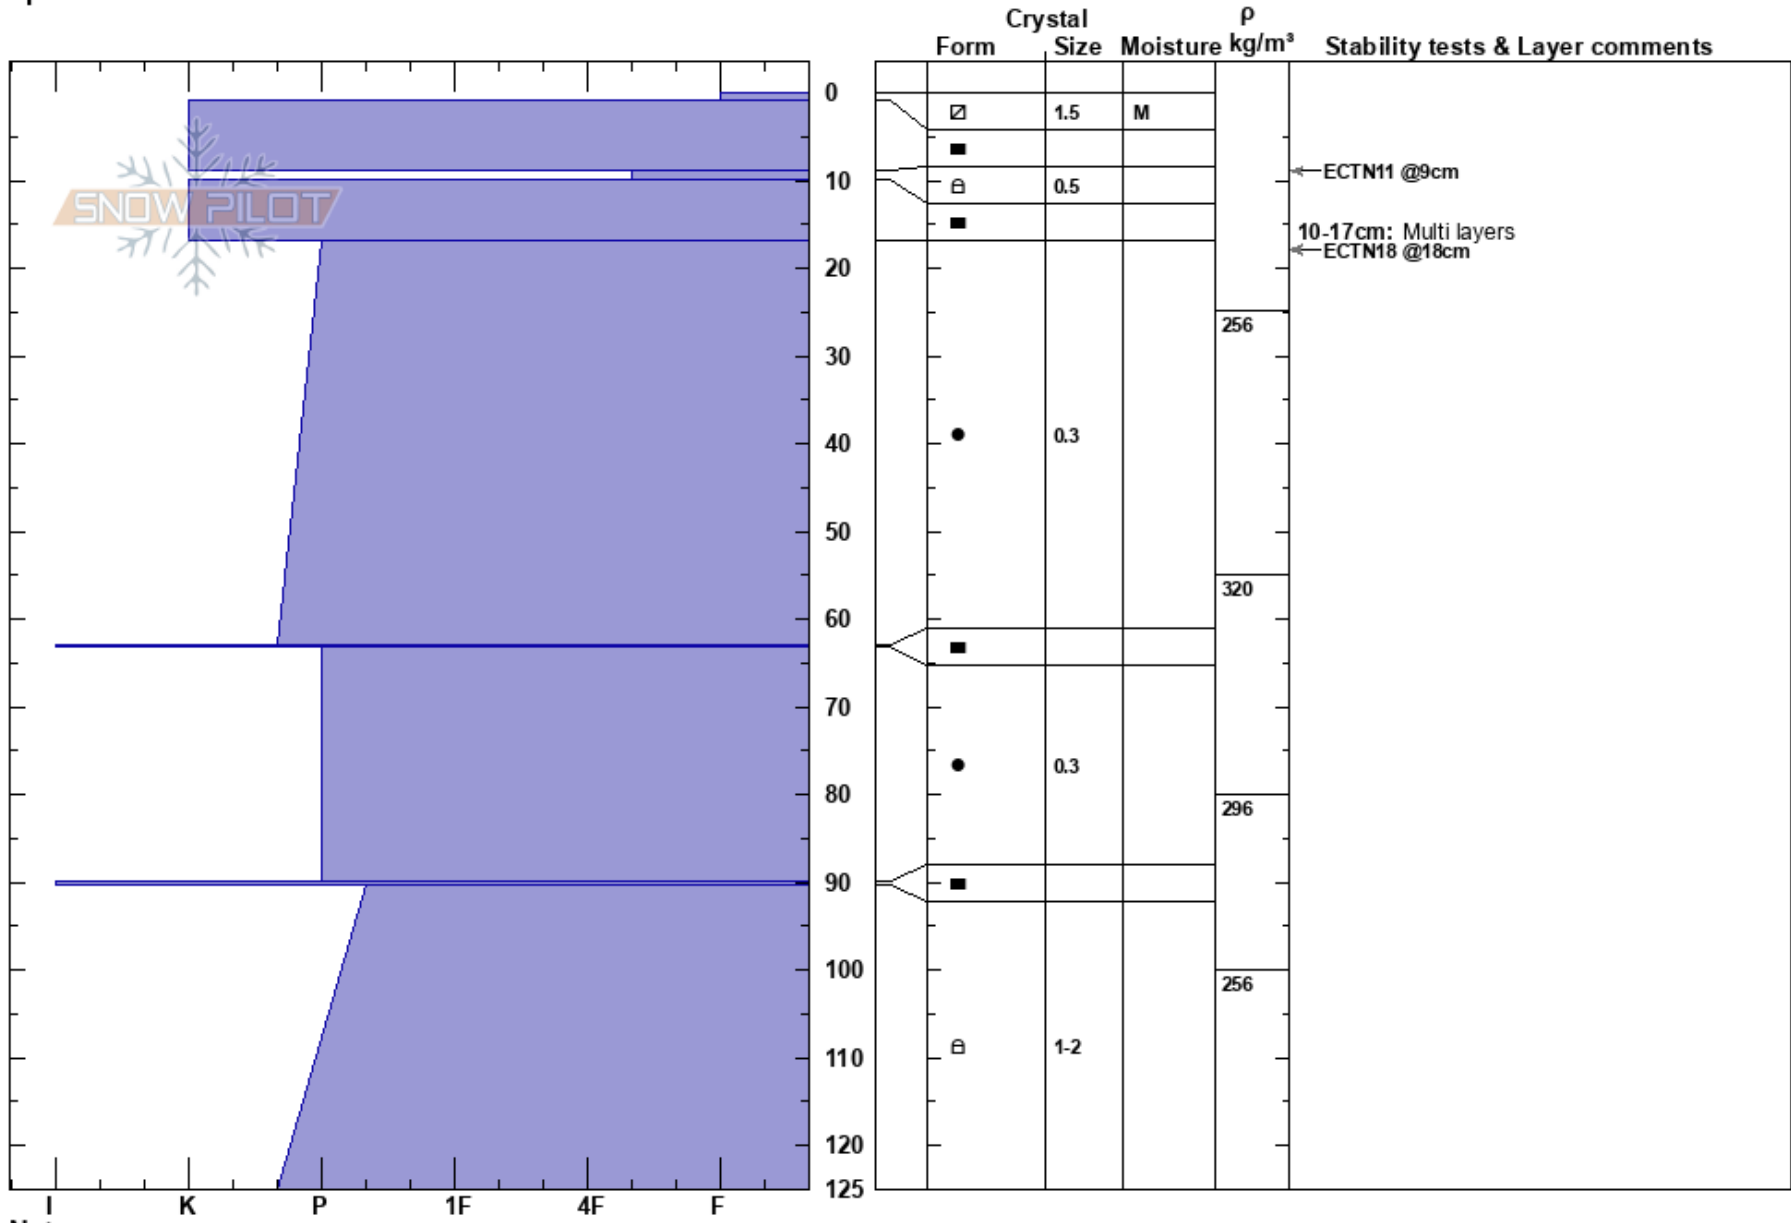

20170215 Diamond  
 Front Range  
 CO  
 Elevation: 10933 ft  
 Aspect: 189°  
 Specifics:

Ron Simenhois  
 02/15/2017 - 12:00pm  
 Co-ord: 13S 106W 41N  
 Slope Angle: 33°  
 Wind Loading: no

Stability: Good  
 Air Temperature: 3°C  
 Sky Cover: CLR  
 Precipitation: NO  
 Wind: SW Light Breeze

HS: 125  
 Layer Notes:  
 10-17cm: Multi layers

Notes: